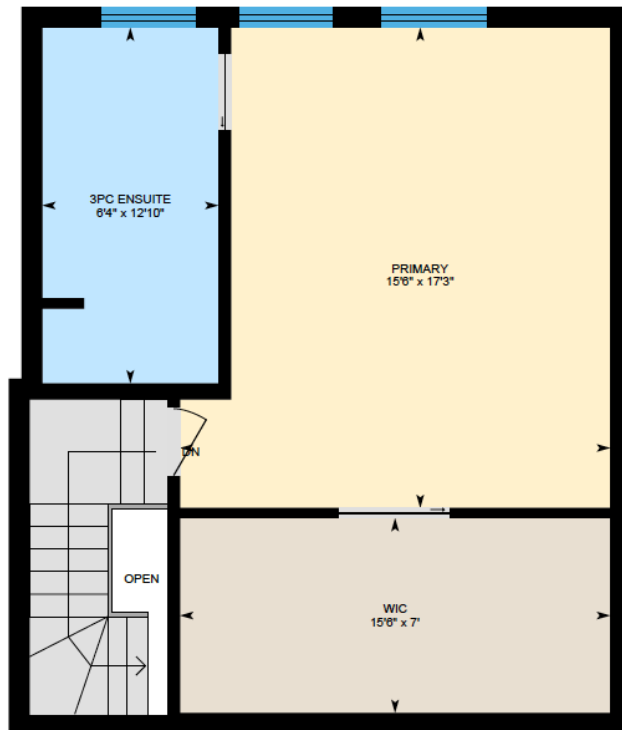

ALI & CHRIS

HOMES | MAISONS

33 Av. Gendron, Pointe-Claire

Ali & Chris Homes
147 Cartier, Suite 400, Pointe Claire
514-880-4689
aliandchrishomes.com

White regions are excluded from total floor area. All room dimensions and floor areas must be considered approximate and are subject to independent verification. For method of measurement please contact Ali & Chris Homes.