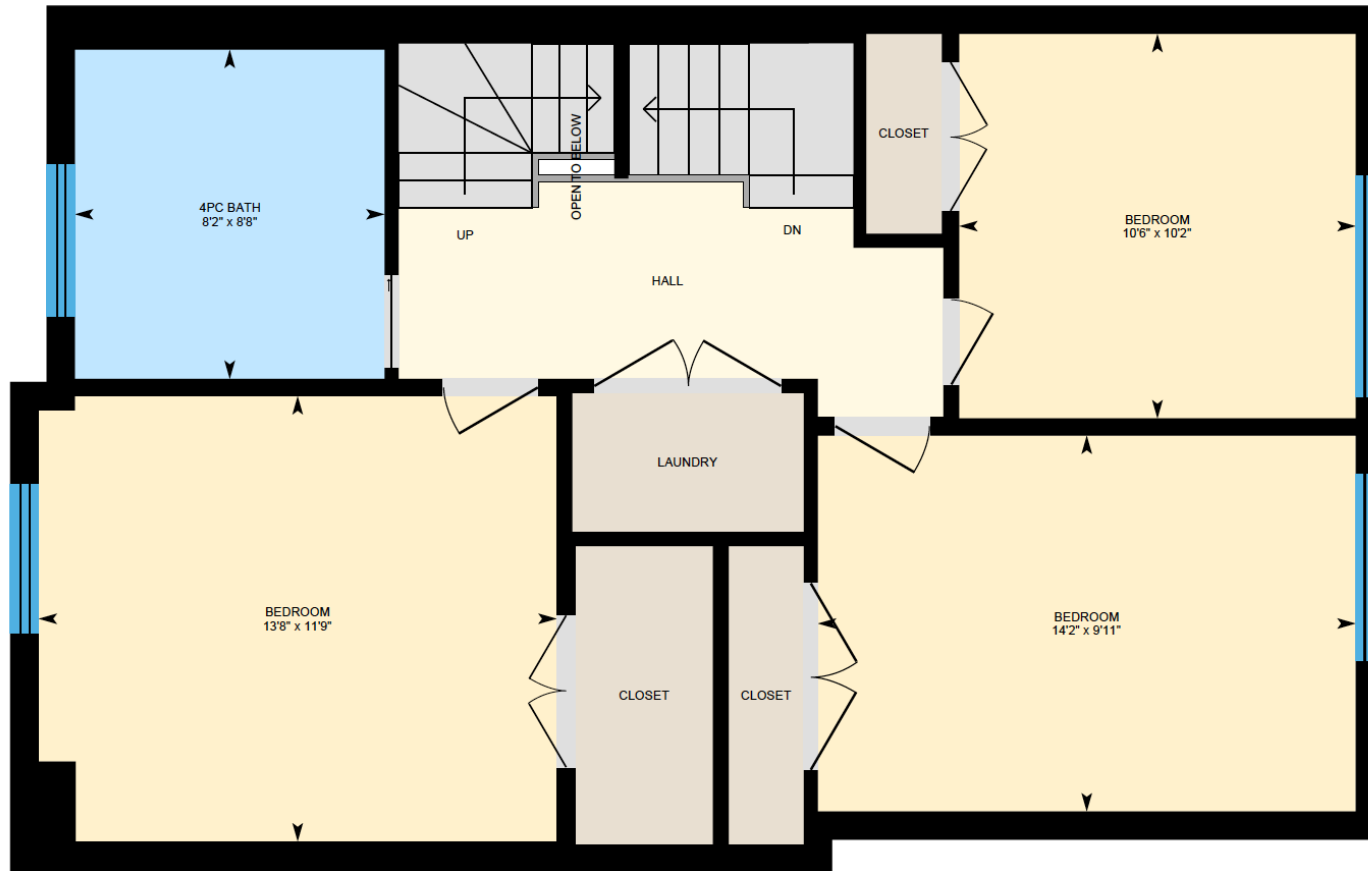

ALI & CHRIS

HOMES | MAISONS

33 Av. Gendron, Pointe-Claire

Ali & Chris Homes
147 Cartier, Suite 400, Pointe Claire
514-880-4689
aliandchrishomes.com

White regions are excluded from total floor area. All room dimensions and floor areas must be considered approximate and are subject to independent verification. For method of measurement please contact Ali & Chris Homes.