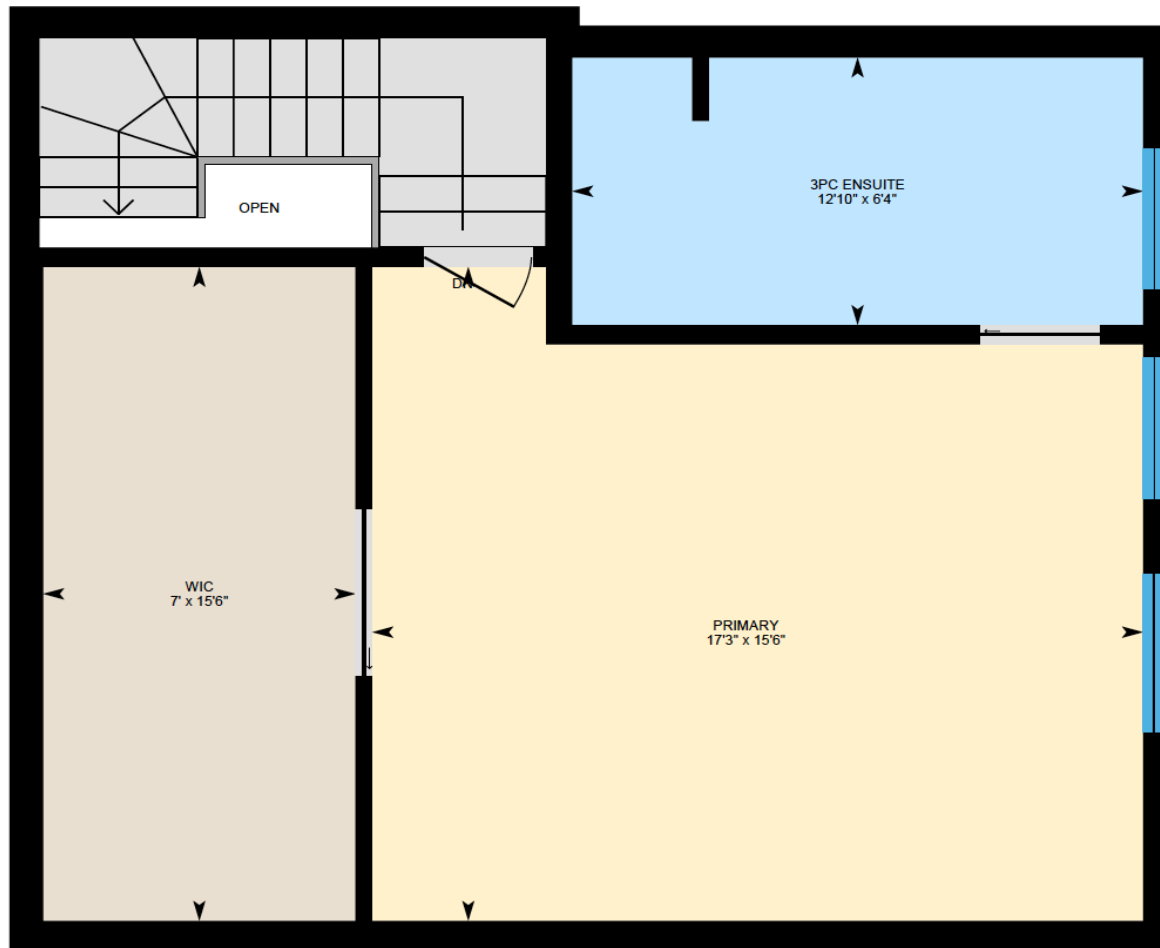

ALI & CHRIS

HOMES | MAISONS

33 Av. Gendron, Pointe-Claire

Ali & Chris Homes
147 Cartier, Suite 400, Pointe Claire
514-880-4689
aliandchrishomes.com

White regions are excluded from total floor area. All room dimensions and floor areas must be considered approximate and are subject to independent verification. For method of measurement please contact Ali & Chris Homes.