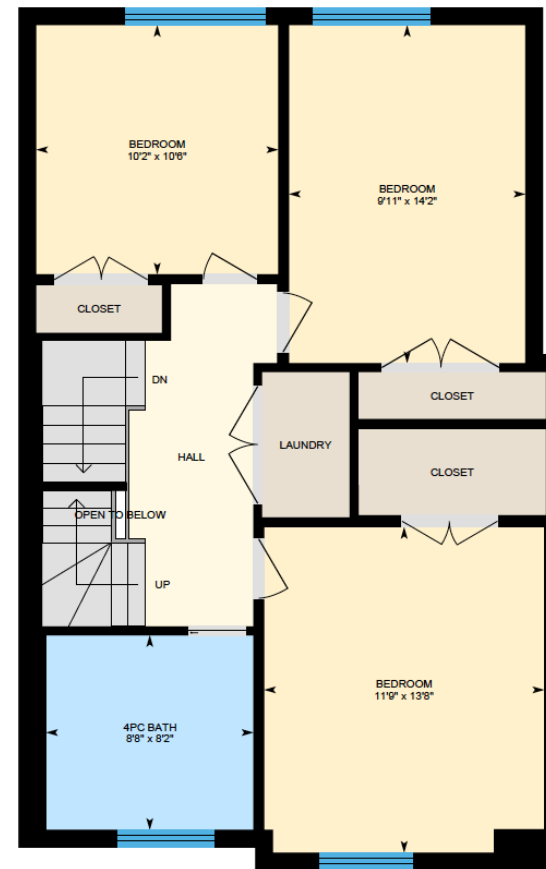

ALI & CHRIS

HOMES | MAISONS

33 Av. Gendron, Pointe-Claire

Ali & Chris Homes
147 Cartier, Suite 400, Pointe Claire
514-880-4689
aliandchrishomes.com

White regions are excluded from total floor area. All room dimensions and floor areas must be considered approximate and are subject to independent verification. For method of measurement please contact Ali & Chris Homes.