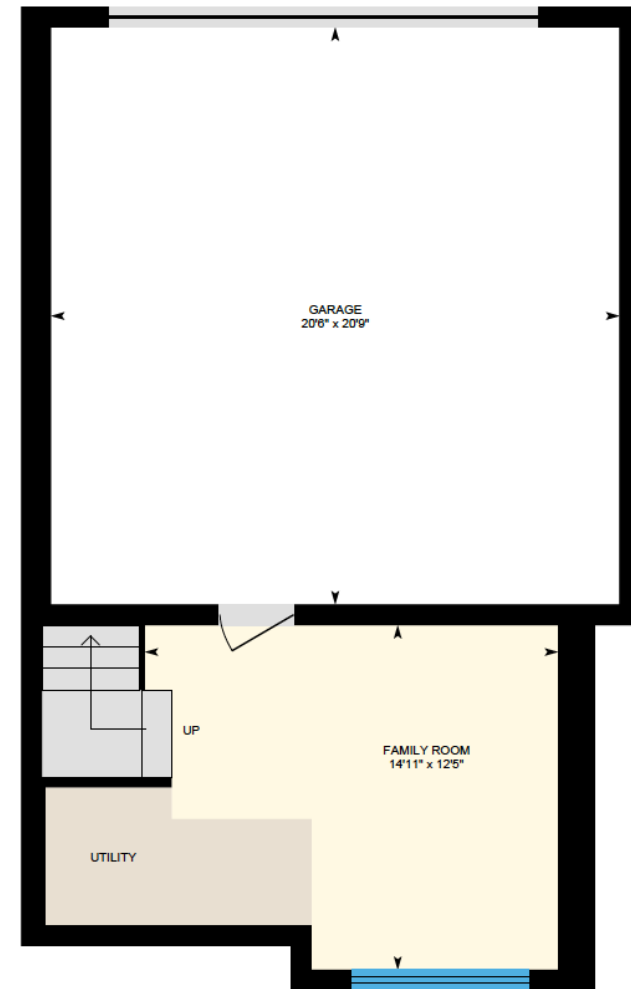

ALI & CHRIS

HOMES | MAISONS

33 Av. Gendron, Pointe-Claire

Ali & Chris Homes
147 Cartier, Suite 400, Pointe Claire
514-880-4689
aliandchrishomes.com

White regions are excluded from total floor area. All room dimensions and floor areas must be considered approximate and are subject to independent verification. For method of measurement please contact Ali & Chris Homes.