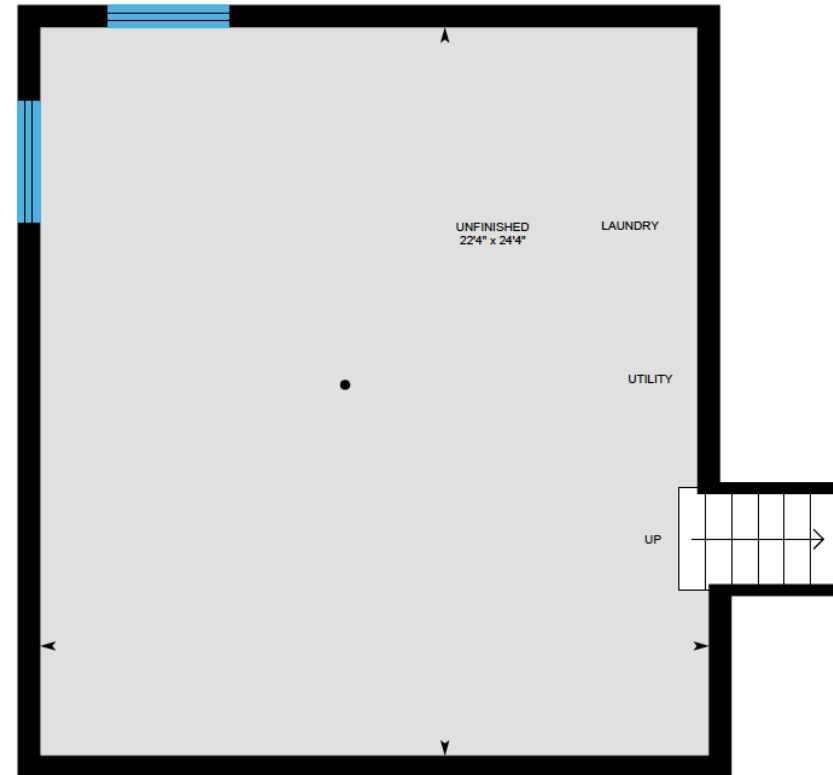

Ali & Chris Homes  
3535 boul. St-Charles #304, Kirkland  
514-880-4689  
aliandchrishomes.com

All room dimensions must be considered approximate and are subject to independent verification. For method of measurement please contact Ali & Chris Homes.