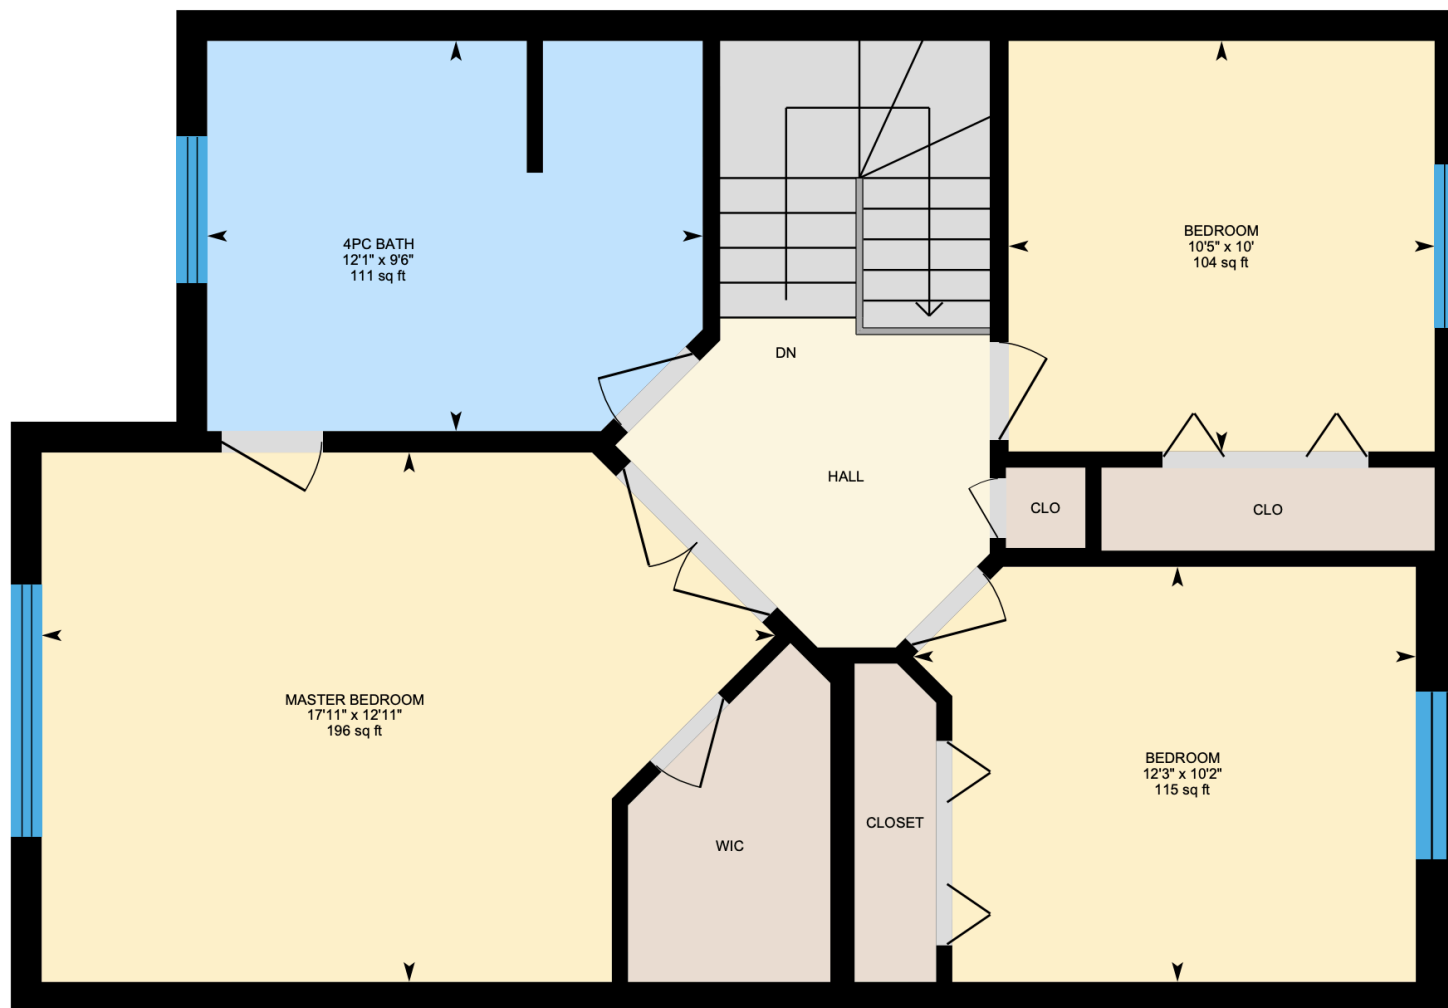

Ali & Chris Homes
3535 boul. St-Charles #304, Kirkland
514-880-4689
aliandchrishomes.com

Main Floor: Total Interior Area: 913 sq. ft.
1st Floor: Total Interior Area: 735 sq. ft.
Basement: Total Interior Area: 839 sq. ft.

White regions are excluded from total floor area. All room dimensions and floor areas must be considered approximate and are subject to independent verification. For method of measurement please contact Ali & Chris Homes.