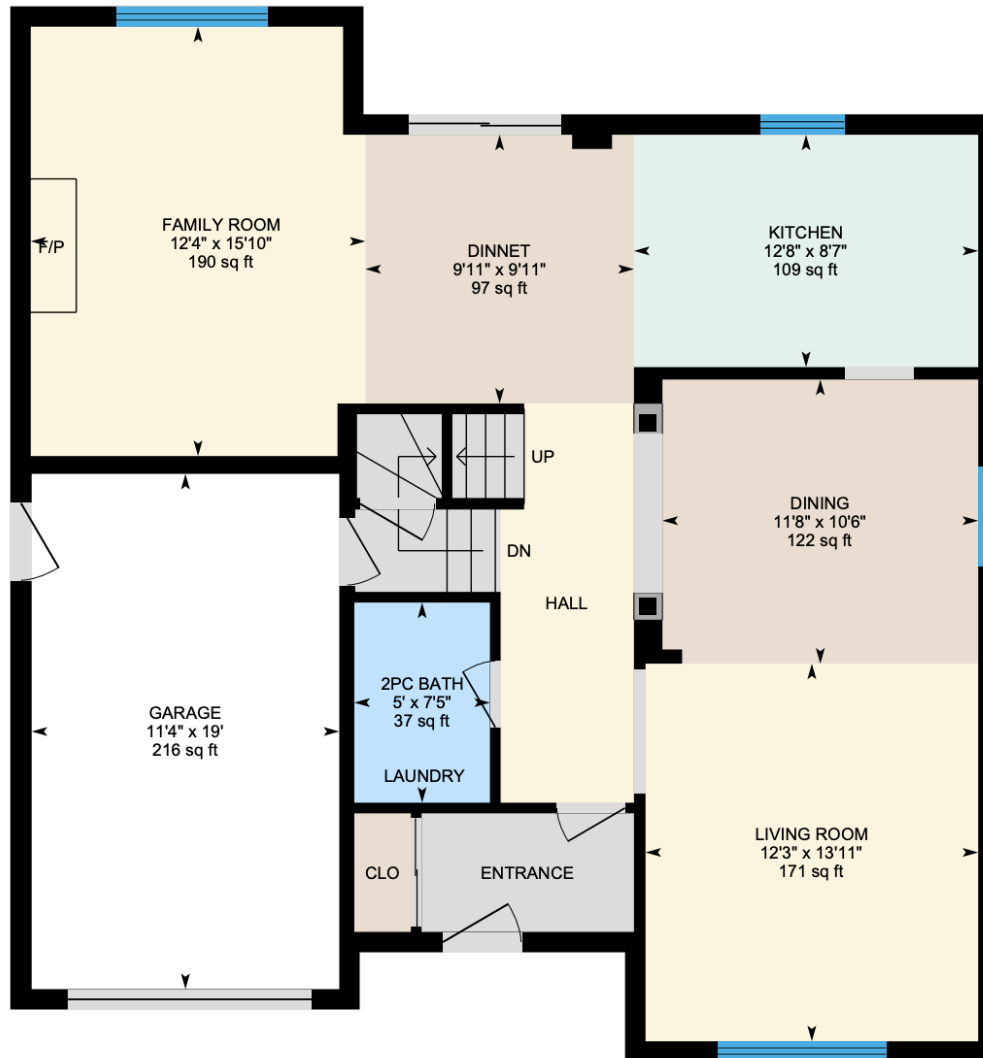

Ali & Chris Homes
3535 boul. St-Charles #304, Kirkland
514-880-4689
aliandchrishomes.com

Main Floor: Total Interior Area: 913 sq. ft.
1st Floor: Total Interior Area: 735 sq. ft.
Basement: Total Interior Area: 839 sq. ft.

ALI & CHRIS
HOMES | MAISONS

303 Rue de Méandres, Vaudreuil-Dorion

Ali & Chris Homes
3535 boul. St-Charles #304, Kirkland
514-880-4689
aliandchrishomes.com

Main Floor: Total Interior Area: 913 sq. ft.
1st Floor: Total Interior Area: 735 sq. ft.
Basement: Total Interior Area: 839 sq. ft.

White regions are excluded from total floor area. All room dimensions and floor areas must be considered approximate and are subject to independent verification. For method of measurement please contact Ali & Chris Homes.