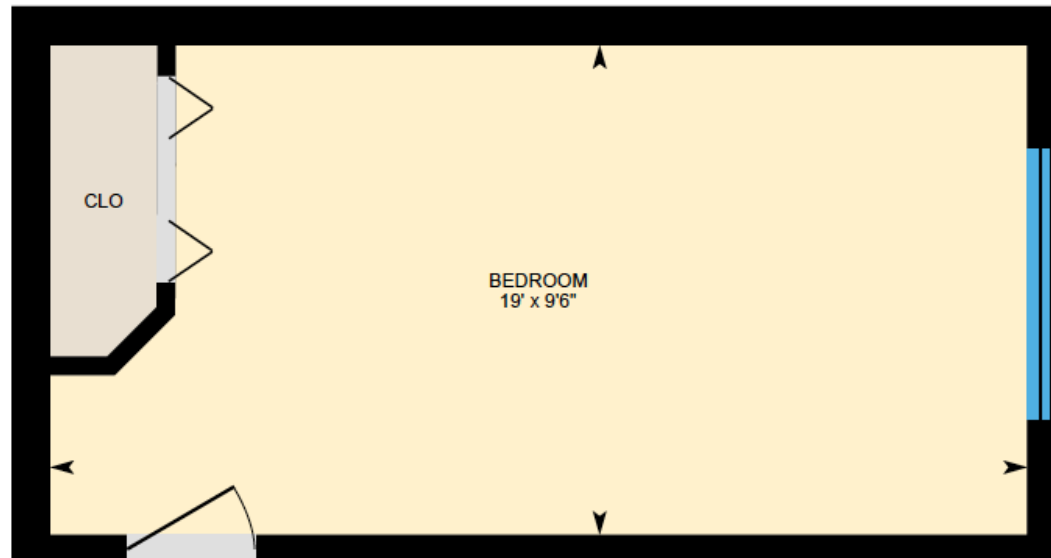

3rd Floor

ALI & CHRIS

HOMES | MAISONS

302 Rue Pierre-Mercure, Vaudreuil-Dorion

2nd Floor

Ali & Chris Homes
147 Cartier, Suite 400, Pointe Claire
514-880-4689
aliandchrishomes.com

White regions are excluded from total floor area. All room dimensions and floor areas must be considered approximate and are subject to independent verification. For method of measurement please contact Ali & Chris Homes.