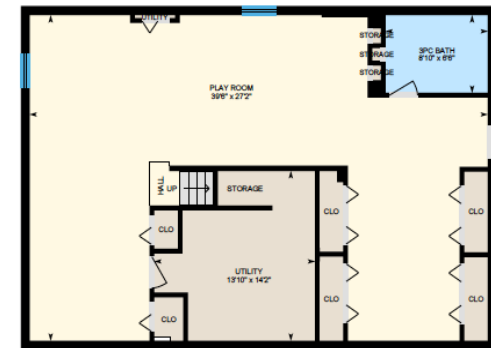

ALI & CHRIS

HOMES | MAISONS

30 Cherry Lane, Kirkland

Ali & Chris Homes
147 Cartier, Suite 400, Pointe Claire
514-880-4689
aliandchrishomes.com

White regions are excluded from total floor area. All room dimensions and floor areas must be considered approximate and are subject to independent verification. For method of measurement please contact Ali & Chris Homes.