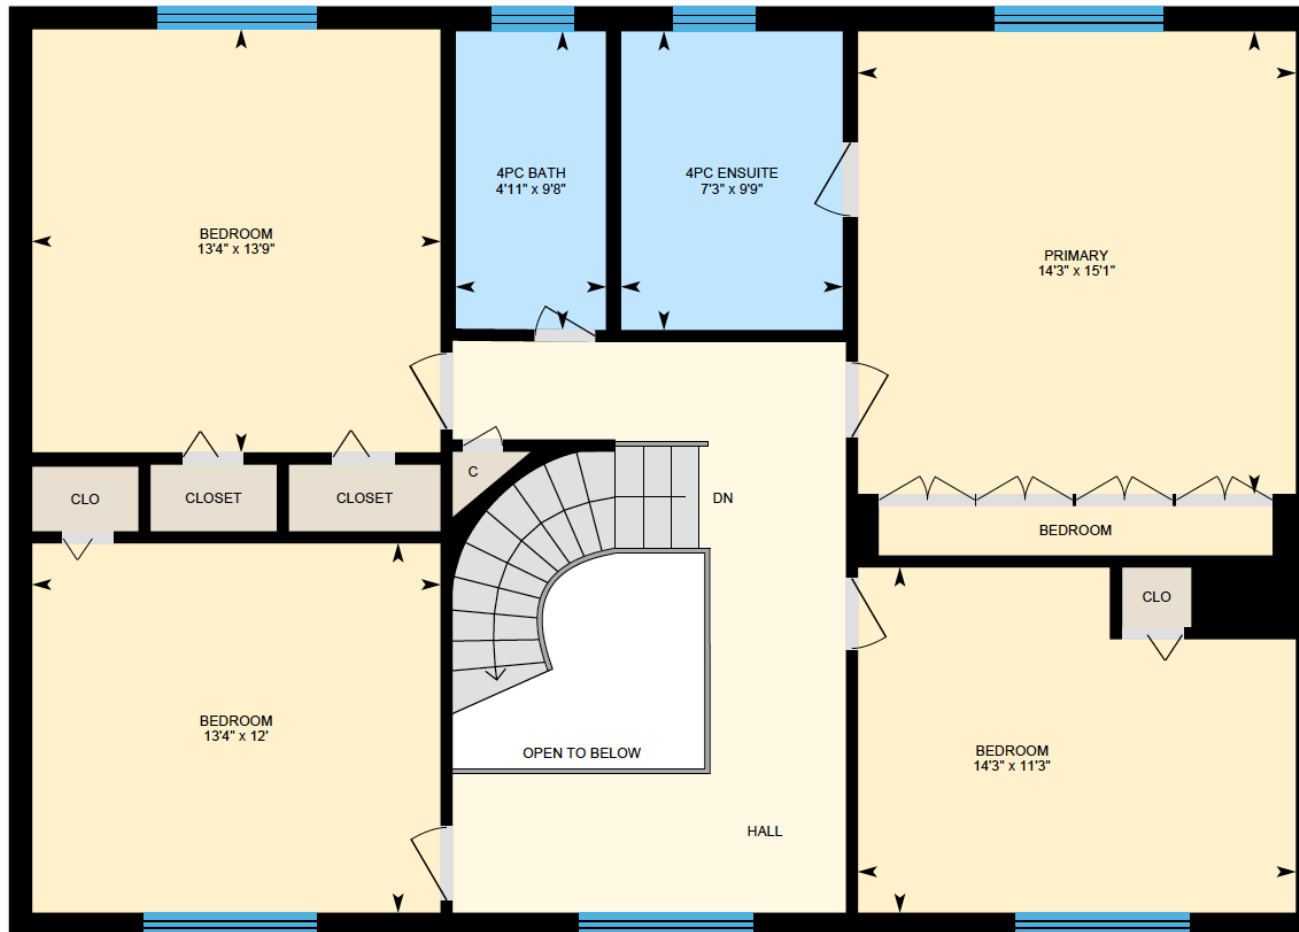

ALI & CHRIS

HOMES | MAISONS

30 Cherry Lane, Kirkland

Ali & Chris Homes
147 Cartier, Suite 400, Pointe Claire
514-880-4689
aliandchrishomes.com

White regions are excluded from total floor area. All room dimensions and floor areas must be considered approximate and are subject to independent verification. For method of measurement please contact Ali & Chris Homes.