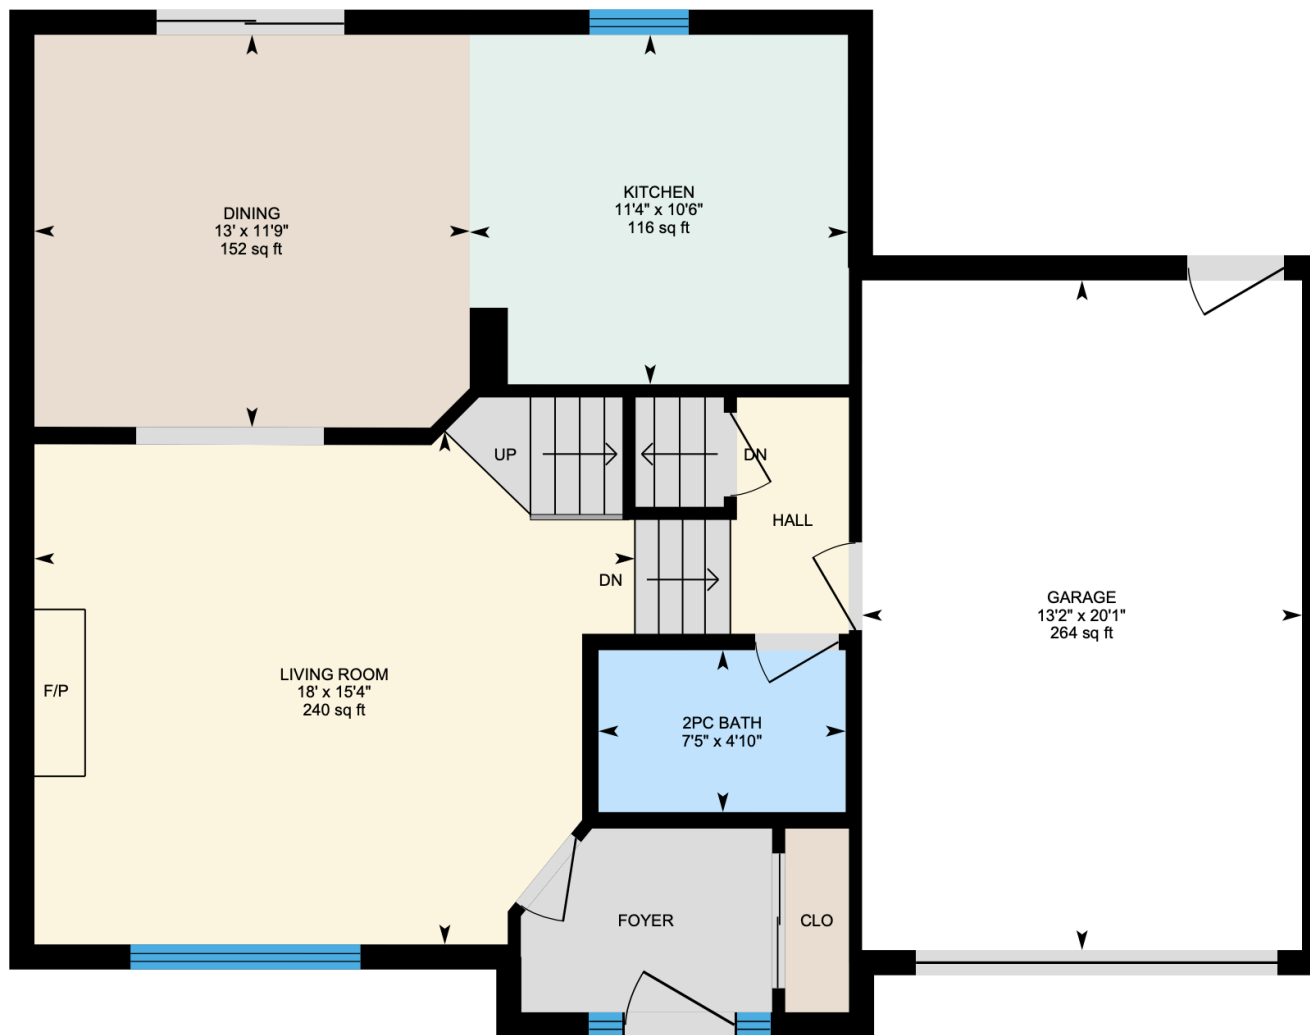

Ali & Chris Homes
3535 boul. St-Charles #304, Kirkland
514-880-4689
aliandchrishomes.com

Main Floor: Total Interior Area: 683 sq. ft.
1st Floor: Total Interior Area: 991 sq. ft.
Basement: Total Interior Area: 645 sq. ft.

White regions are excluded from total floor area. All room dimensions and floor areas must be considered approximate and are subject to independent verification. For method of measurement please contact Ali & Chris Homes.