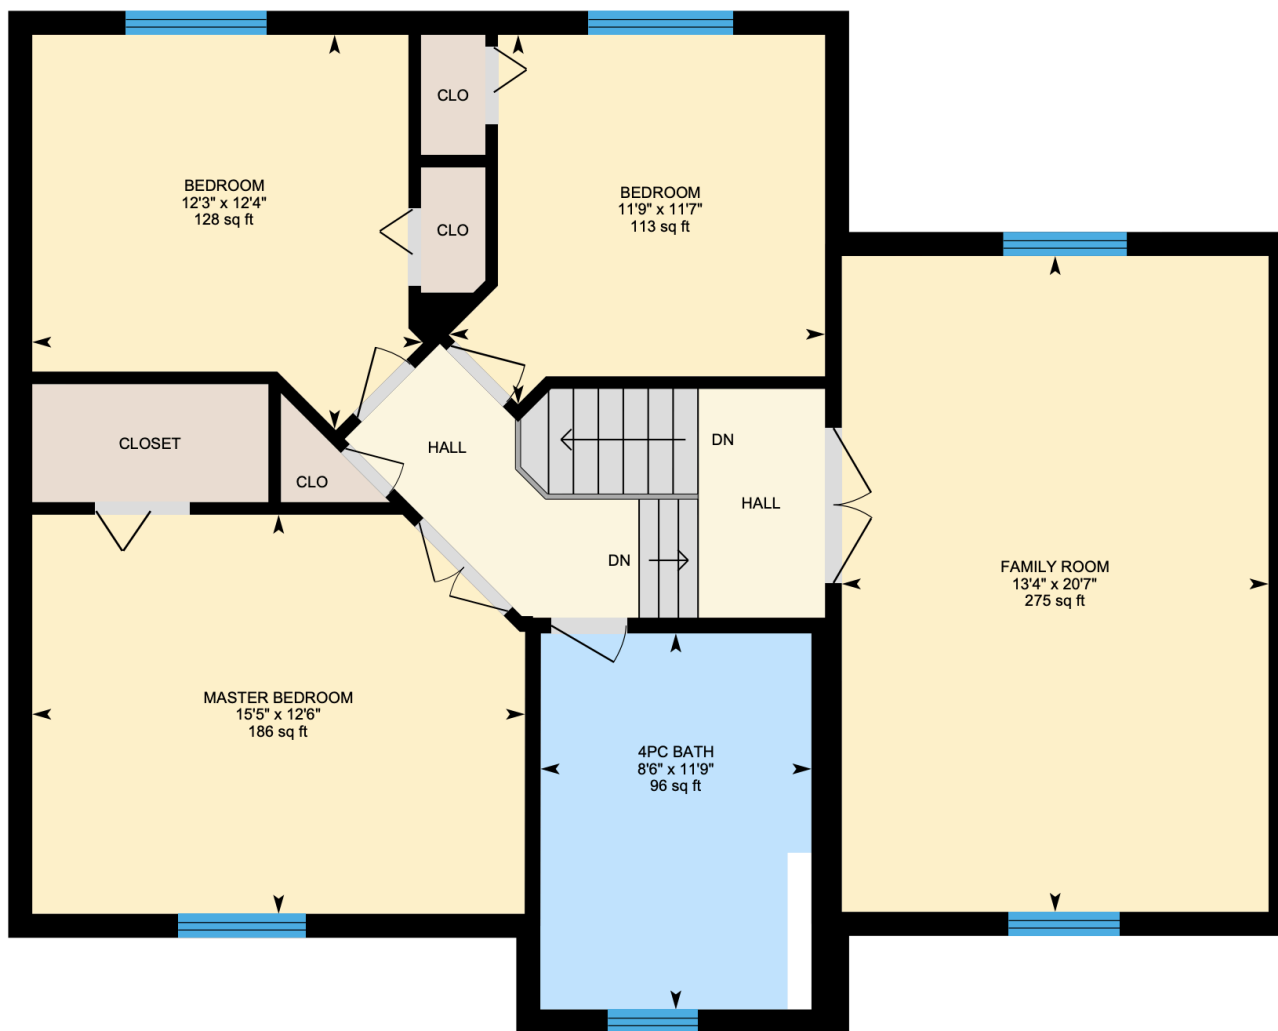

Ali & Chris Homes
3535 boul. St-Charles #304, Kirkland
514-880-4689
aliandchrishomes.com

Main Floor: Total Interior Area: 683 sq. ft.
1st Floor: Total Interior Area: 991 sq. ft.
Basement: Total Interior Area: 645 sq. ft.

White regions are excluded from total floor area. All room dimensions and floor areas must be considered approximate and are subject to independent verification. For method of measurement please contact Ali & Chris Homes.