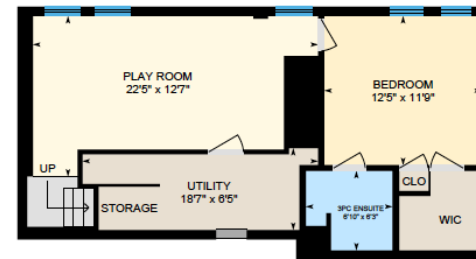

ALI & CHRIS

HOMES | MAISONS

272 Allancroft, Beaconsfield

Ali & Chris Homes
147 Cartier, Suite 400, Pointe Claire
514-880-4689
aliandchrishomes.com

White regions are excluded from total floor area. All room dimensions and floor areas must be considered approximate and are subject to independent verification. For method of measurement please contact Ali & Chris Homes.