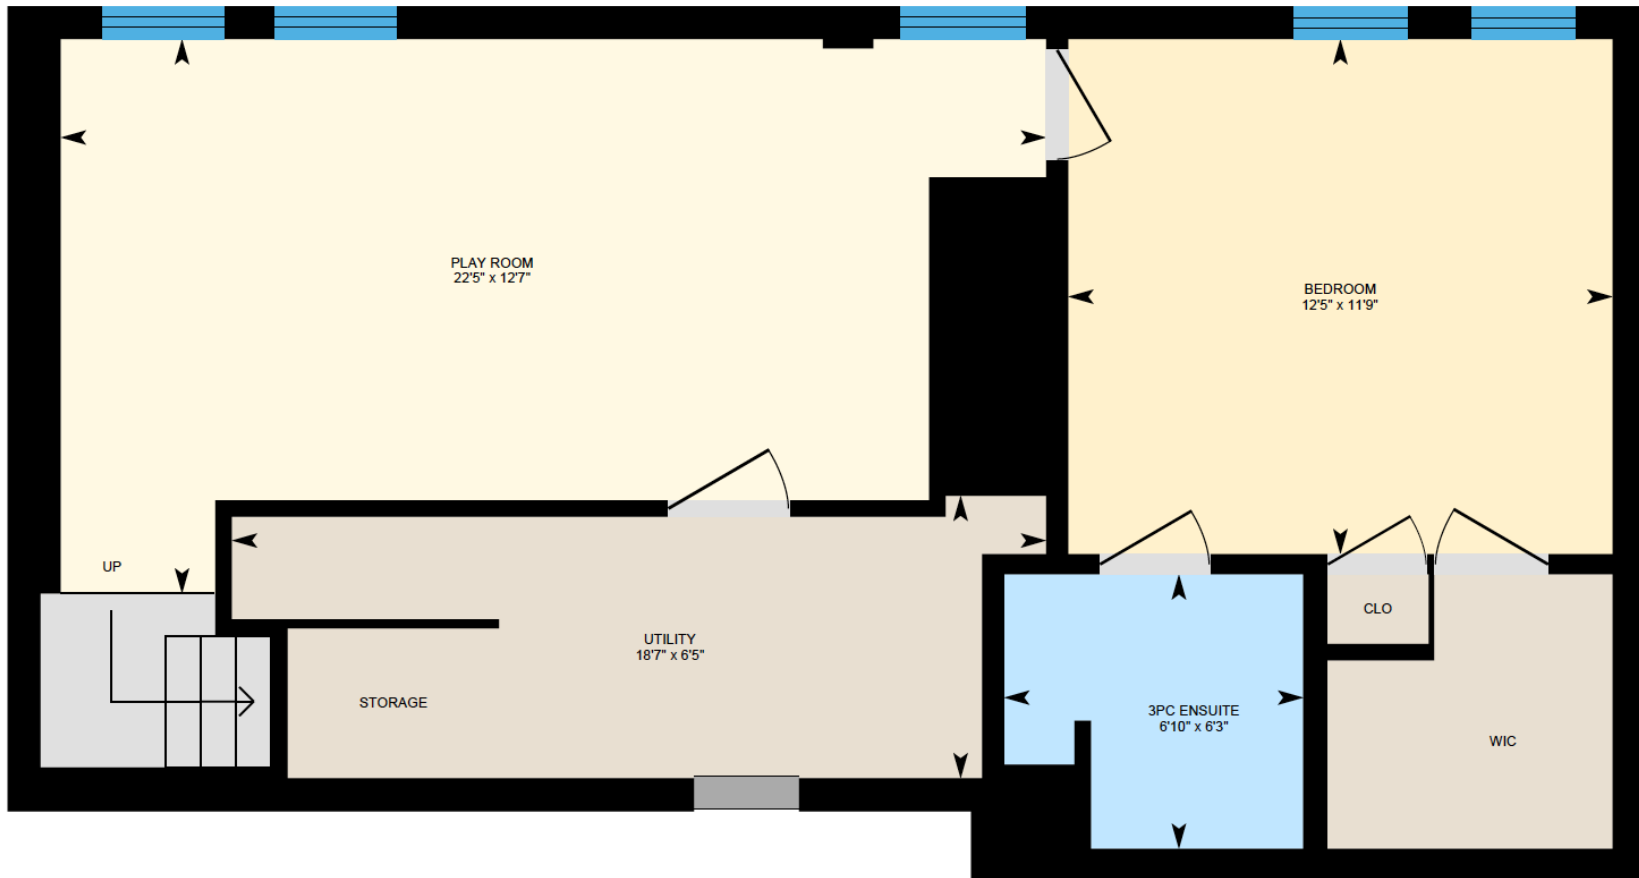

ALI & CHRIS

HOMES | MAISONS

272 Allancroft, Beaconsfield

Ali & Chris Homes
147 Cartier, Suite 400, Pointe Claire
514-880-4689
aliandchrishomes.com

White regions are excluded from total floor area. All room dimensions and floor areas must be considered approximate and are subject to independent verification. For method of measurement please contact Ali & Chris Homes.