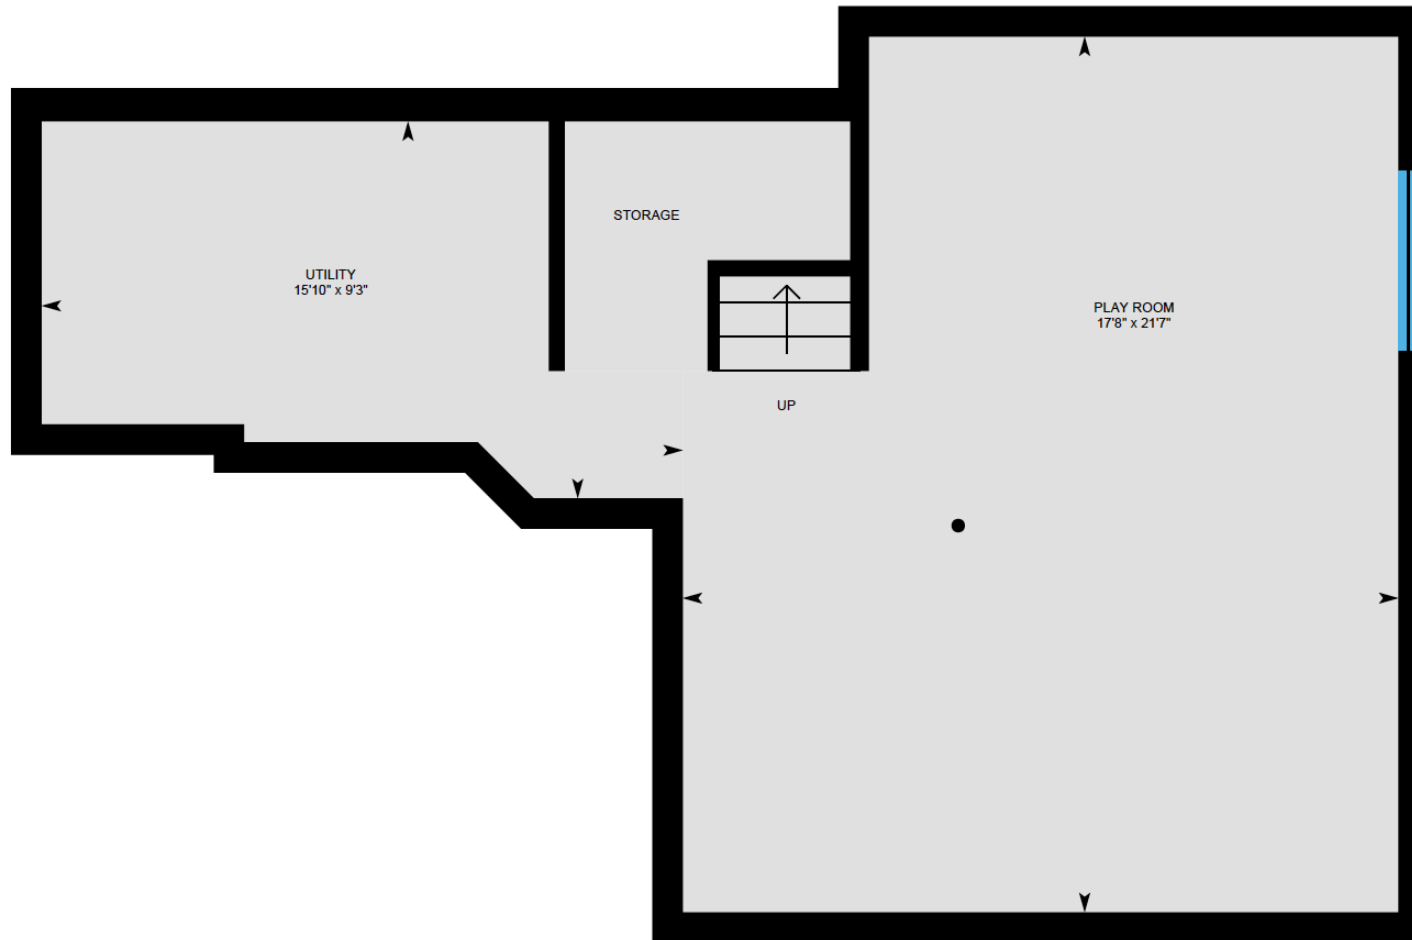

ALI & CHRIS

HOMES | MAISONS

269 5e Ave., Pincourt

Ali & Chris Homes
147 Cartier, Suite 400, Pointe Claire
514-880-4689
aliandchrishomes.com

White regions are excluded from total floor area. All room dimensions and floor areas must be considered approximate and are subject to independent verification. For method of measurement please contact Ali & Chris Homes.