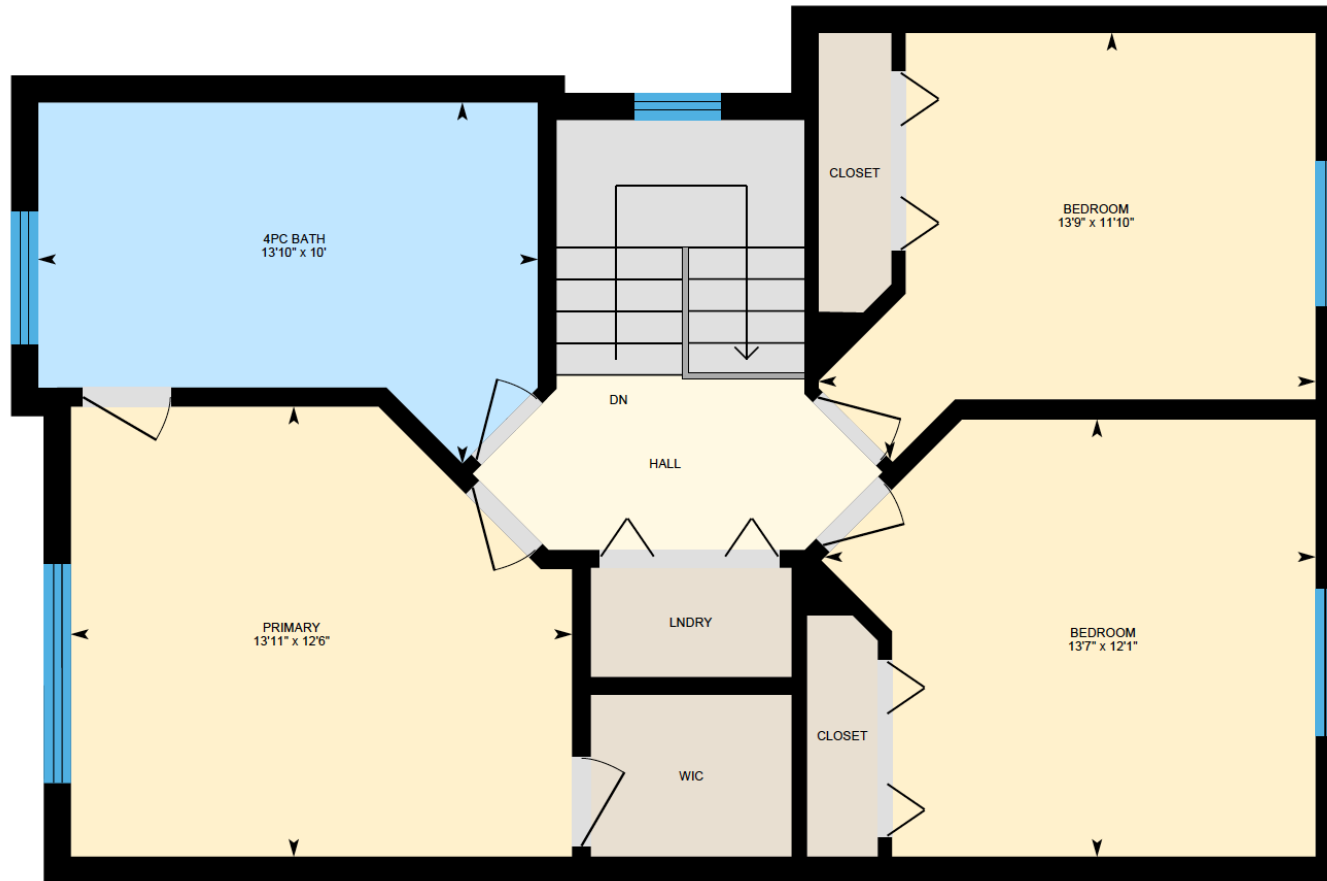

ALI & CHRIS

HOMES | MAISONS

269 5e Ave., Pincourt

Ali & Chris Homes
147 Cartier, Suite 400, Pointe Claire
514-880-4689
aliandchrishomes.com

White regions are excluded from total floor area. All room dimensions and floor areas must be considered approximate and are subject to independent verification. For method of measurement please contact Ali & Chris Homes.