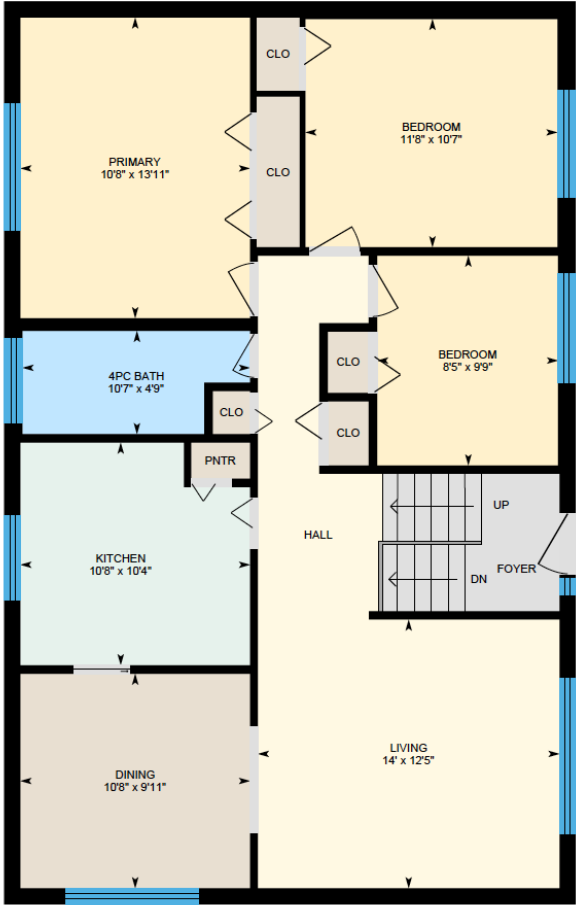

# ALI & CHRIS

HOMES | MAISONS

266 Rue Ste. Anne, Senneville

Ali & Chris Homes  
147 Cartier, Suite 400, Pointe Claire  
514-880-4689  
aliandchrishomes.com

White regions are excluded from total floor area. All room dimensions and floor areas must be considered approximate and are subject to independent verification. For method of measurement please contact Ali & Chris Homes.