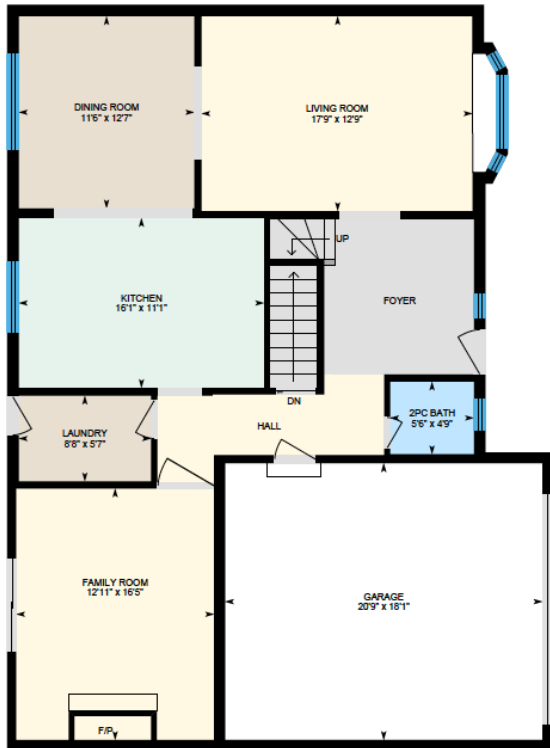

# ALI & CHRIS

HOMES | MAISONS

260 Brighton Drive, Beaconsfield

Ali & Chris Homes  
147 Cartier, Suite 400, Pointe Claire  
514-880-4689  
aliandchrishomes.com

White regions are excluded from total floor area. All room dimensions and floor areas must be considered approximate and are subject to independent verification. For method of measurement please contact Ali & Chris Homes.