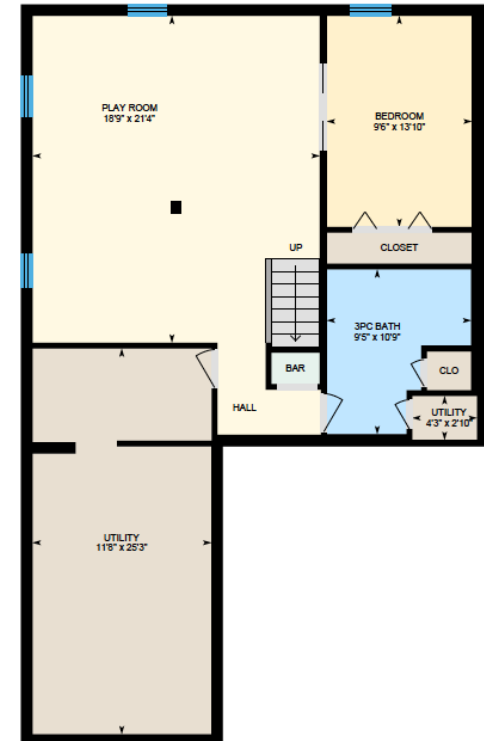

# ALI & CHRIS

HOMES | MAISONS

260 Brighton Drive, Beaconsfield

Ali & Chris Homes  
147 Cartier, Suite 400, Pointe Claire  
514-880-4689  
aliandchrishomes.com

White regions are excluded from total floor area. All room dimensions and floor areas must be considered approximate and are subject to independent verification. For method of measurement please contact Ali & Chris Homes.