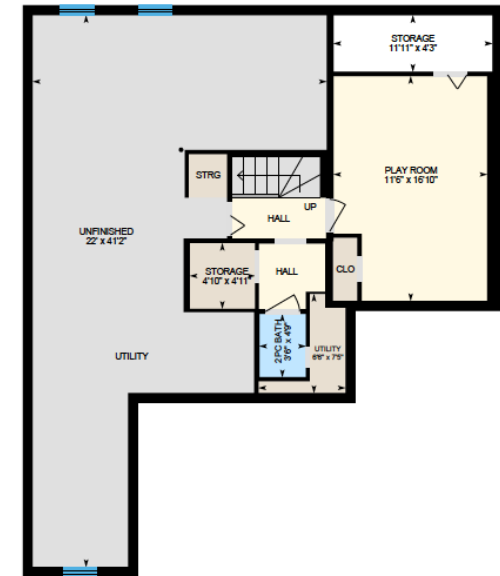

ALI & CHRIS

HOMES | MAISONS

247 Markham Place, Beaconsfield

Ali & Chris Homes
147 Cartier, Suite 400, Pointe Claire
514-880-4689
aliandchrishomes.com

White regions are excluded from total floor area. All room dimensions and floor areas must be considered approximate and are subject to independent verification. For method of measurement please contact Ali & Chris Homes.