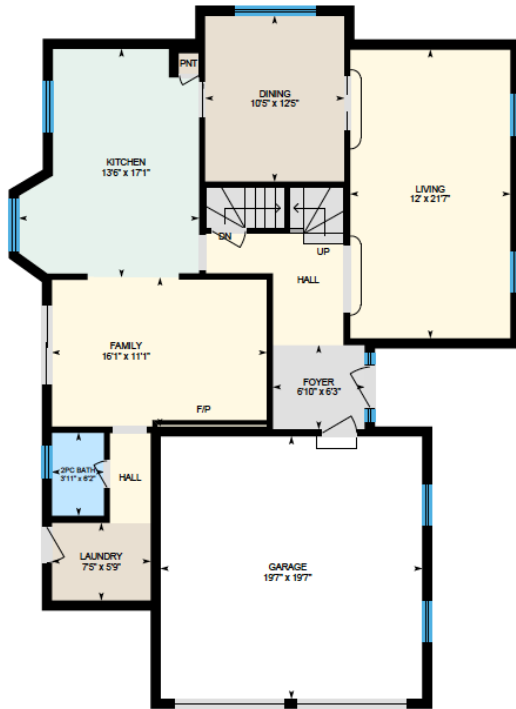

ALI & CHRIS

HOMES | MAISONS

247 Markham Place, Beaconsfield

Ali & Chris Homes
147 Cartier, Suite 400, Pointe Claire
514-880-4689
aliandchrishomes.com

White regions are excluded from total floor area. All room dimensions and floor areas must be considered approximate and are subject to independent verification. For method of measurement please contact Ali & Chris Homes.