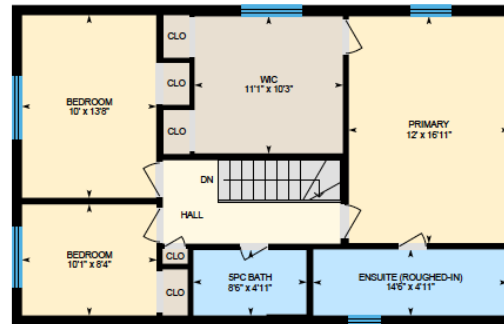

ALI & CHRIS

HOMES | MAISONS

247 Markham Place, Beaconsfield

Ali & Chris Homes
147 Cartier, Suite 400, Pointe Claire
514-880-4689
aliandchrishomes.com

White regions are excluded from total floor area. All room dimensions and floor areas must be considered approximate and are subject to independent verification. For method of measurement please contact Ali & Chris Homes.