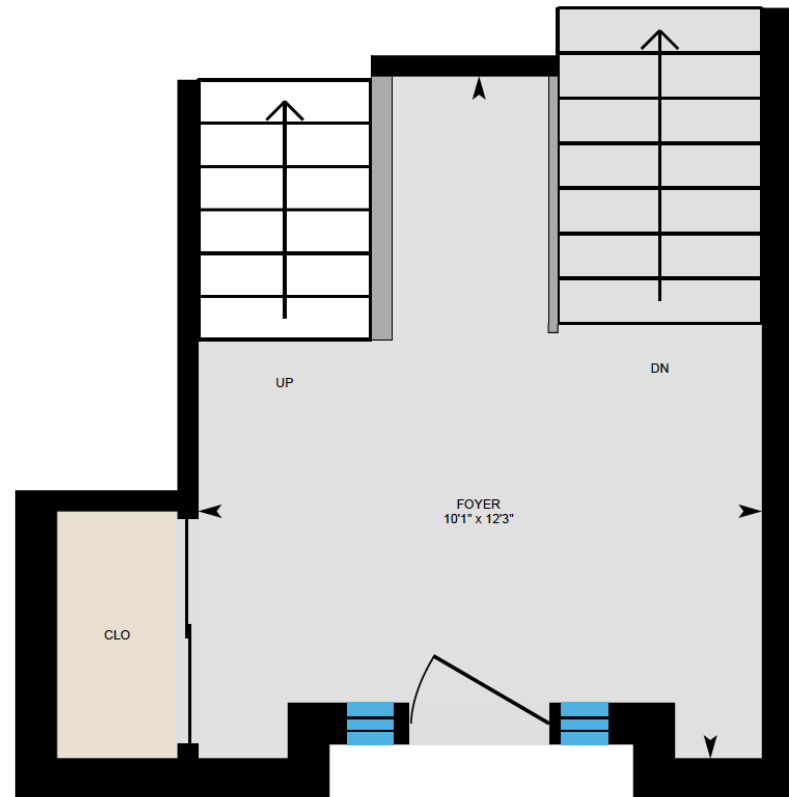

ALI & CHRIS

HOMES | MAISONS

240 Alice-Carrière, Beaconsfield

Ground Floor

Ali & Chris Homes
147 Cartier, Suite 400, Pointe Claire
514-880-4689
aliandchrishomes.com

White regions are excluded from total floor area. All room dimensions and floor areas must be considered approximate and are subject to independent verification. For method of measurement please contact Ali & Chris Homes.

ALI & CHRIS

HOMES | MAISONS

240 Alice-Carrière, Beaconsfield

1st Floor

Ali & Chris Homes
147 Cartier, Suite 400, Pointe Claire
514-880-4689
aliandchrishomes.com

White regions are excluded from total floor area. All room dimensions and floor areas must be considered approximate and are subject to independent verification. For method of measurement please contact Ali & Chris Homes.