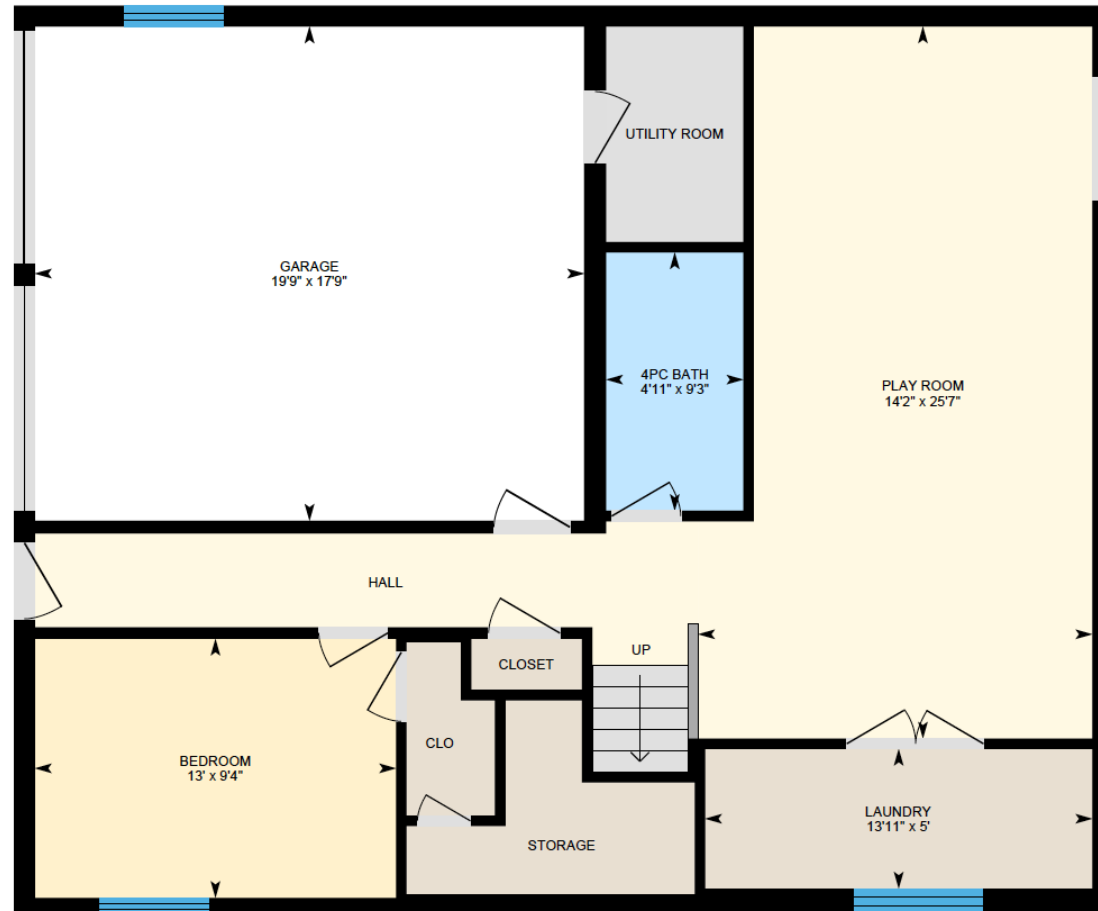

ALI & CHRIS

HOMES | MAISONS

240 Alice-Carrière, Beaconsfield

Basement

Ali & Chris Homes
147 Cartier, Suite 400, Pointe Claire
514-880-4689
aliandchrishomes.com

White regions are excluded from total floor area. All room dimensions and floor areas must be considered approximate and are subject to independent verification. For method of measurement please contact Ali & Chris Homes.