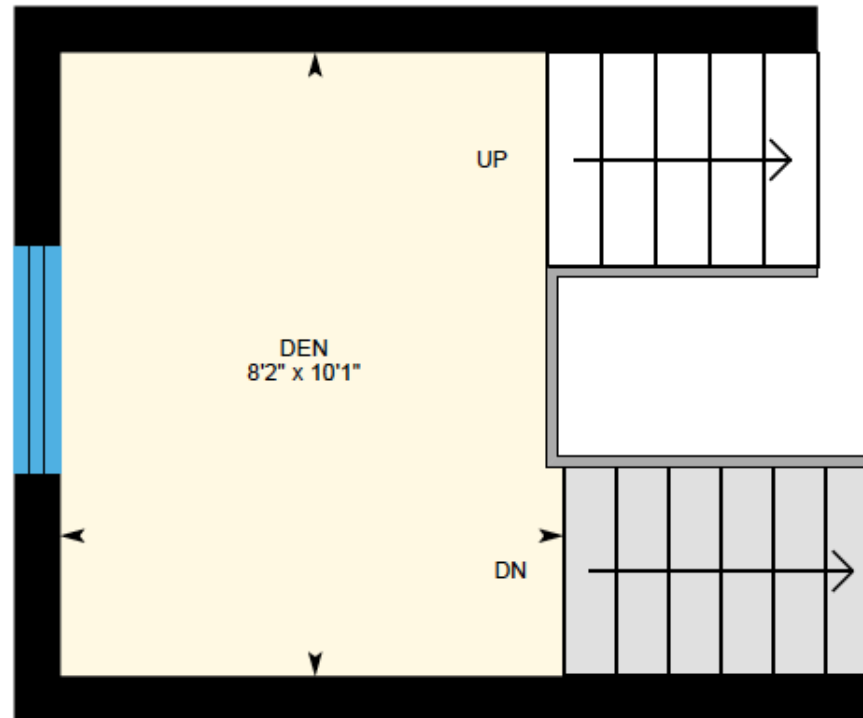

ALI & CHRIS

HOMES | MAISONS

240 Alice-Carrière, Beaconsfield

2nd Floor

Ali & Chris Homes
147 Cartier, Suite 400, Pointe Claire
514-880-4689
aliandchrishomes.com

White regions are excluded from total floor area. All room dimensions and floor areas must be considered approximate and are subject to independent verification. For method of measurement please contact Ali & Chris Homes.