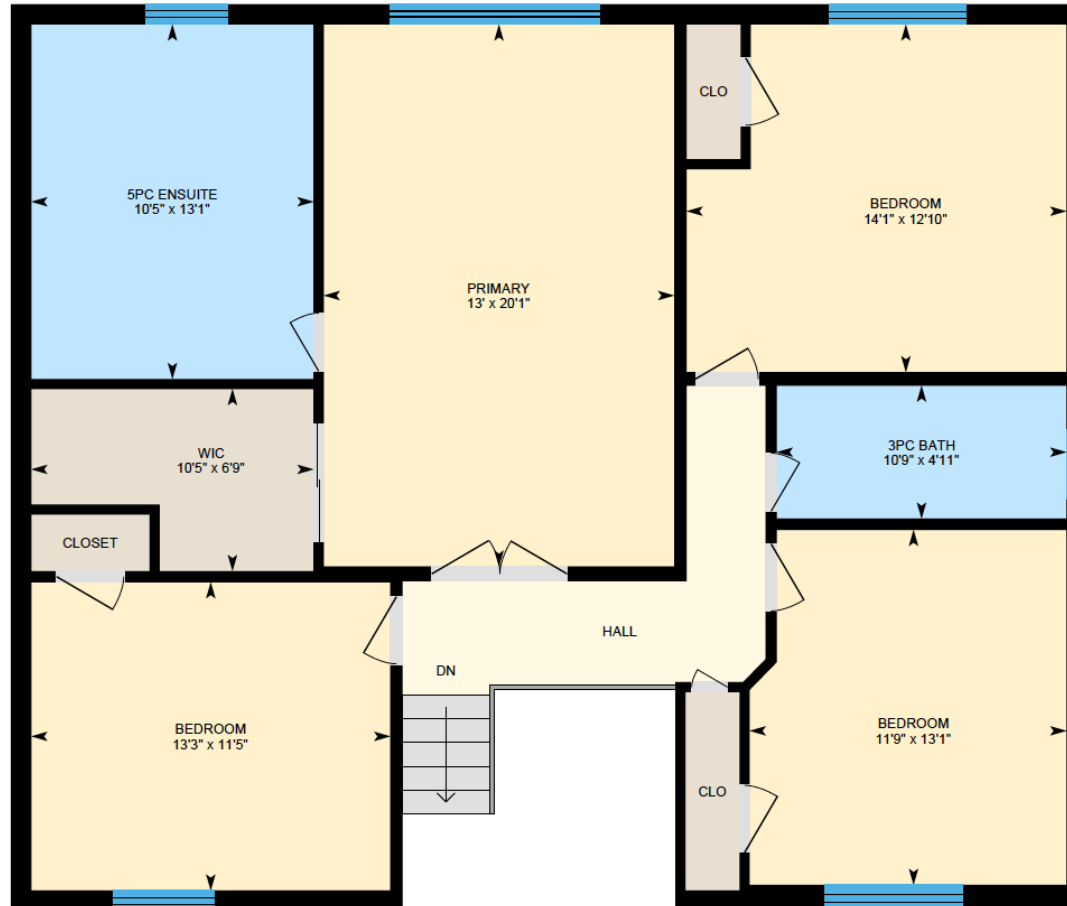

ALI & CHRIS

HOMES | MAISONS

240 Alice-Carrière, Beaconsfield

3rd Floor

Ali & Chris Homes
147 Cartier, Suite 400, Pointe Claire
514-880-4689
aliandchrishomes.com

White regions are excluded from total floor area. All room dimensions and floor areas must be considered approximate and are subject to independent verification. For method of measurement please contact Ali & Chris Homes.