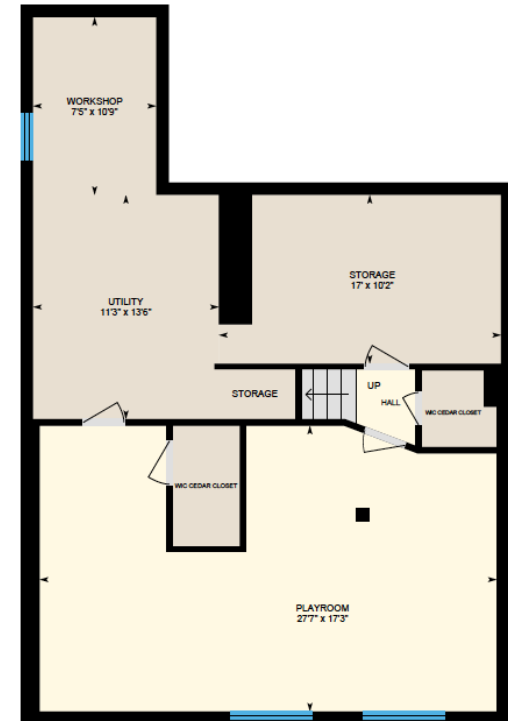

# ALI & CHRIS

HOMES | MAISONS

24 Burns, Dollard-Des-Ormeaux

Ali & Chris Homes  
147 Cartier, Suite 400, Pointe Claire  
514-880-4689  
aliandchrishomes.com

White regions are excluded from total floor area. All room dimensions and floor areas must be considered approximate and are subject to independent verification. For method of measurement please contact Ali & Chris Homes.