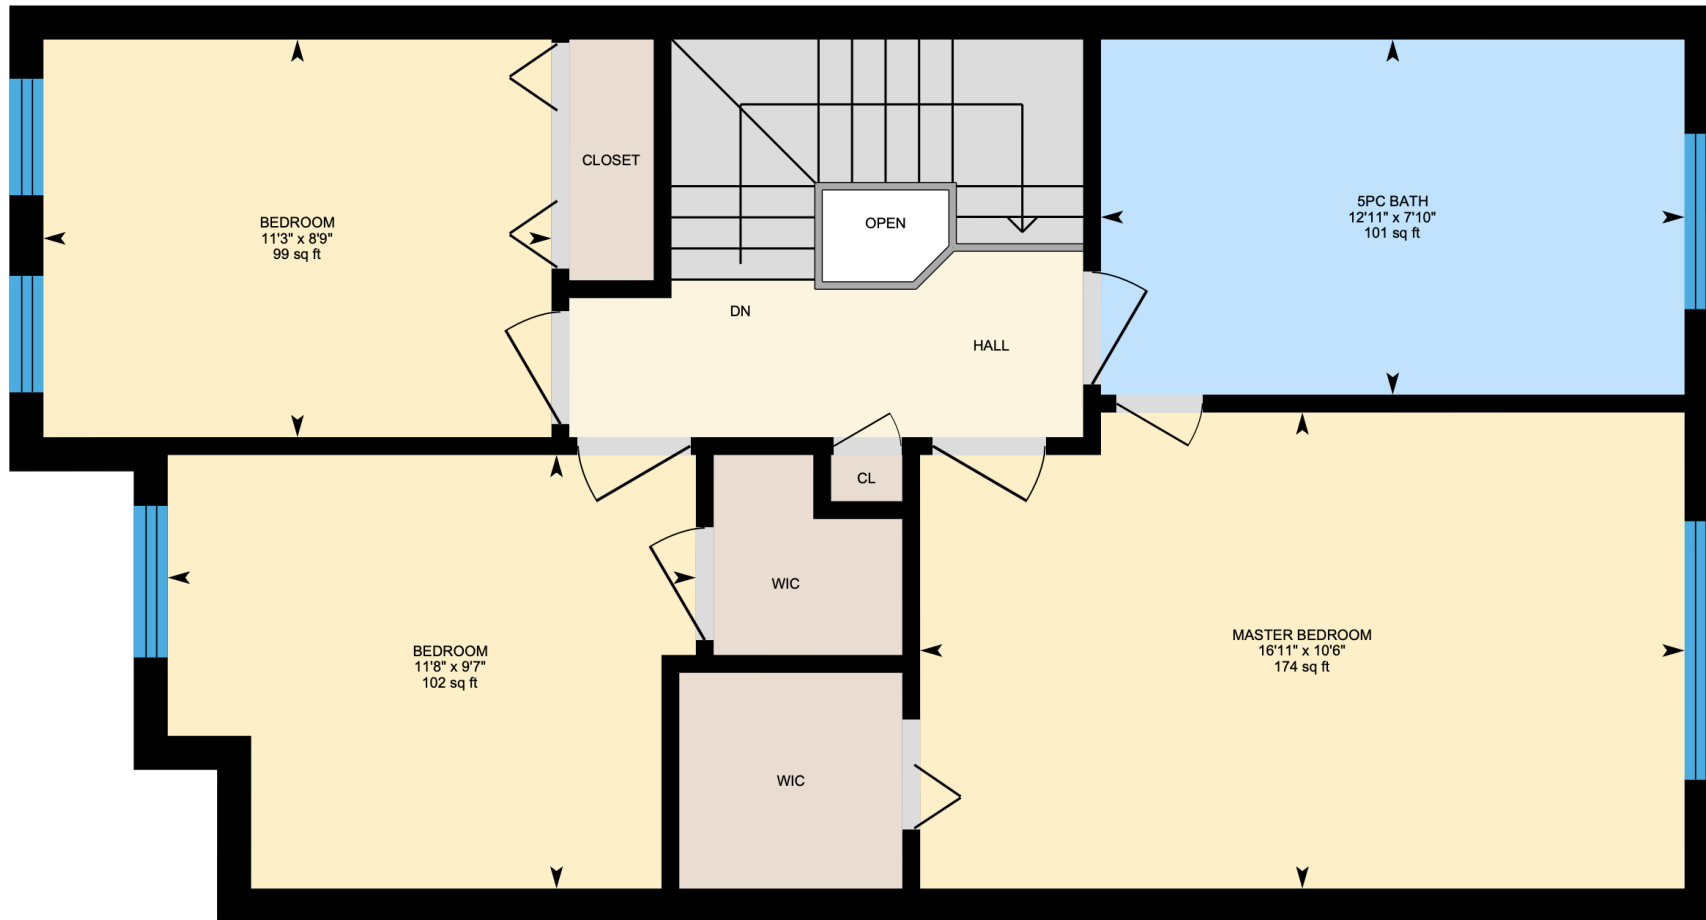

Ali & Chris Homes
3535 boul. St-Charles #304, Kirkland
514-880-4689
aliandchrishomes.com

Main Floor: Total Interior Area: 625 sq. ft.
1st Floor: Total Interior Area: 641 sq. ft.
Basement: Total Interior Area: 386 sq. ft.

White regions are excluded from total floor area. All room dimensions and floor areas must be considered approximate and are subject to independent verification. For method of measurement please contact Ali & Chris Homes.