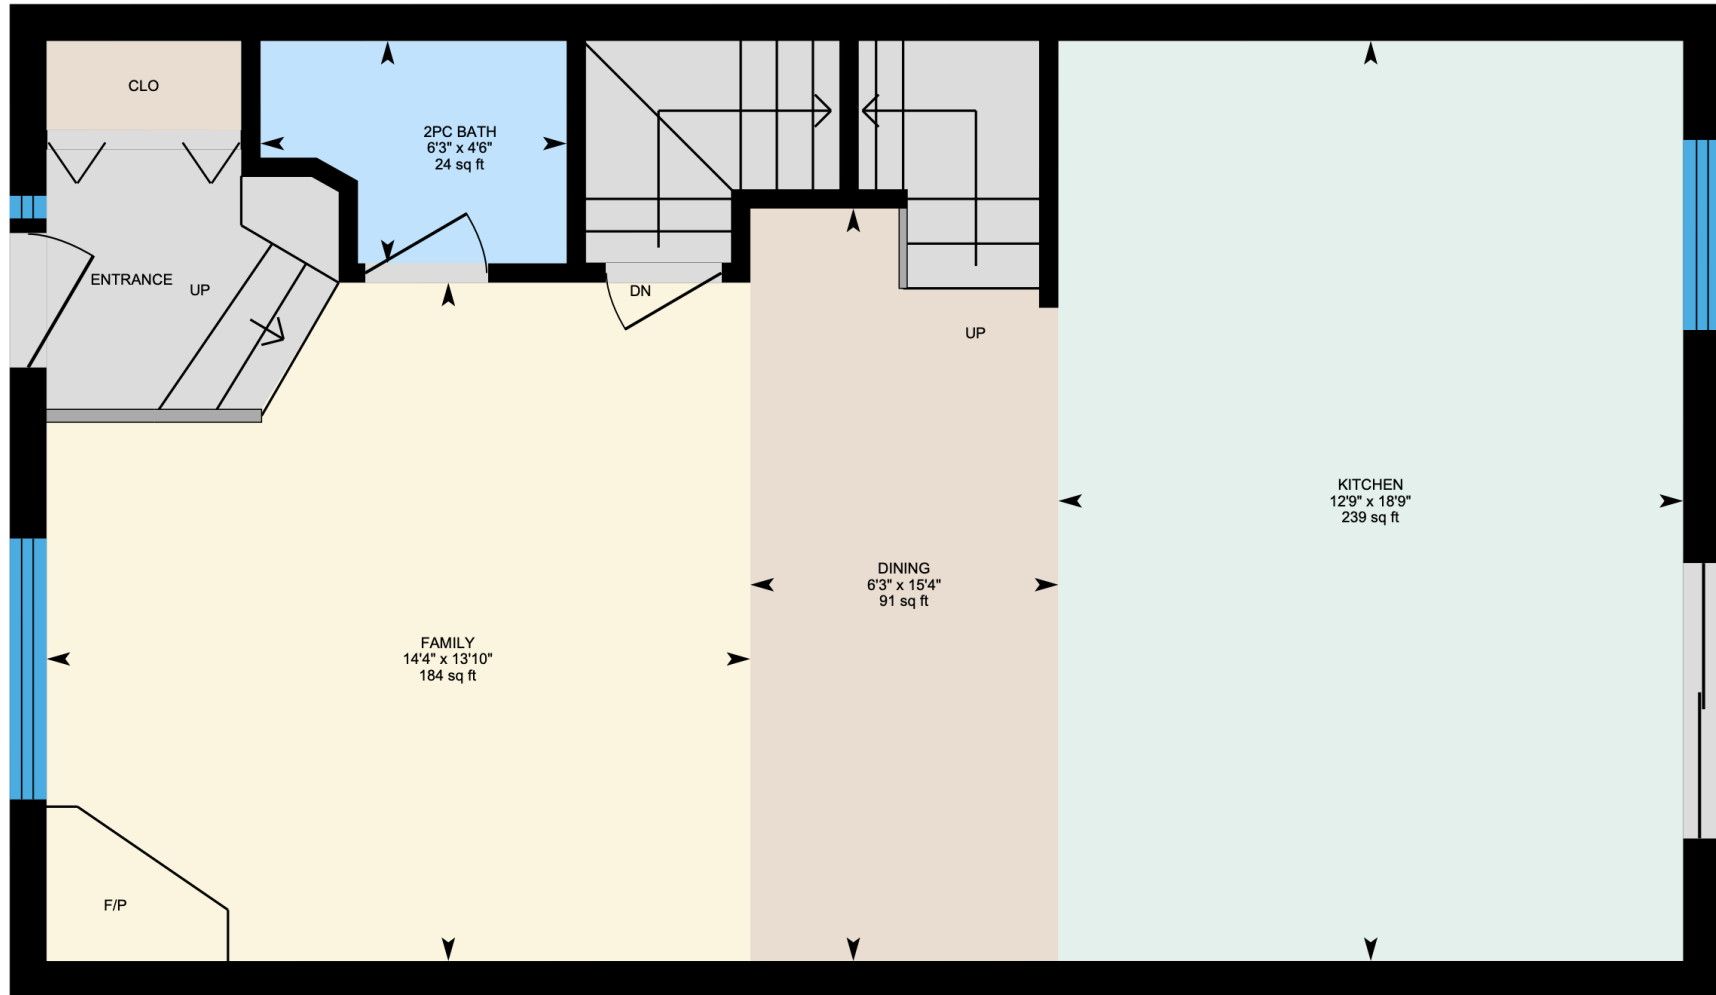

Ali & Chris Homes
3535 boul. St-Charles #304, Kirkland
514-880-4689
aliandchrishomes.com

Main Floor: Total Interior Area: 625 sq. ft.
1st Floor: Total Interior Area: 641 sq. ft.
Basement: Total Interior Area: 386 sq. ft.

White regions are excluded from total floor area. All room dimensions and floor areas must be considered approximate and are subject to independent verification. For method of measurement please contact Ali & Chris Homes.