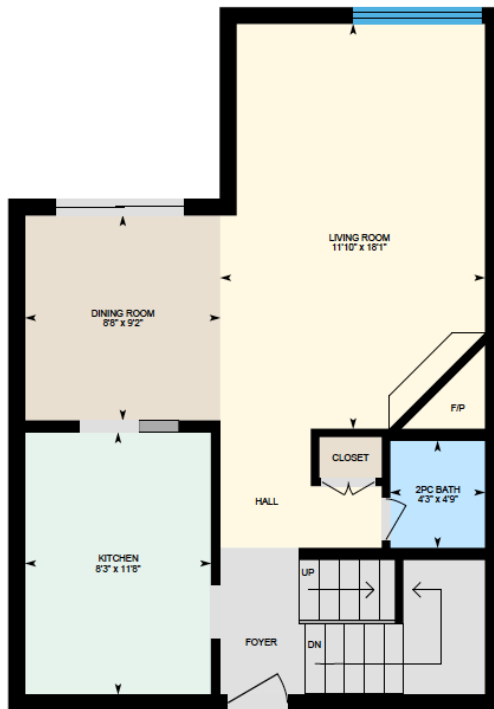

ALI & CHRIS

HOMES | MAISONS

21 Boul. Kirkland, #120, Kirkland

Ali & Chris Homes
147 Cartier, Suite 400, Pointe Claire
514-880-4689
aliandchrishomes.com

White regions are excluded from total floor area. All room dimensions and floor areas must be considered approximate and are subject to independent verification. For method of measurement please contact Ali & Chris Homes.