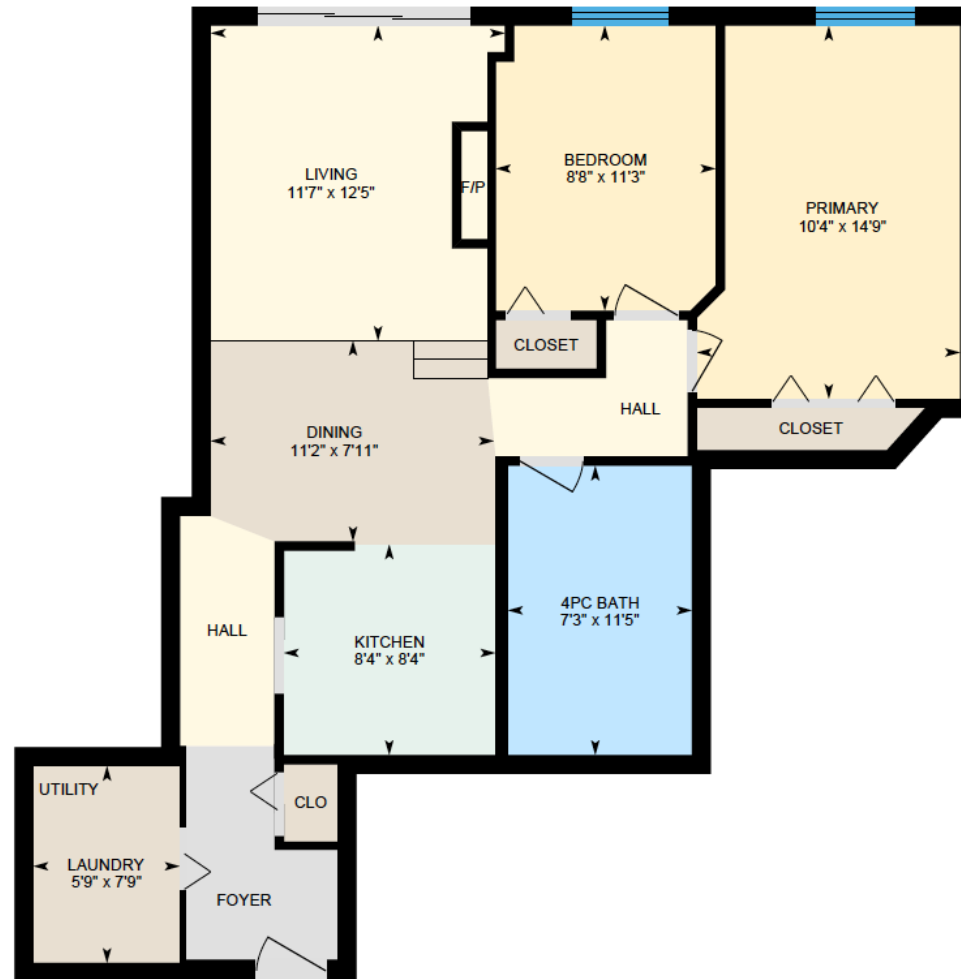

# ALI & CHRIS

HOMES | MAISONS

2150 Saint-Joseph, #203, Lachine

Ali & Chris Homes  
147 Cartier, Suite 400, Pointe Claire  
514-880-4689  
aliandchrishomes.com

White regions are excluded from total floor area. All room dimensions and floor areas must be considered approximate and are subject to independent verification. For method of measurement please contact Ali & Chris Homes.