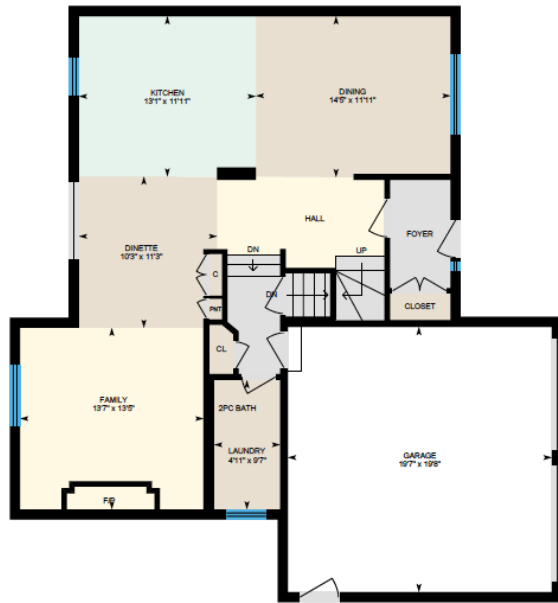

ALI & CHRIS

HOMES | MAISONS

2144 rue des Malards, Vaudreuil-Dorion

Ali & Chris Homes
147 Cartier, Suite 400, Pointe Claire
514-880-4689
aliandchrishomes.com

White regions are excluded from total floor area. All room dimensions and floor areas must be considered approximate and are subject to independent verification. For method of measurement please contact Ali & Chris Homes.