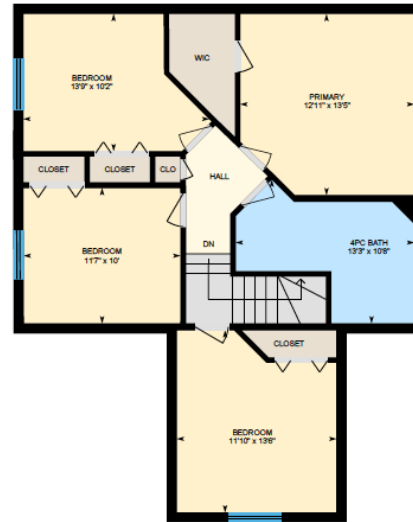

ALI & CHRIS

HOMES | MAISONS

2144 rue des Malards, Vaudreuil-Dorion

Ali & Chris Homes
147 Cartier, Suite 400, Pointe Claire
514-880-4689
aliandchrishomes.com

White regions are excluded from total floor area. All room dimensions and floor areas must be considered approximate and are subject to independent verification. For method of measurement please contact Ali & Chris Homes.