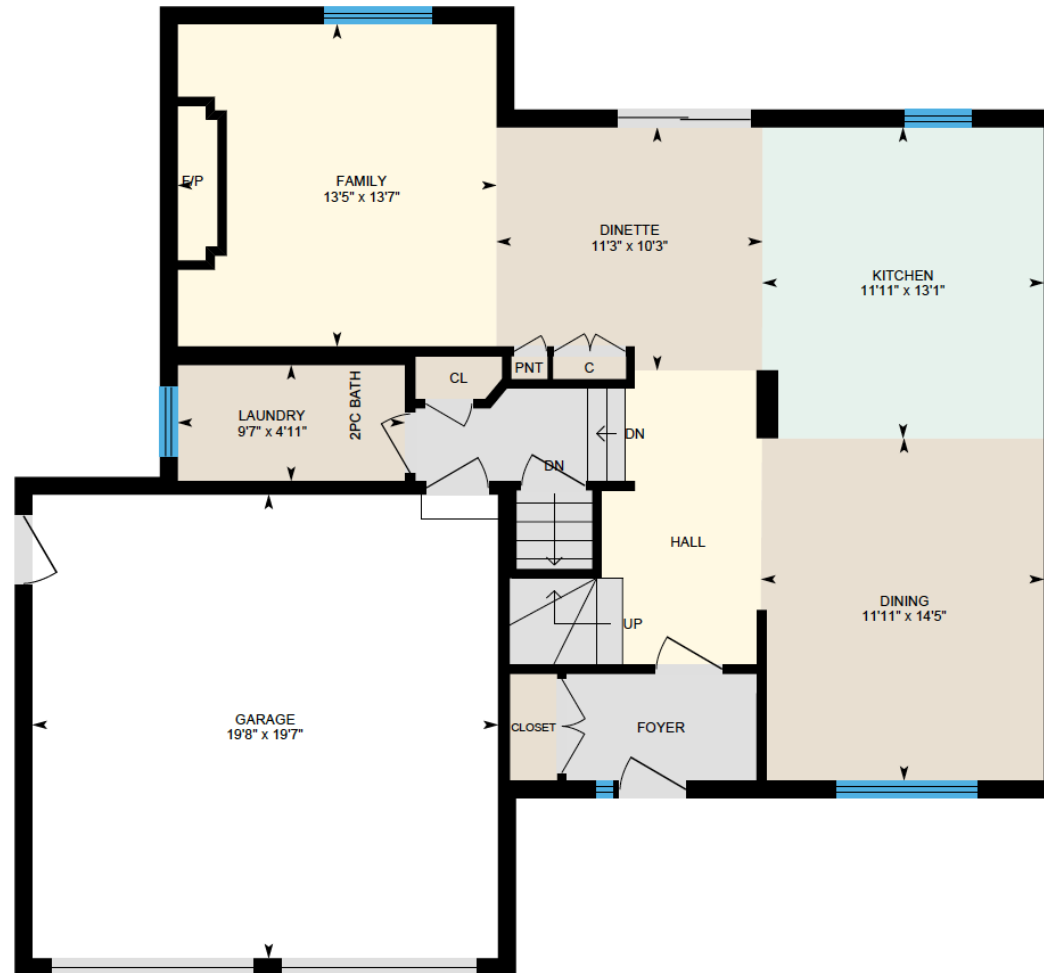

ALI & CHRIS

HOMES | MAISONS

2144 rue des Malards, Vaudreuil-Dorion

Ali & Chris Homes
147 Cartier, Suite 400, Pointe Claire
514-880-4689
aliandchrishomes.com

White regions are excluded from total floor area. All room dimensions and floor areas must be considered approximate and are subject to independent verification. For method of measurement please contact Ali & Chris Homes.