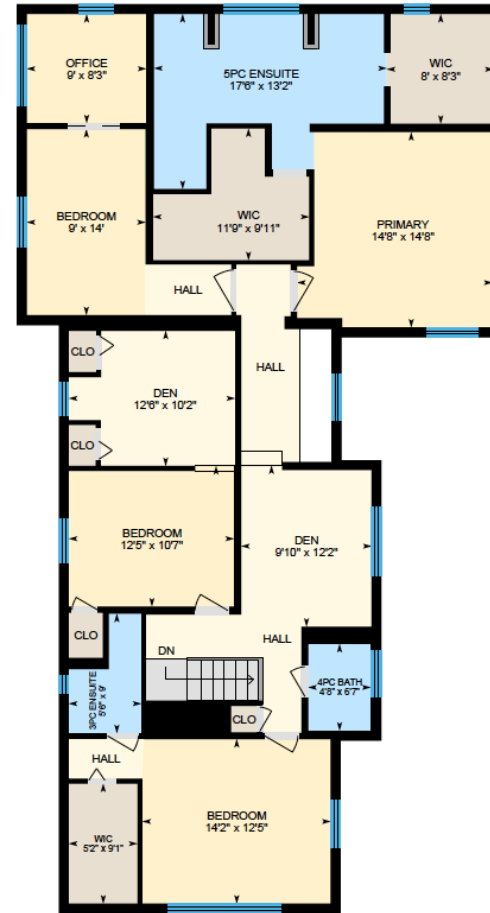

ALI & CHRIS

HOMES | MAISONS

211 Gables Court, Beaconsfield

Ali & Chris Homes
147 Cartier, Suite 400, Pointe Claire
514-880-4689
aliandchrishomes.com

White regions are excluded from total floor area. All room dimensions and floor areas must be considered approximate and are subject to independent verification. For method of measurement please contact Ali & Chris Homes.