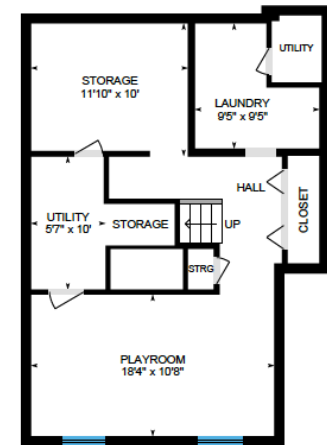

ALI & CHRIS

HOMES | MAISONS

211 Gables Court, Beaconsfield

Ali & Chris Homes
147 Cartier, Suite 400, Pointe Claire
514-880-4689
aliandchrishomes.com

White regions are excluded from total floor area. All room dimensions and floor areas must be considered approximate and are subject to independent verification. For method of measurement please contact Ali & Chris Homes.