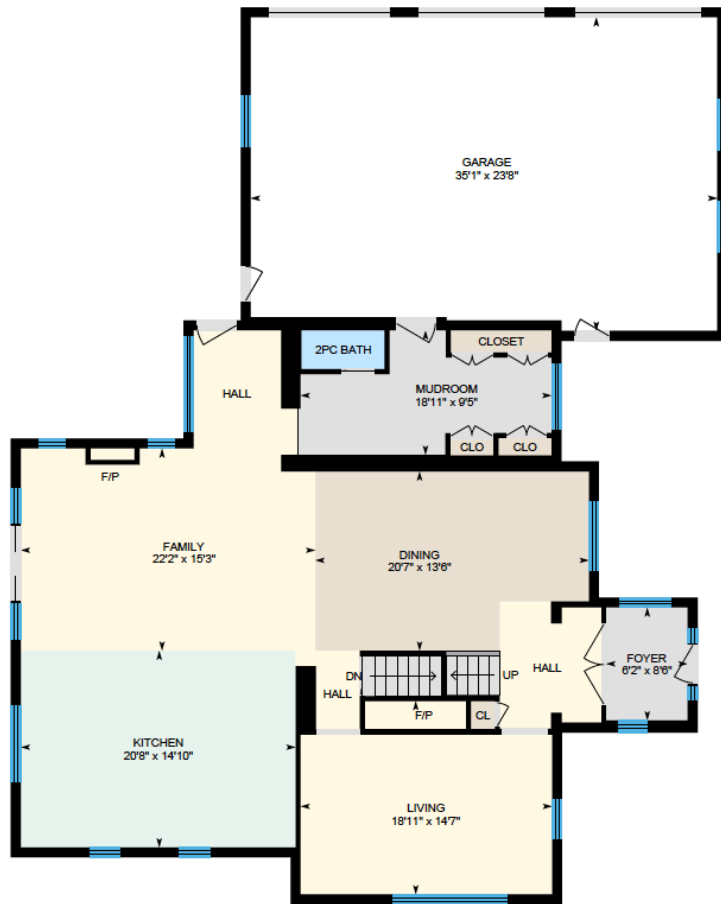

ALI & CHRIS

HOMES | MAISONS

211 Gables Court, Beaconsfield

Ali & Chris Homes
147 Cartier, Suite 400, Pointe Claire
514-880-4689
aliandchrishomes.com

White regions are excluded from total floor area. All room dimensions and floor areas must be considered approximate and are subject to independent verification. For method of measurement please contact Ali & Chris Homes.