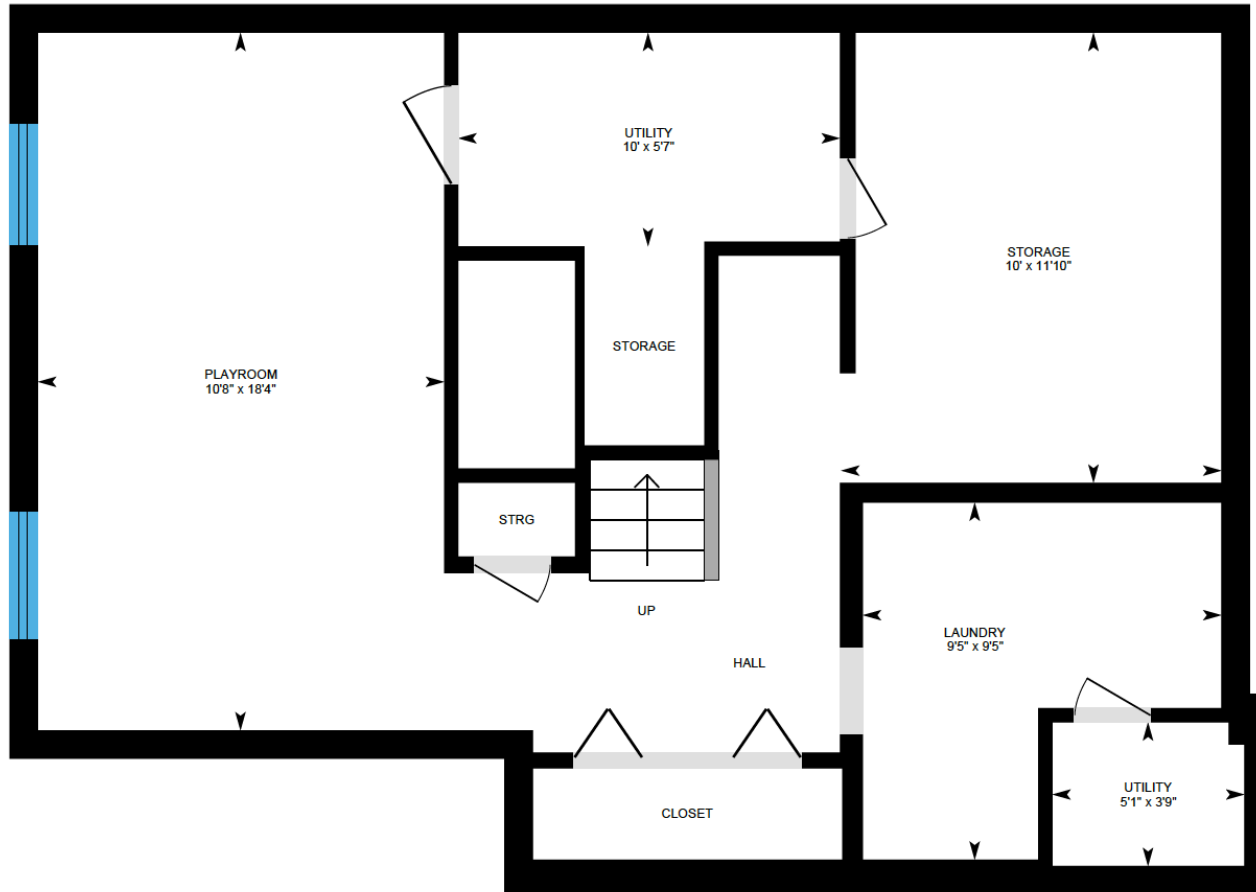

ALI & CHRIS

HOMES | MAISONS

211 Gables Court, Beaconsfield

Ali & Chris Homes
147 Cartier, Suite 400, Pointe Claire
514-880-4689
aliandchrishomes.com

White regions are excluded from total floor area. All room dimensions and floor areas must be considered approximate and are subject to independent verification. For method of measurement please contact Ali & Chris Homes.