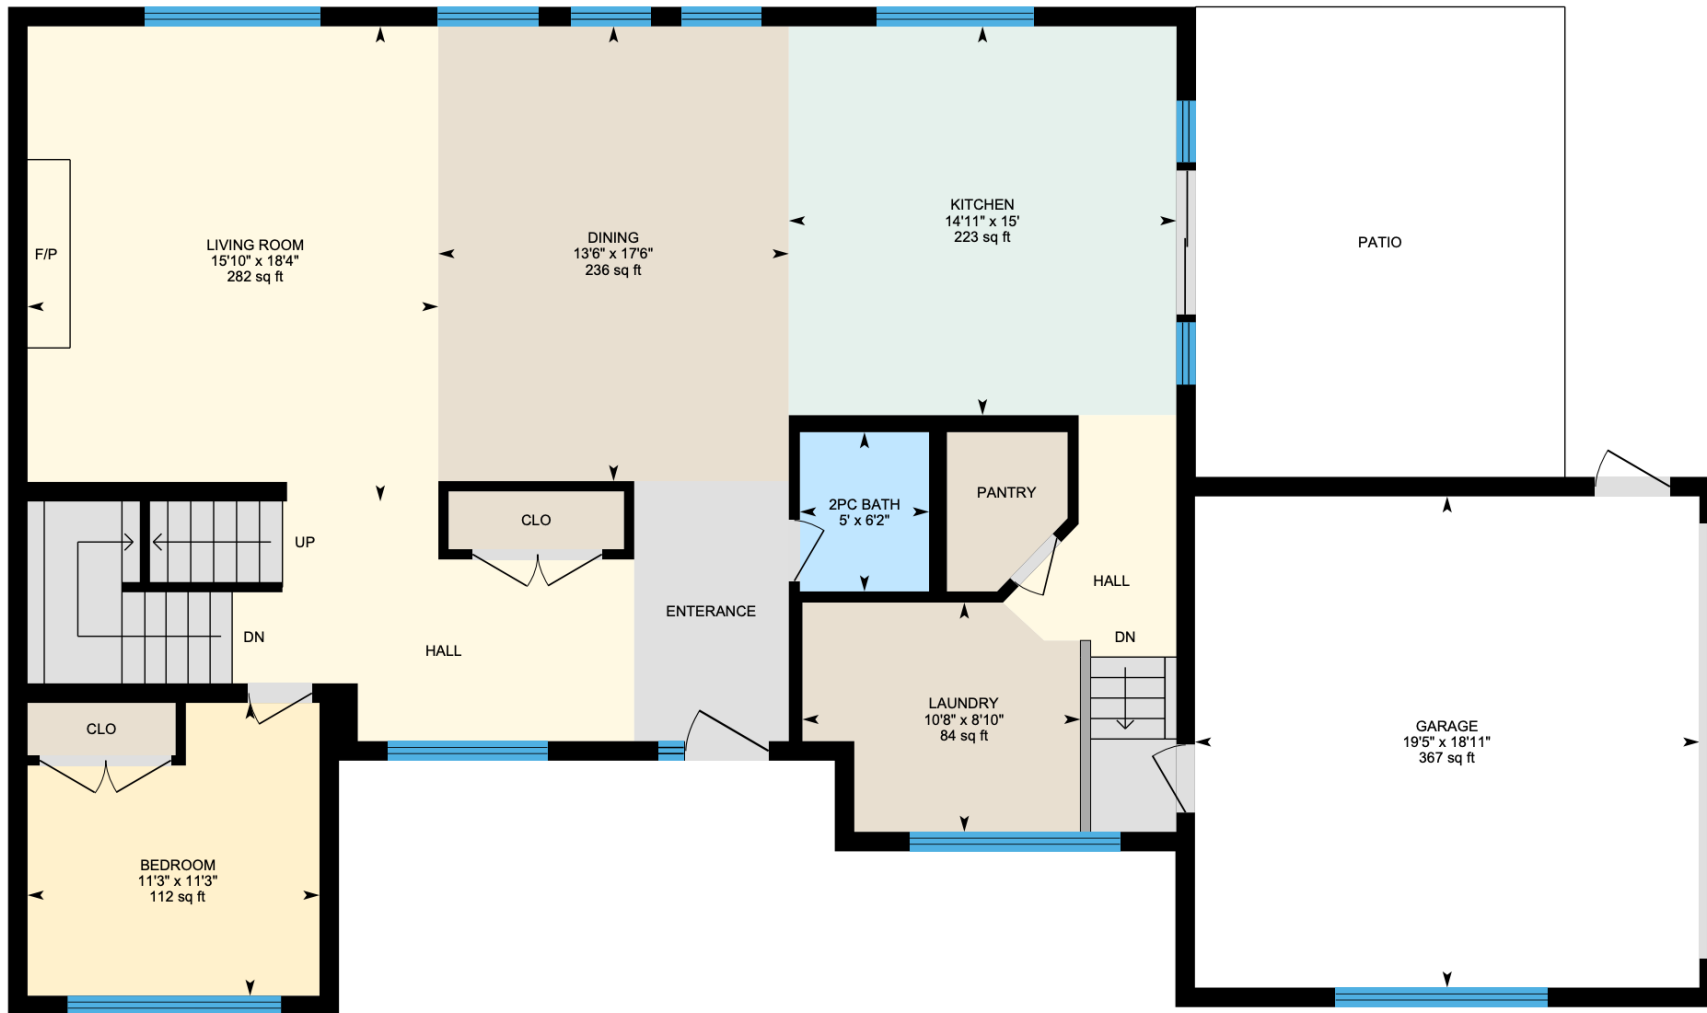

Ali & Chris Homes
3535 boul. St-Charles #304, Kirkland
514-880-4689
aliandchrishomes.com

Main Floor: Total Interior Area: 1371 sq. ft.
1st Floor: Total Interior Area: 1344 sq. ft.
Basement 1: Total Interior Area: 1232 sq. ft.

White regions are excluded from total floor area. All room dimensions and floor areas must be considered approximate and are subject to independent verification. For method of measurement please contact Ali & Chris Homes.