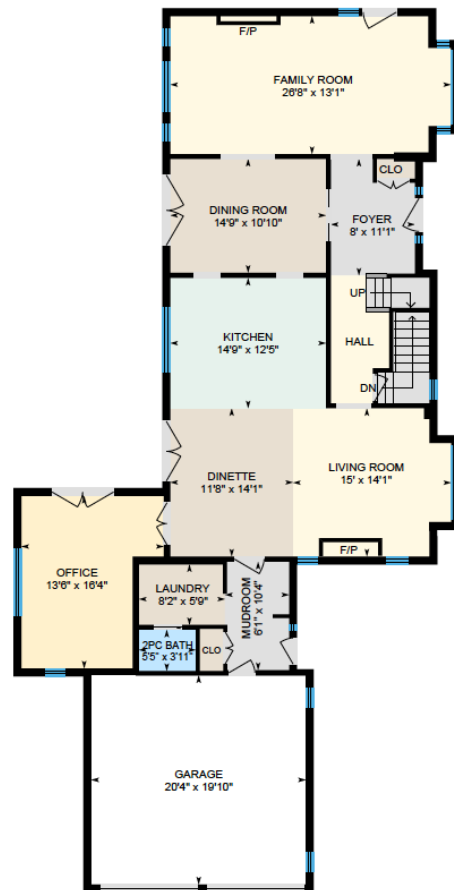

# ALI & CHRIS

HOMES | MAISONS

207 Rue Lorraine, Baie-d'Urfé

Ali & Chris Homes  
147 Cartier, Suite 400, Pointe Claire  
514-880-4689  
aliandchrishomes.com

White regions are excluded from total floor area. All room dimensions and floor areas must be considered approximate and are subject to independent verification. For method of measurement please contact Ali & Chris Homes.