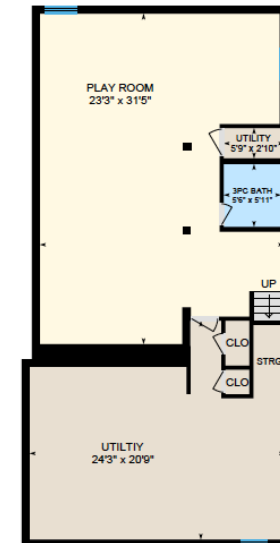

# ALI & CHRIS

HOMES | MAISONS

207 Rue Lorraine, Baie-d'Urfé

Ali & Chris Homes  
147 Cartier, Suite 400, Pointe Claire  
514-880-4689  
aliandchrishomes.com

White regions are excluded from total floor area. All room dimensions and floor areas must be considered approximate and are subject to independent verification. For method of measurement please contact Ali & Chris Homes.