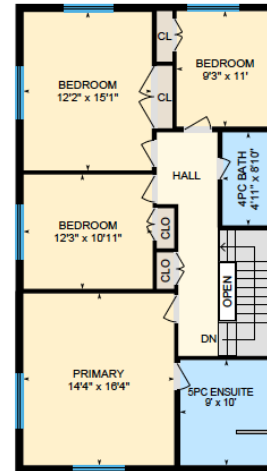

# ALI & CHRIS

HOMES | MAISONS

207 Rue Lorraine, Baie-d'Urfé

Ali & Chris Homes  
147 Cartier, Suite 400, Pointe Claire  
514-880-4689  
aliandchrishomes.com

White regions are excluded from total floor area. All room dimensions and floor areas must be considered approximate and are subject to independent verification. For method of measurement please contact Ali & Chris Homes.