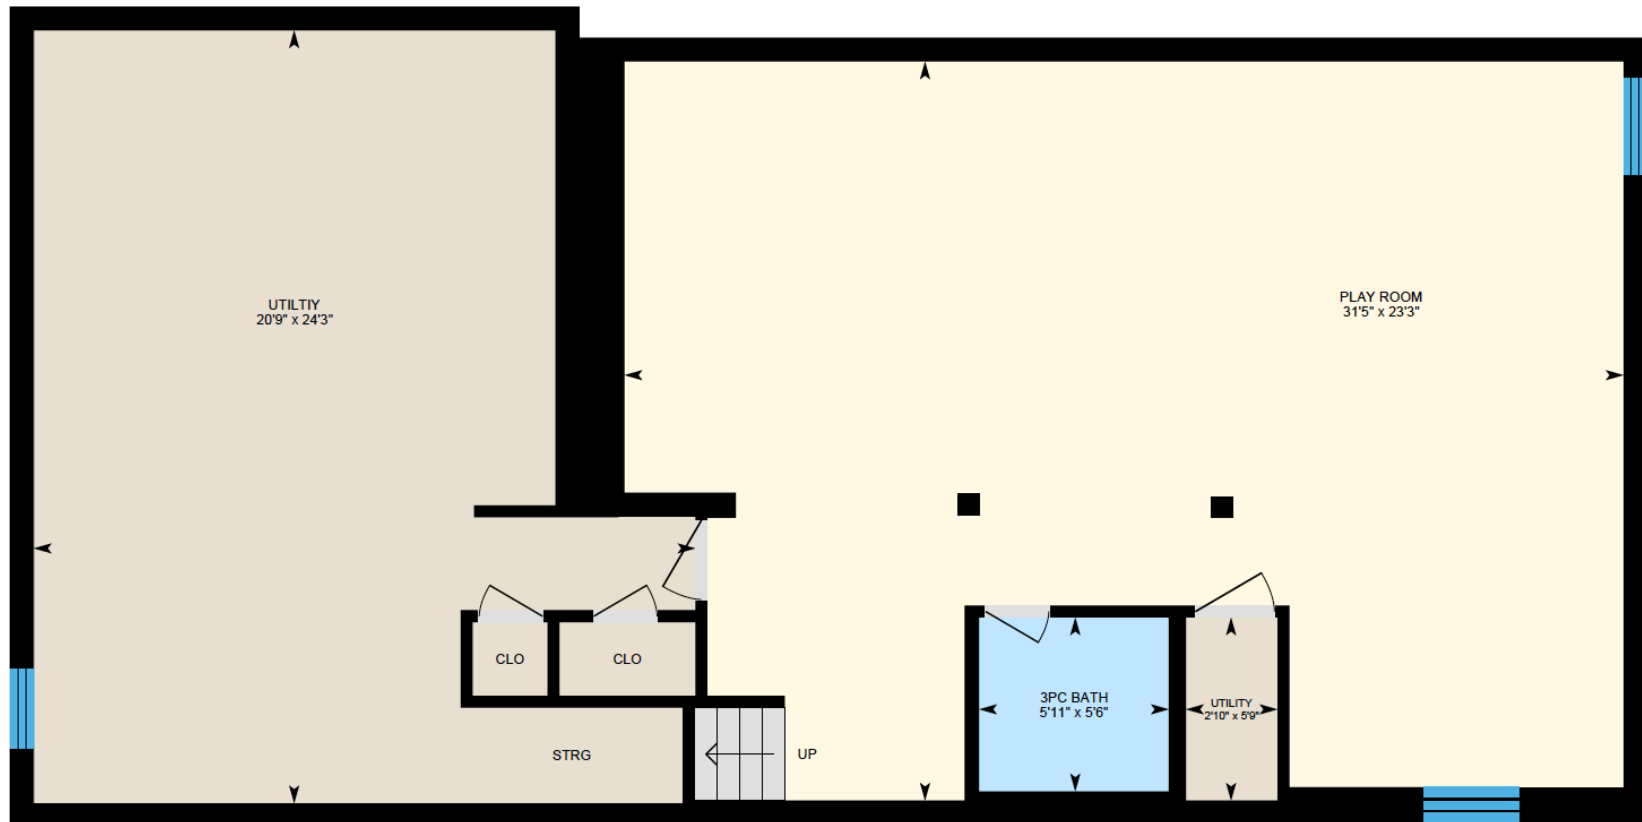

ALI & CHRIS

HOMES | MAISONS

207 Rue Lorraine, Baie-d'Urfé

Ali & Chris Homes
147 Cartier, Suite 400, Pointe Claire
514-880-4689
aliandchrishomes.com

White regions are excluded from total floor area. All room dimensions and floor areas must be considered approximate and are subject to independent verification. For method of measurement please contact Ali & Chris Homes.