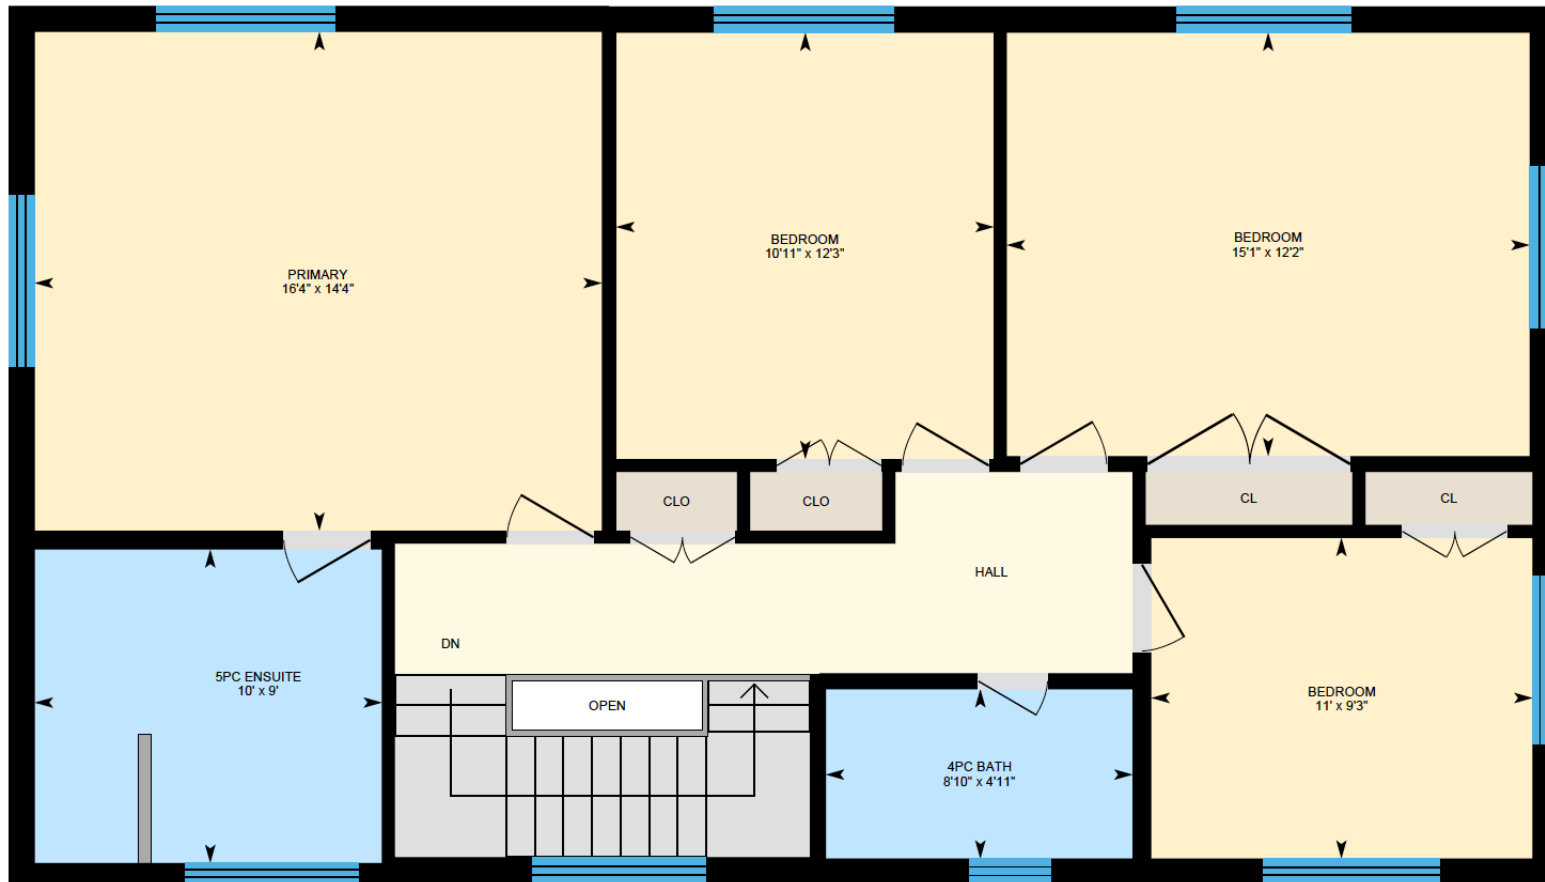

ALI & CHRIS

HOMES | MAISONS

207 Rue Lorraine, Baie-d'Urfé

Ali & Chris Homes
147 Cartier, Suite 400, Pointe Claire
514-880-4689
aliandchrishomes.com

White regions are excluded from total floor area. All room dimensions and floor areas must be considered approximate and are subject to independent verification. For method of measurement please contact Ali & Chris Homes.