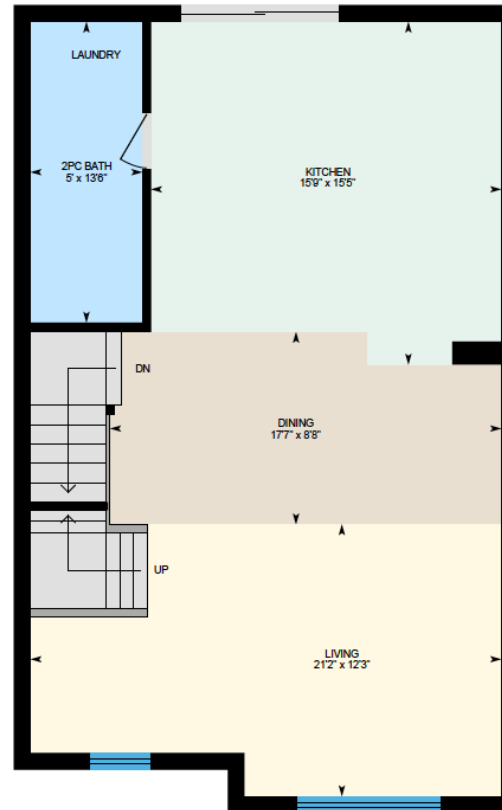

ALI & CHRIS

HOMES | MAISONS

2060 Rue Phil-Goyette, Vaudreuil-Dorion

Ali & Chris Homes
147 Cartier, Suite 400, Pointe Claire
514-880-4689
aliandchrishomes.com

White regions are excluded from total floor area. All room dimensions and floor areas must be considered approximate and are subject to independent verification. For method of measurement please contact Ali & Chris Homes.