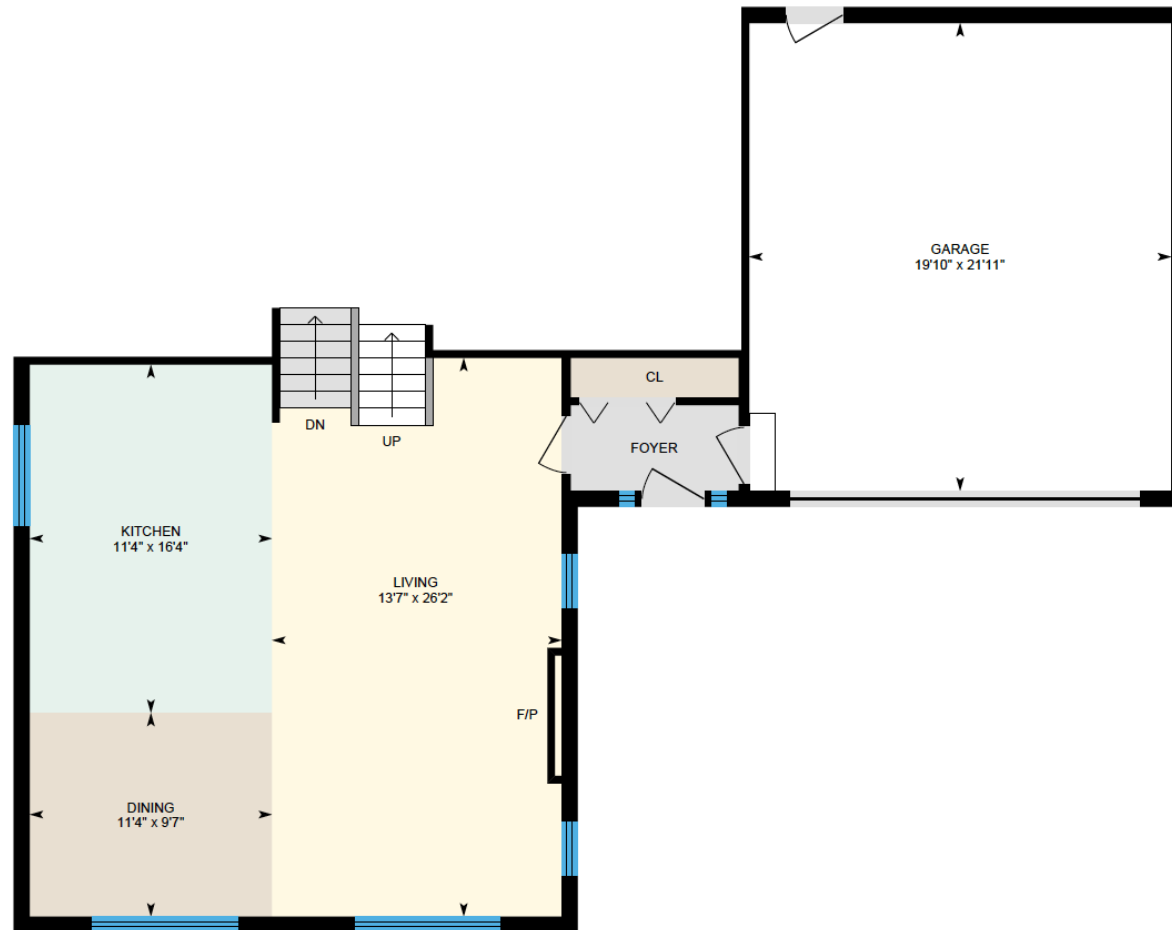

ALI & CHRIS

HOMES | MAISONS

201 Av. Rowan, Beaconsfield

Ali & Chris Homes
147 Cartier, Suite 400, Pointe Claire
514-880-4689
aliandchrishomes.com

White regions are excluded from total floor area. All room dimensions and floor areas must be considered approximate and are subject to independent verification. For method of measurement please contact Ali & Chris Homes.