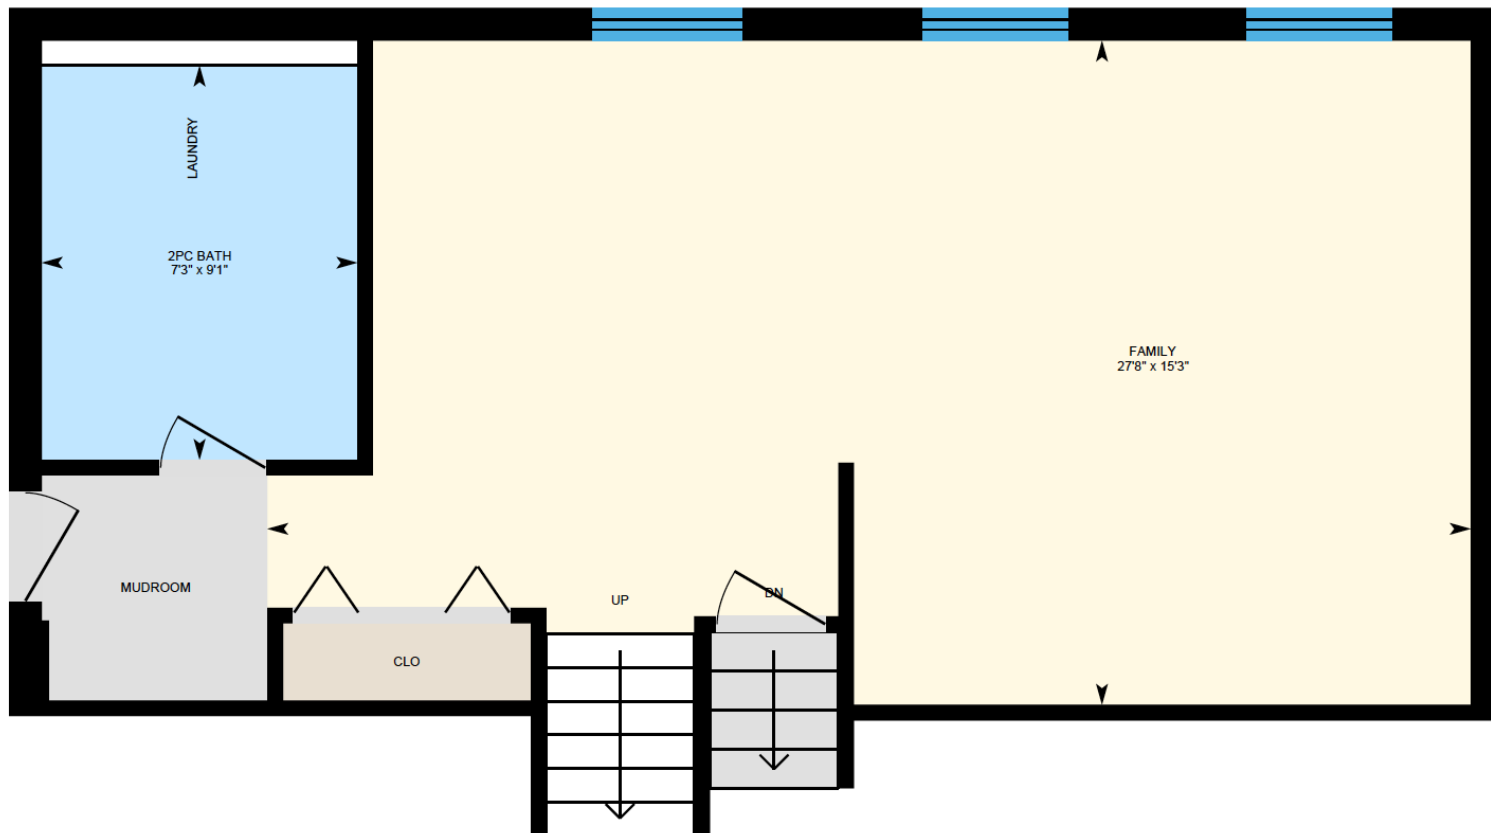

ALI & CHRIS

HOMES | MAISONS

201 Av. Rowan, Beaconsfield

Ali & Chris Homes
147 Cartier, Suite 400, Pointe Claire
514-880-4689
aliandchrishomes.com

White regions are excluded from total floor area. All room dimensions and floor areas must be considered approximate and are subject to independent verification. For method of measurement please contact Ali & Chris Homes.