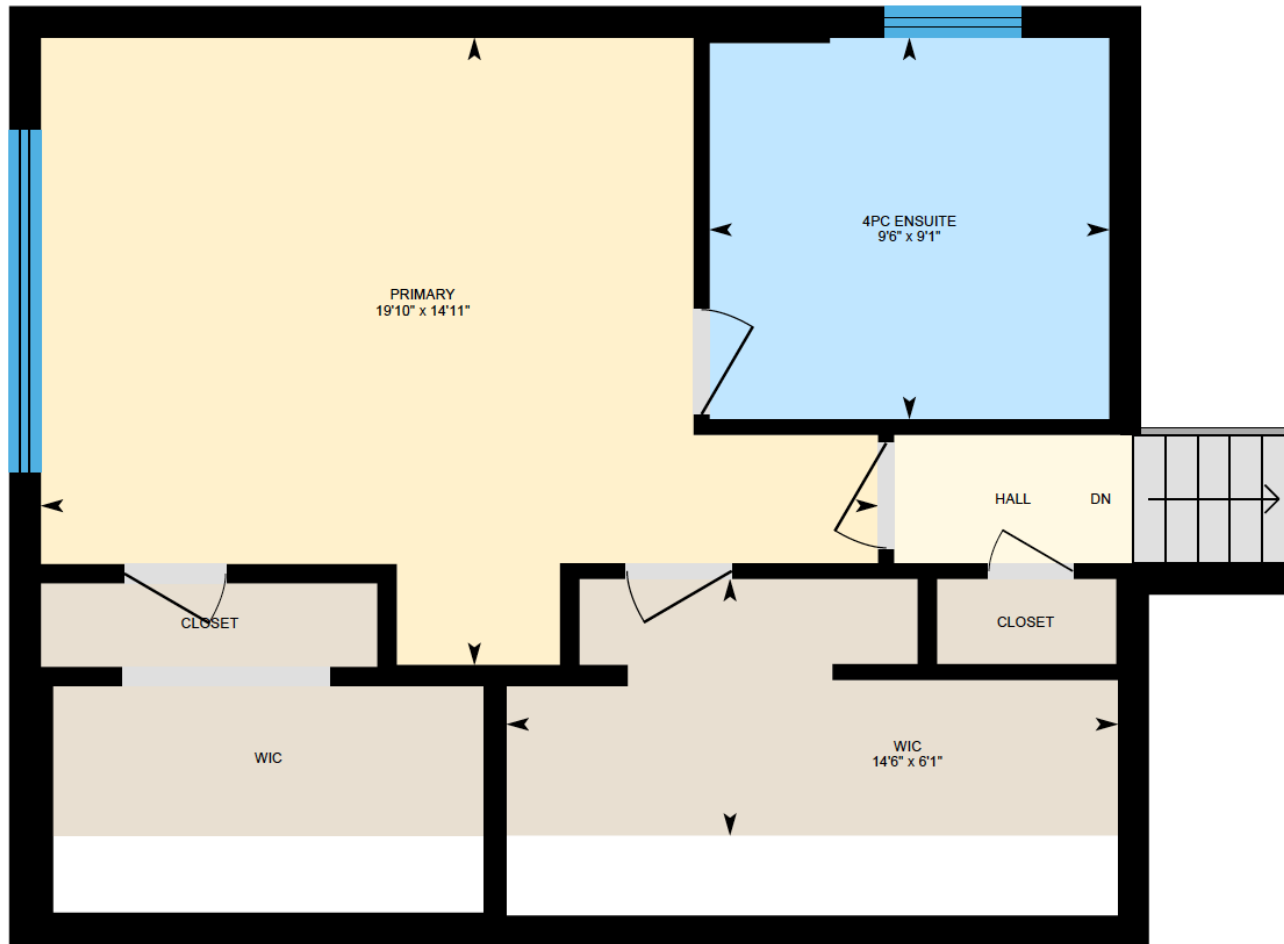

ALI & CHRIS

HOMES | MAISONS

191 Rue Hampshire, Beaconsfield

Ali & Chris Homes
147 Cartier, Suite 400, Pointe Claire
514-880-4689
aliandchrishomes.com

White regions are excluded from total floor area. All room dimensions and floor areas must be considered approximate and are subject to independent verification. For method of measurement please contact Ali & Chris Homes.