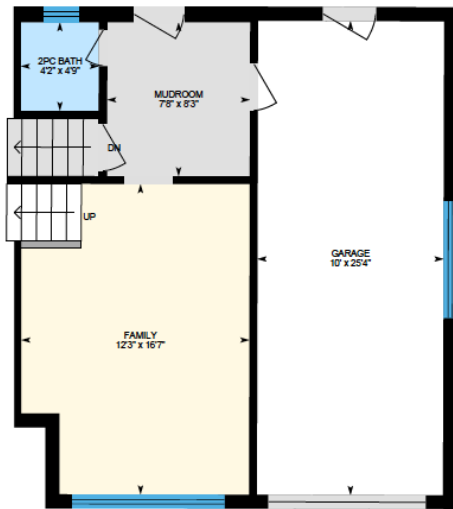

ALI & CHRIS

HOMES | MAISONS

191 Rue Hampshire, Beaconsfield

Ali & Chris Homes
147 Cartier, Suite 400, Pointe Claire
514-880-4689
aliandchrishomes.com

White regions are excluded from total floor area. All room dimensions and floor areas must be considered approximate and are subject to independent verification. For method of measurement please contact Ali & Chris Homes.