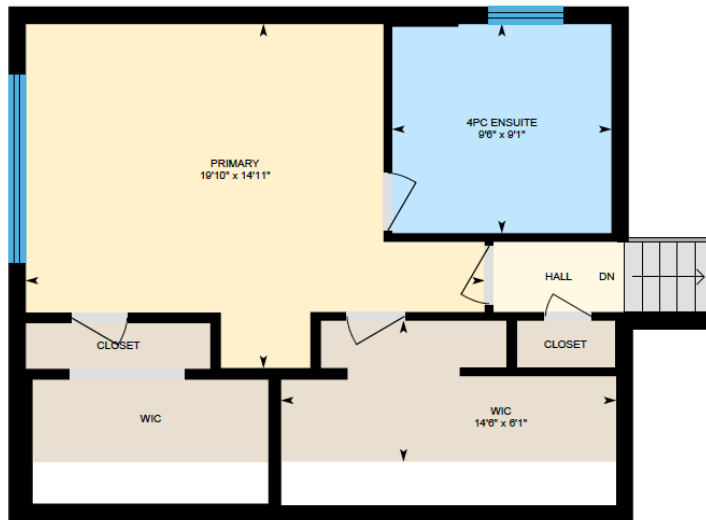

ALI & CHRIS

HOMES | MAISONS

191 Rue Hampshire, Beaconsfield

Ali & Chris Homes
147 Cartier, Suite 400, Pointe Claire
514-880-4689
aliandchrishomes.com

White regions are excluded from total floor area. All room dimensions and floor areas must be considered approximate and are subject to independent verification. For method of measurement please contact Ali & Chris Homes.