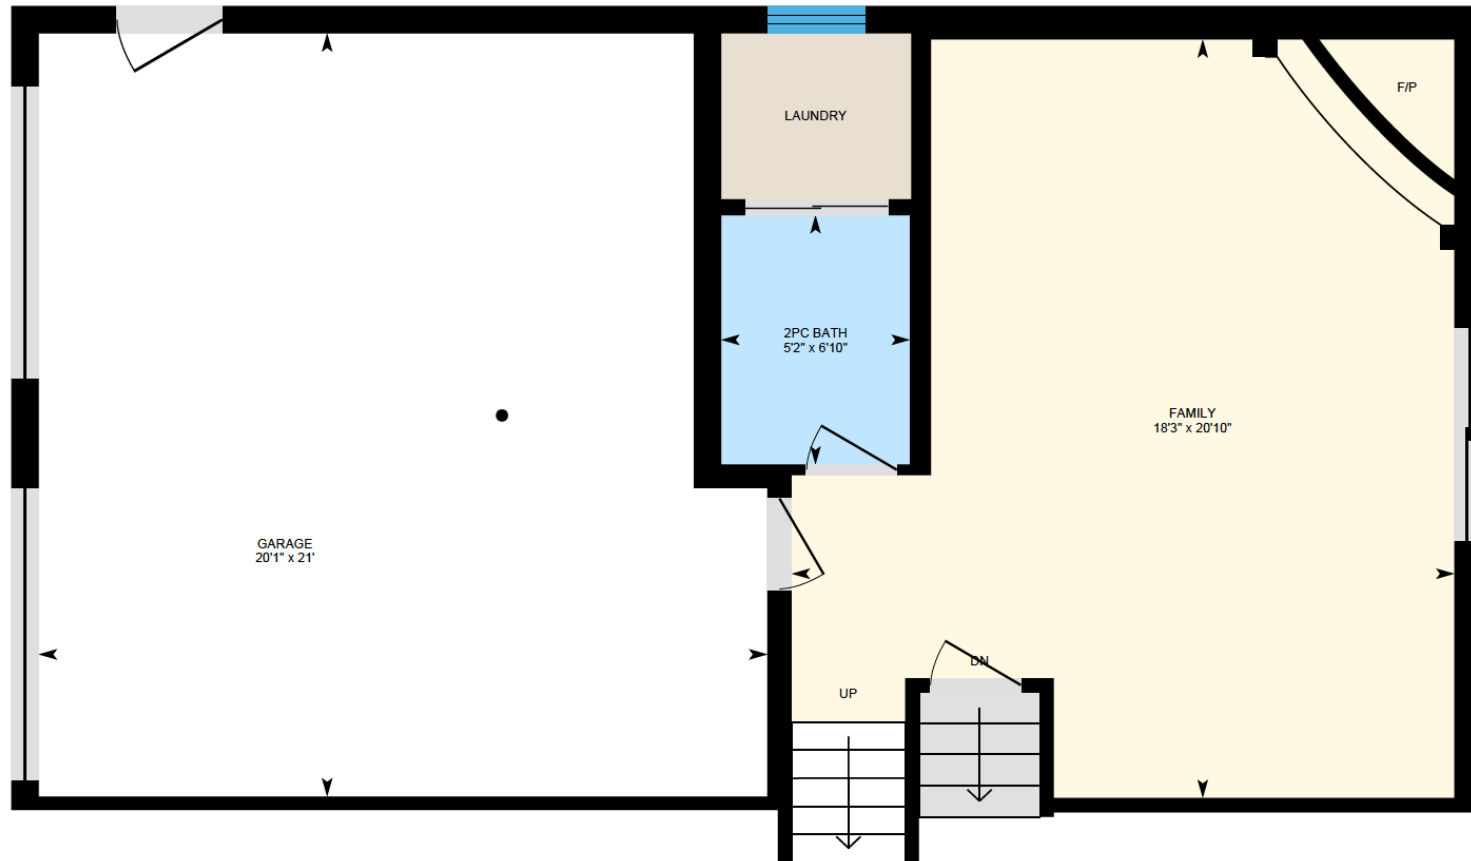

ALI & CHRIS

HOMES | MAISONS

19 Lido, Dollard-des-Ormeaux

BASEMENT 1

Ali & Chris Homes
147 Cartier, Suite 400, Pointe Claire
514-880-4689
aliandchrishomes.com

White regions are excluded from total floor area. All room dimensions and floor areas must be considered approximate and are subject to independent verification. For method of measurement please contact Ali & Chris Homes.