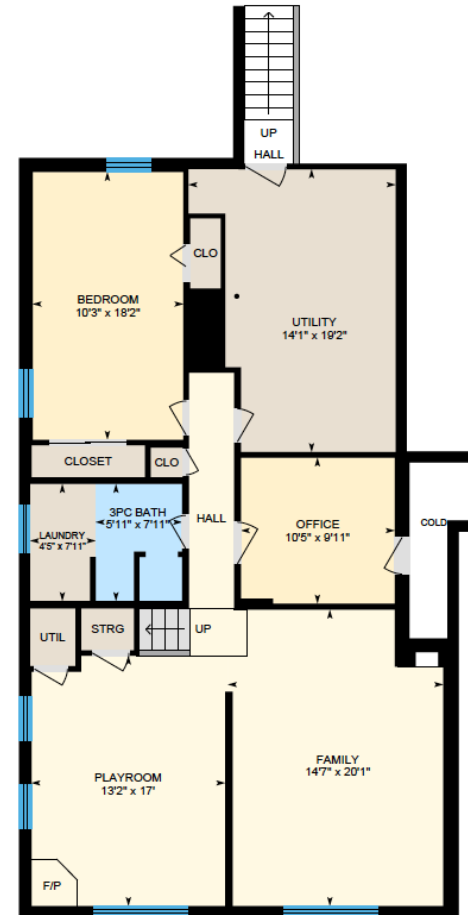

ALI & CHRIS

HOMES | MAISONS

156 Liberty Road, Beaconsfield

Ali & Chris Homes
147 Cartier, Suite 400, Pointe Claire
514-880-4689
aliandchrishomes.com

White regions are excluded from total floor area. All room dimensions and floor areas must be considered approximate and are subject to independent verification. For method of measurement please contact Ali & Chris Homes.