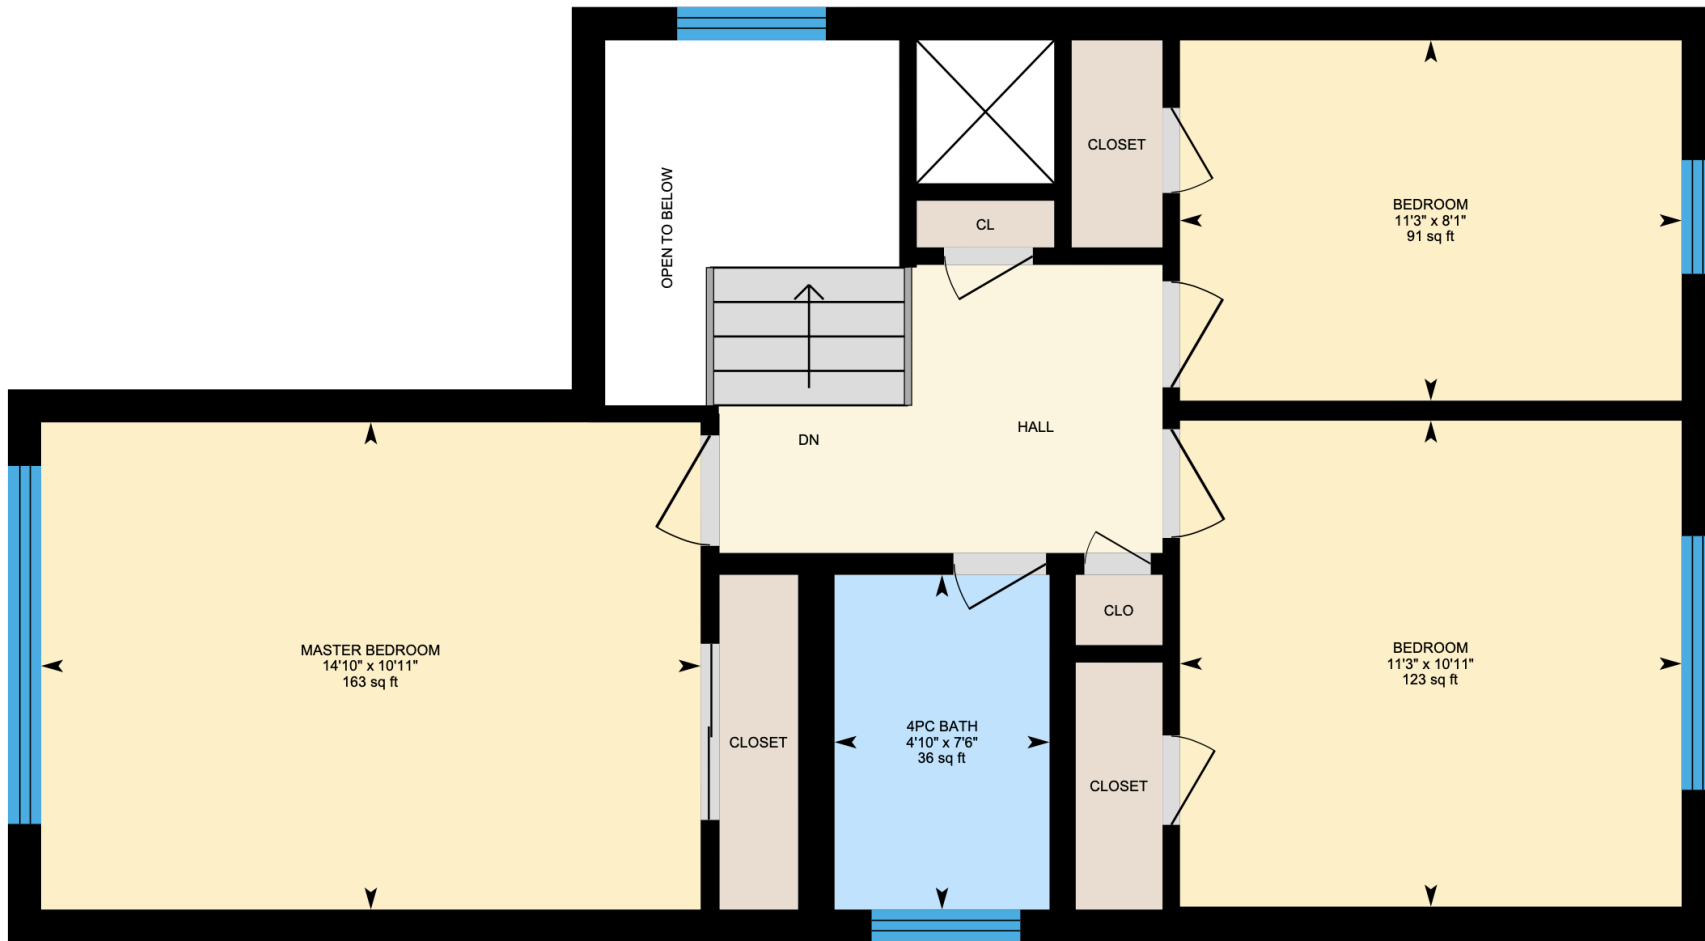

Ali & Chris Homes
3535 boul. St-Charles #304, Kirkland
514-880-4689
aliandchrishomes.com

Main Floor: Total Interior Area: 545 sq. ft.
1st Floor: Total Interior Area: 557 sq. ft.
Basement: Total Interior Area: 820 sq. ft.

White regions are excluded from total floor area. All room dimensions and floor areas must be considered approximate and are subject to independent verification. For method of measurement please contact Ali & Chris Homes.