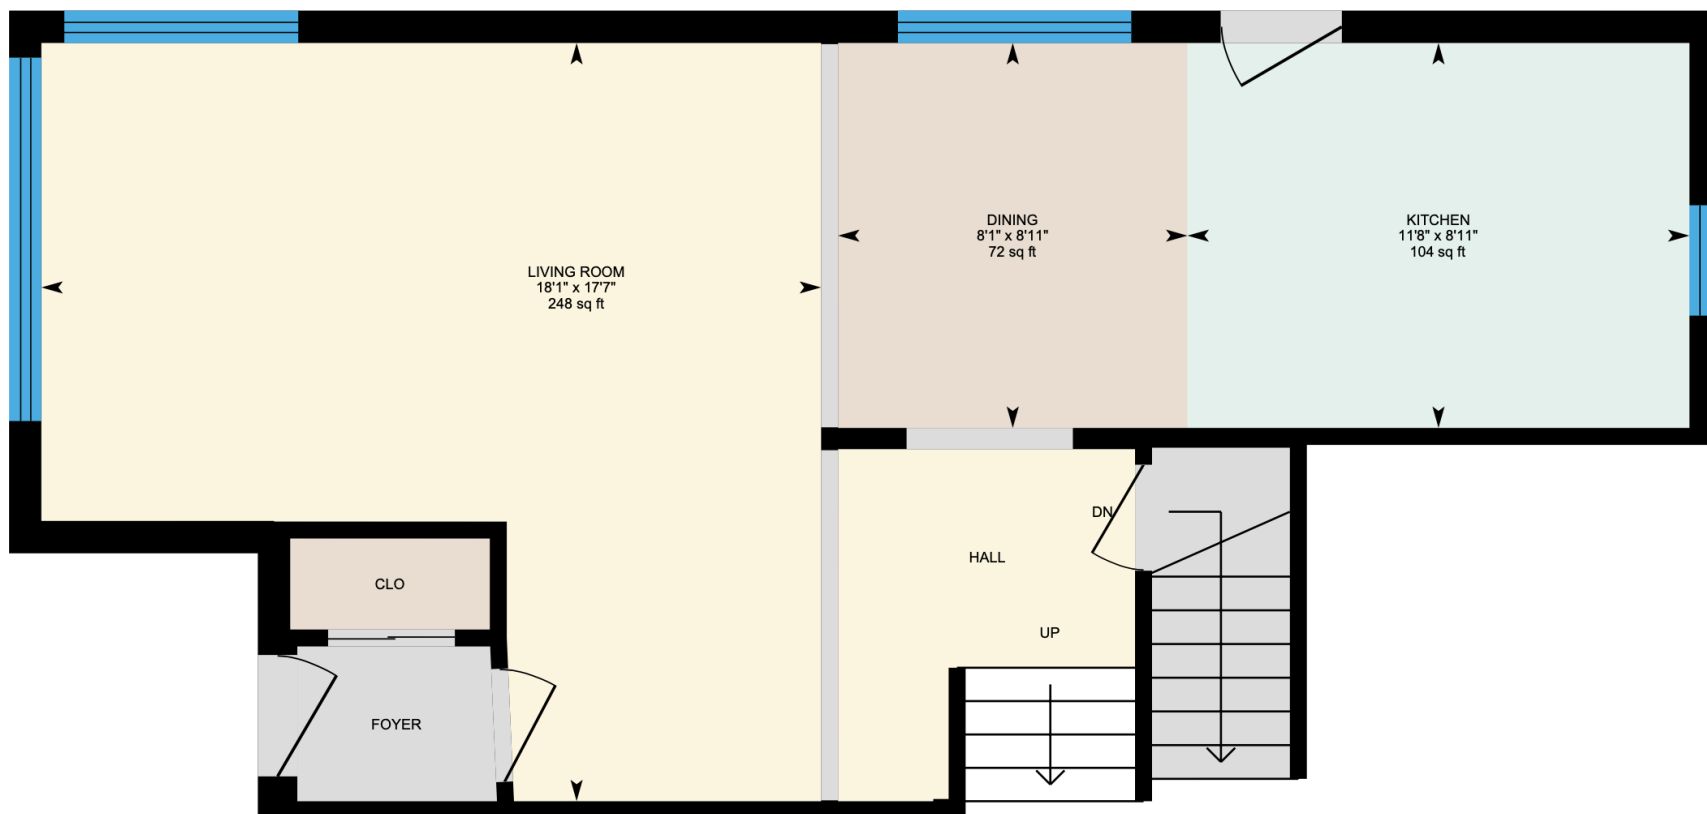

Ali & Chris Homes
3535 boul. St-Charles #304, Kirkland
514-880-4689
aliandchrishomes.com

Main Floor: Total Interior Area: 545 sq. ft.
1st Floor: Total Interior Area: 557 sq. ft.
Basement: Total Interior Area: 820 sq. ft.

White regions are excluded from total floor area. All room dimensions and floor areas must be considered approximate and are subject to independent verification. For method of measurement please contact Ali & Chris Homes.