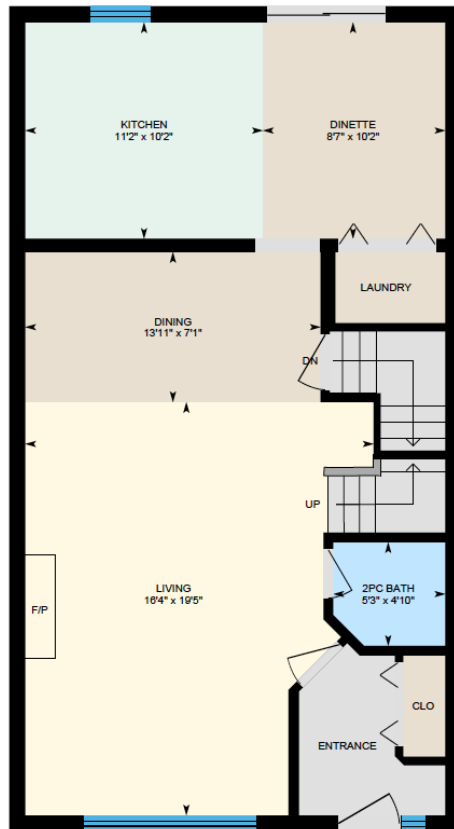

# ALI & CHRIS

HOMES | MAISONS

146B Alston, Pointe Claire

Ali & Chris Homes  
147 Cartier, Suite 400, Pointe Claire  
514-880-4689  
aliandchrishomes.com

White regions are excluded from total floor area. All room dimensions and floor areas must be considered approximate and are subject to independent verification. For method of measurement please contact Ali & Chris Homes.