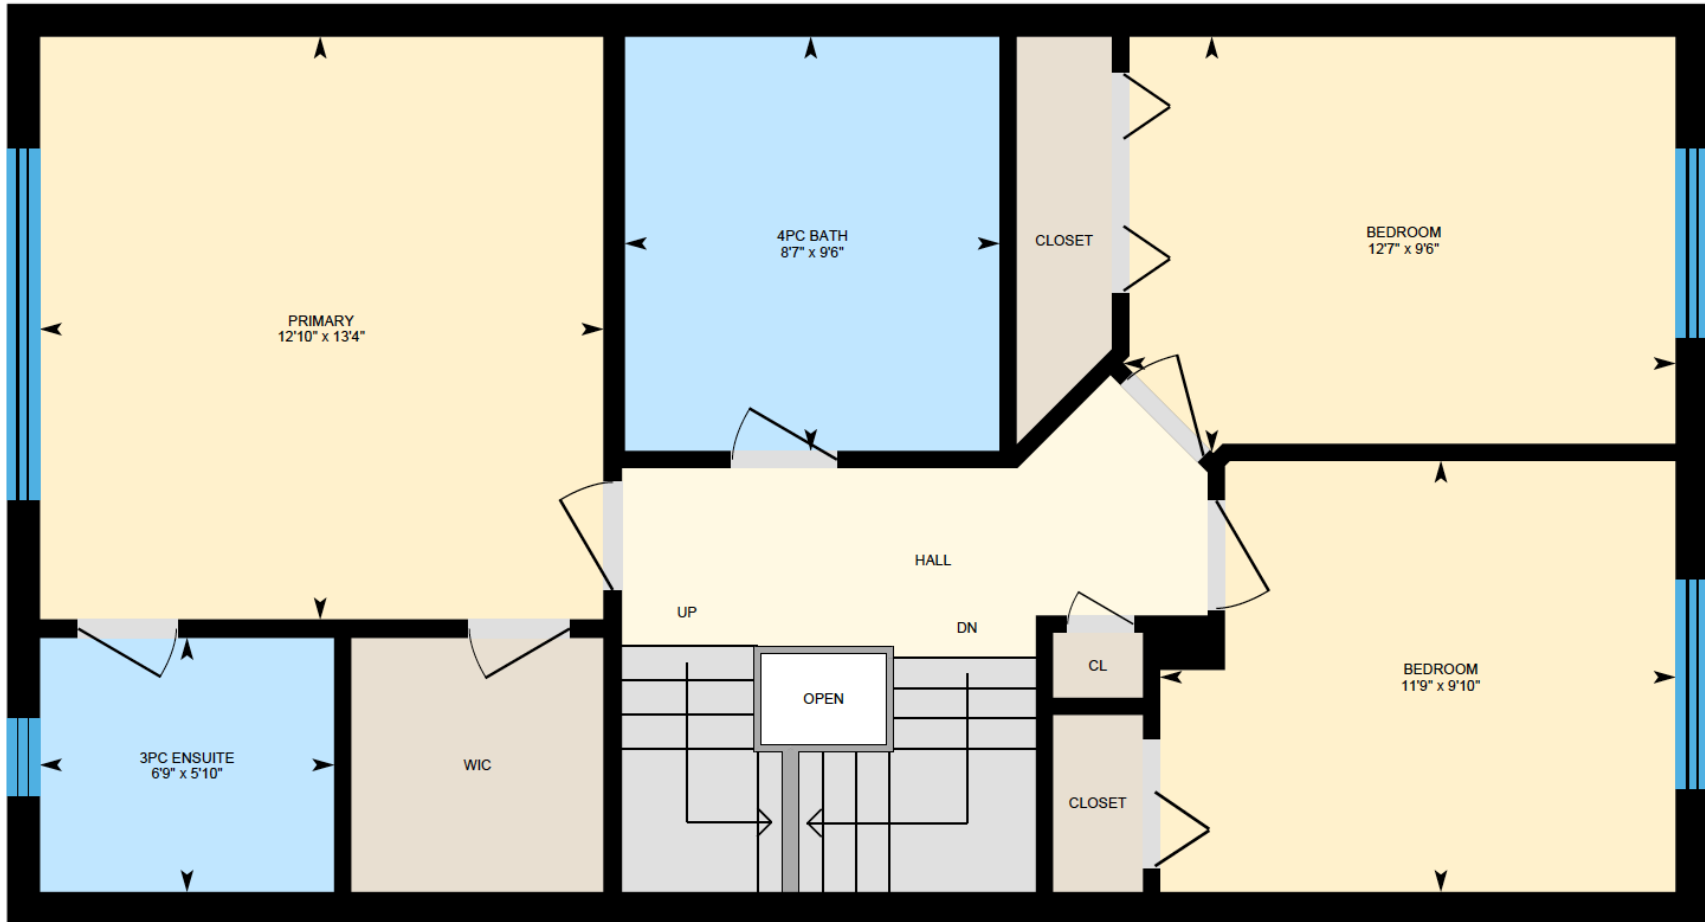

ALI & CHRIS

HOMES | MAISONS

146B Alston, Pointe Claire

Ali & Chris Homes
147 Cartier, Suite 400, Pointe Claire
514-880-4689
aliandchrishomes.com

White regions are excluded from total floor area. All room dimensions and floor areas must be considered approximate and are subject to independent verification. For method of measurement please contact Ali & Chris Homes.