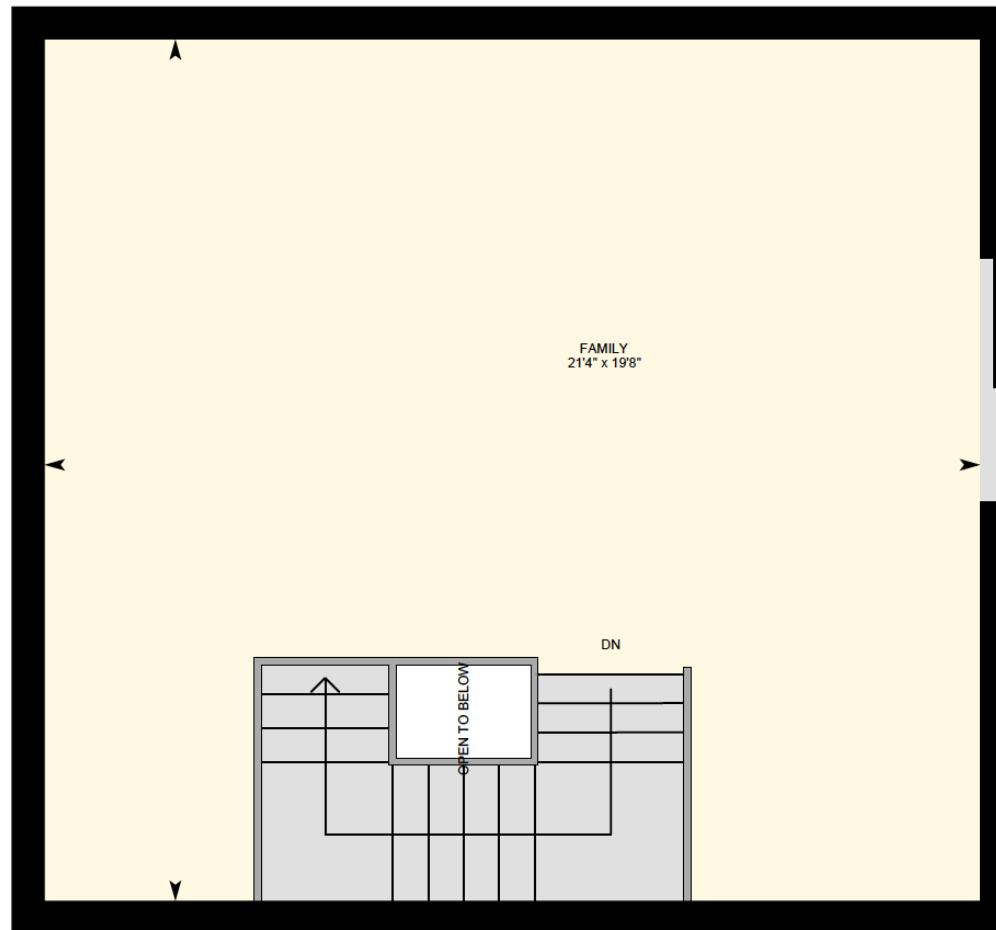

ALI & CHRIS

HOMES | MAISONS

146B Alston, Pointe Claire

Ali & Chris Homes
147 Cartier, Suite 400, Pointe Claire
514-880-4689
aliandchrishomes.com

White regions are excluded from total floor area. All room dimensions and floor areas must be considered approximate and are subject to independent verification. For method of measurement please contact Ali & Chris Homes.