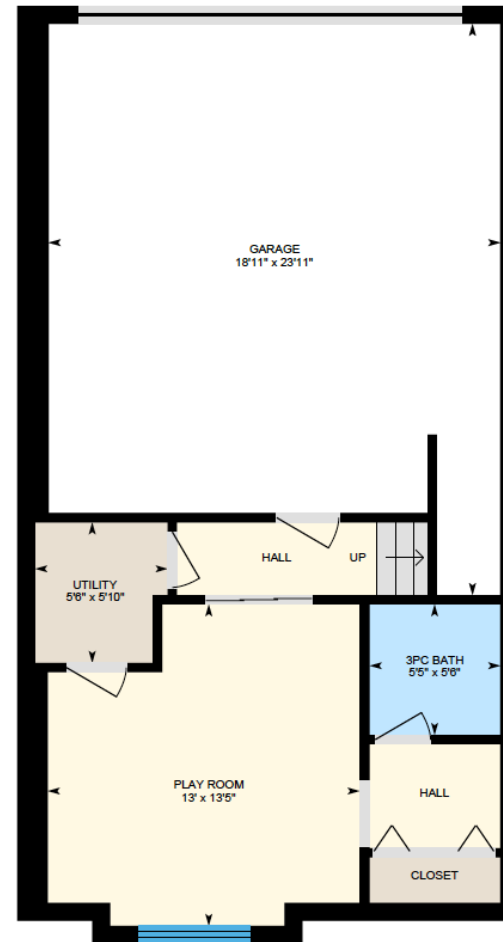

ALI & CHRIS

HOMES | MAISONS

146B Alston, Pointe Claire

Ali & Chris Homes
147 Cartier, Suite 400, Pointe Claire
514-880-4689
aliandchrishomes.com

White regions are excluded from total floor area. All room dimensions and floor areas must be considered approximate and are subject to independent verification. For method of measurement please contact Ali & Chris Homes.