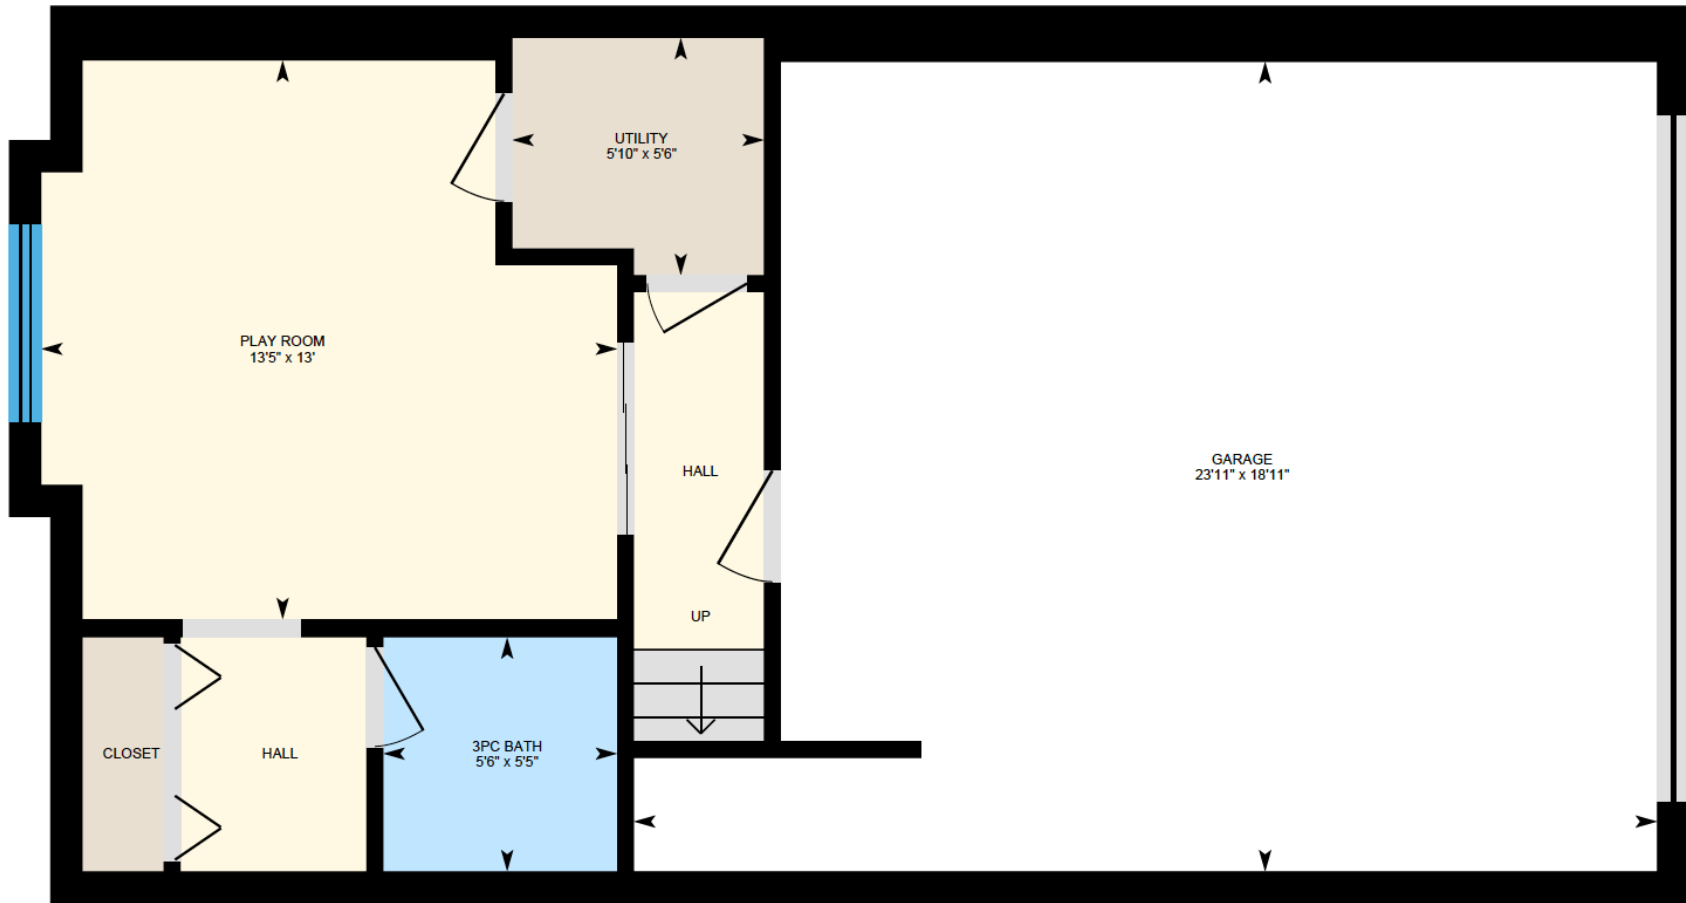

ALI & CHRIS

HOMES | MAISONS

146B Alston, Pointe Claire

Ali & Chris Homes
147 Cartier, Suite 400, Pointe Claire
514-880-4689
aliandchrishomes.com

White regions are excluded from total floor area. All room dimensions and floor areas must be considered approximate and are subject to independent verification. For method of measurement please contact Ali & Chris Homes.