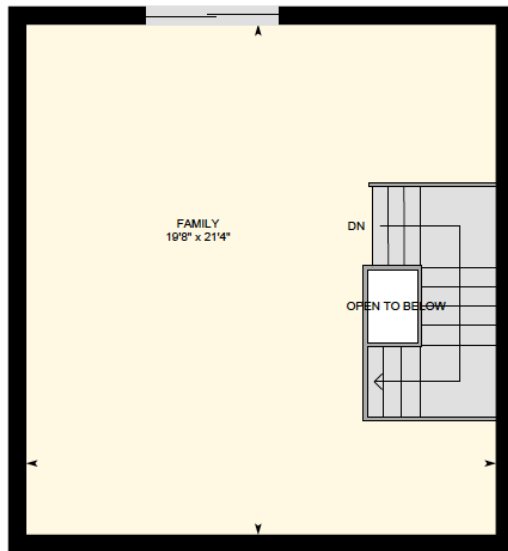

ALI & CHRIS

HOMES | MAISONS

146B Alston, Pointe Claire

Ali & Chris Homes
147 Cartier, Suite 400, Pointe Claire
514-880-4689
aliandchrishomes.com

White regions are excluded from total floor area. All room dimensions and floor areas must be considered approximate and are subject to independent verification. For method of measurement please contact Ali & Chris Homes.