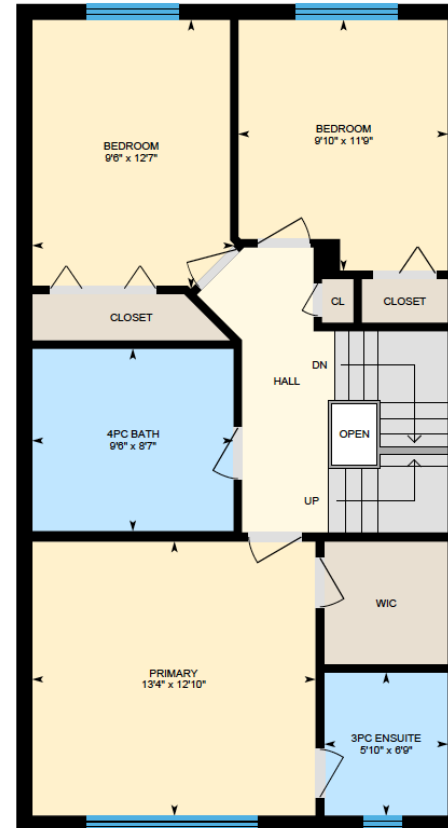

# ALI & CHRIS

HOMES | MAISONS

146B Alston, Pointe Claire

Ali & Chris Homes  
147 Cartier, Suite 400, Pointe Claire  
514-880-4689  
aliandchrishomes.com

White regions are excluded from total floor area. All room dimensions and floor areas must be considered approximate and are subject to independent verification. For method of measurement please contact Ali & Chris Homes.