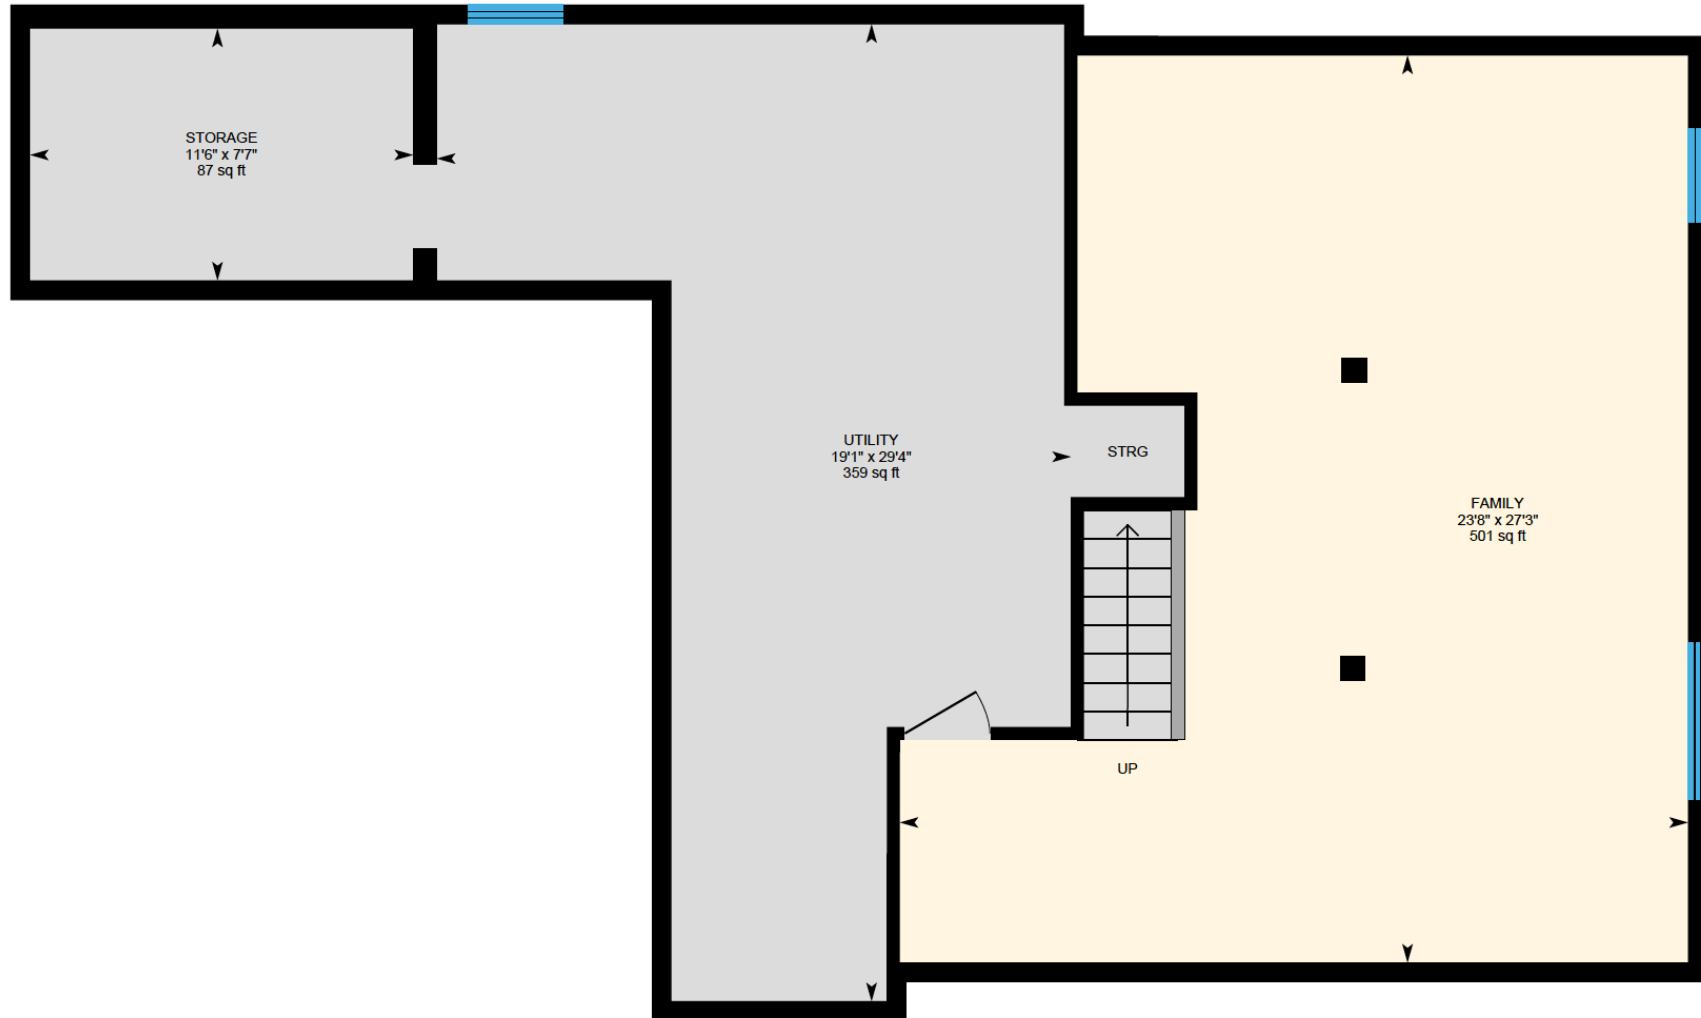

Ali & Chris Homes
3535 boul. St-Charles #304, Kirkland
514-880-4689
aliandchrishomes.com

Main Floor: Total Interior Area: 1105 sq. ft.
1st Floor: Total Interior Area: 947 sq. ft.
Basement: Total Interior Area: 997 sq. ft.

White regions are excluded from total floor area. All room dimensions and floor areas must be considered approximate and are subject to independent verification. For method of measurement please contact Ali & Chris Homes.