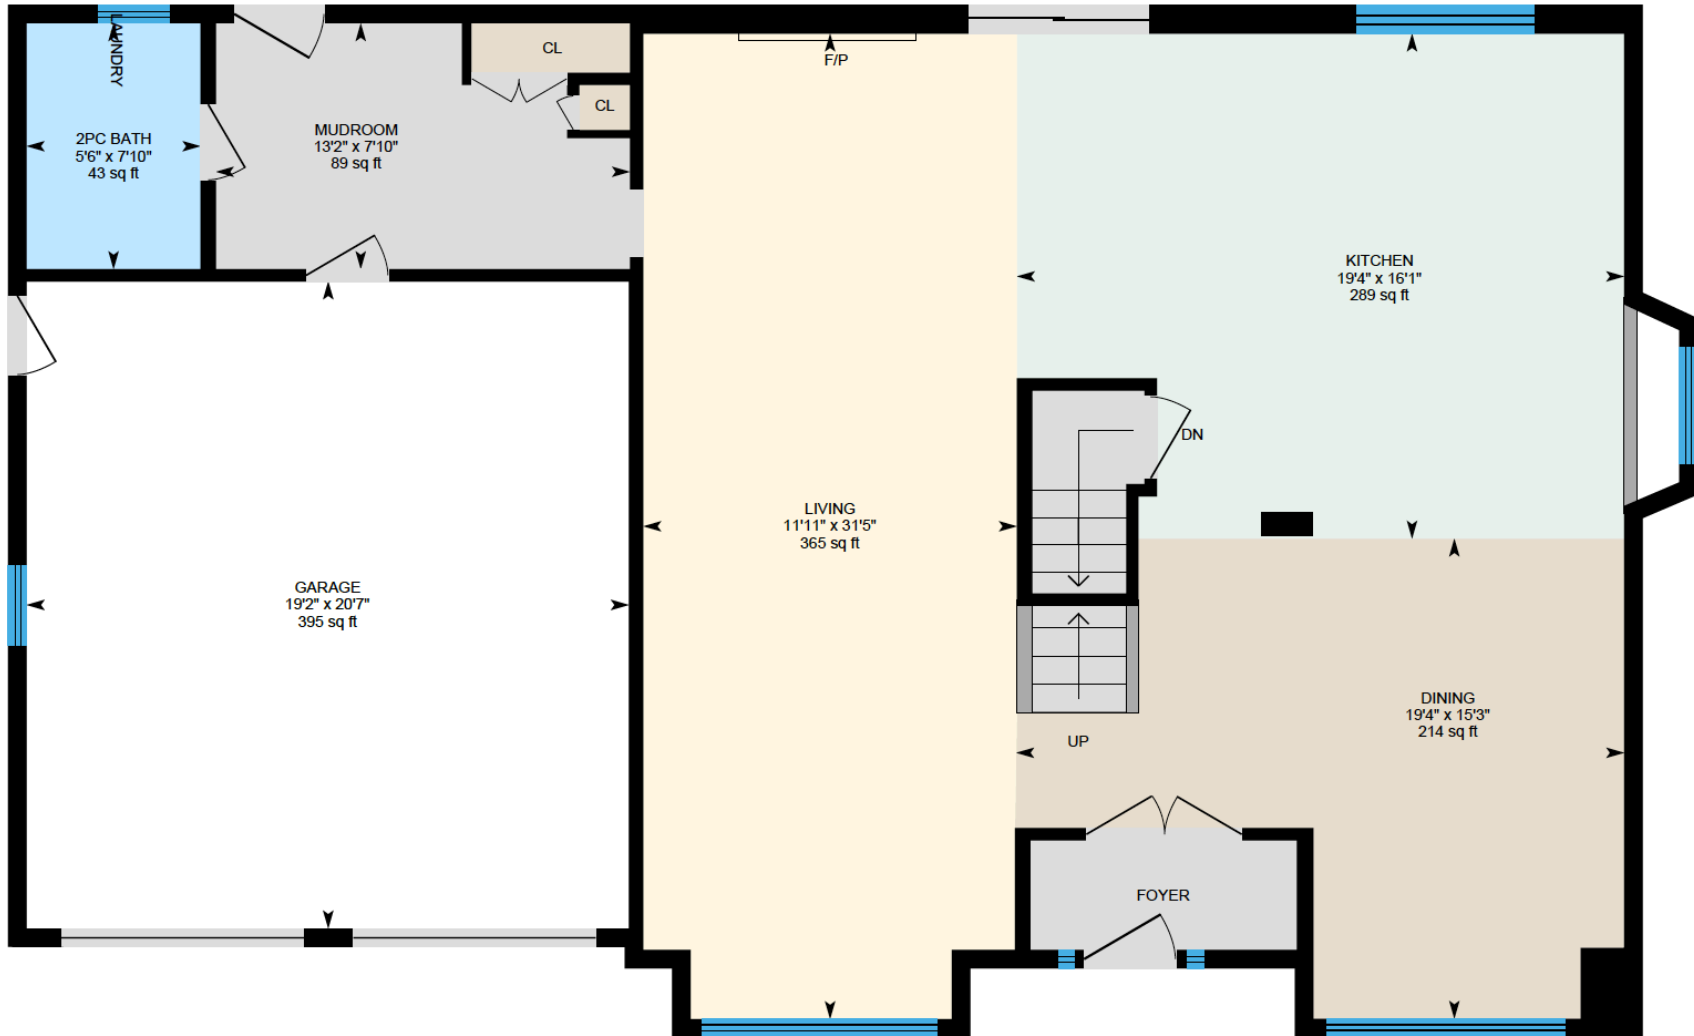

Ali & Chris Homes  
3535 boul. St-Charles #304, Kirkland  
514-880-4689  
aliandchrishomes.com

Main Floor: Total Interior Area: 1105 sq. ft.  
1<sup>st</sup> Floor: Total Interior Area: 947 sq. ft.  
Basement: Total Interior Area: 997 sq. ft.

White regions are excluded from total floor area. All room dimensions and floor areas must be considered approximate and are subject to independent verification. For method of measurement please contact Ali & Chris Homes.