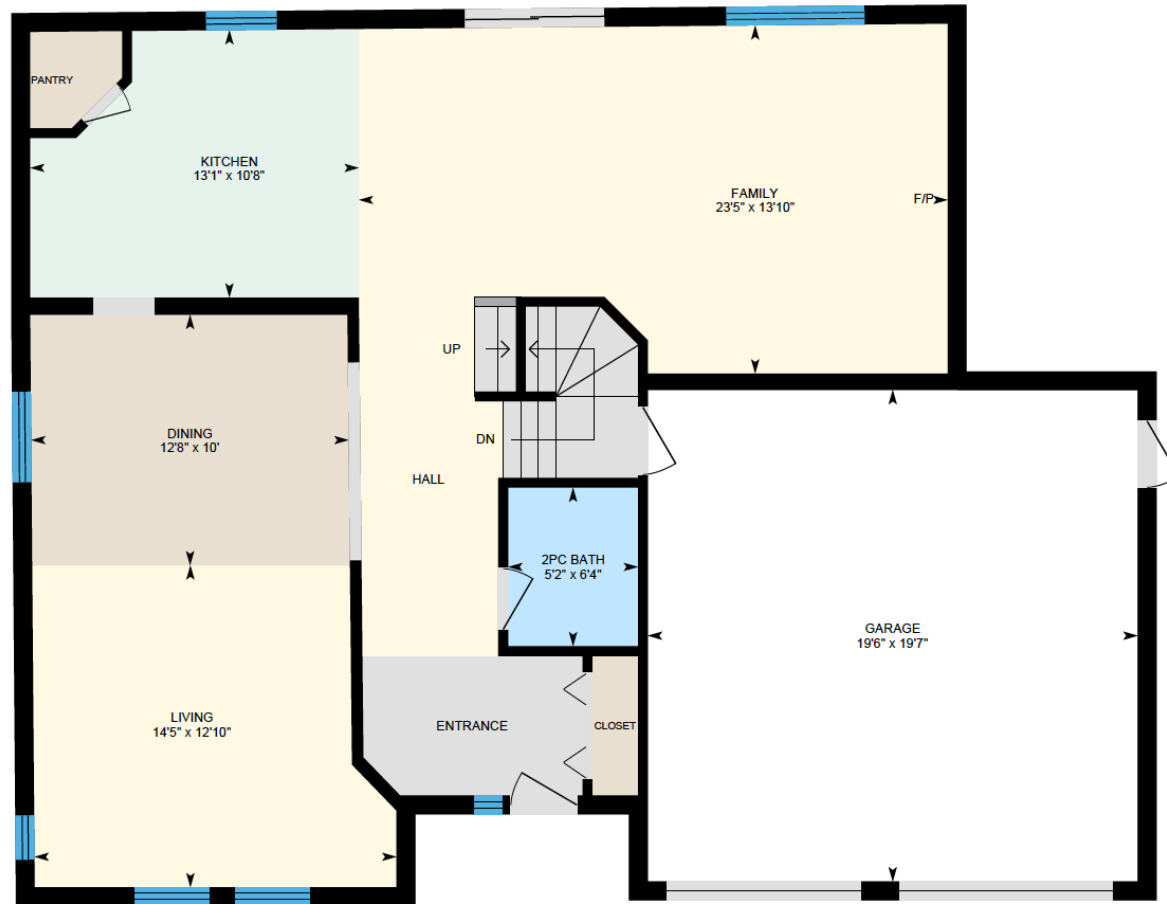

ALI & CHRIS

HOMES | MAISONS

14 Alfred-Grefford – NDIP

Ali & Chris Homes
147 Cartier, Suite 400, Pointe Claire
514-880-4689
aliandchrishomes.com

White regions are excluded from total floor area. All room dimensions and floor areas must be considered approximate and are subject to independent verification. For method of measurement please contact Ali & Chris Homes.