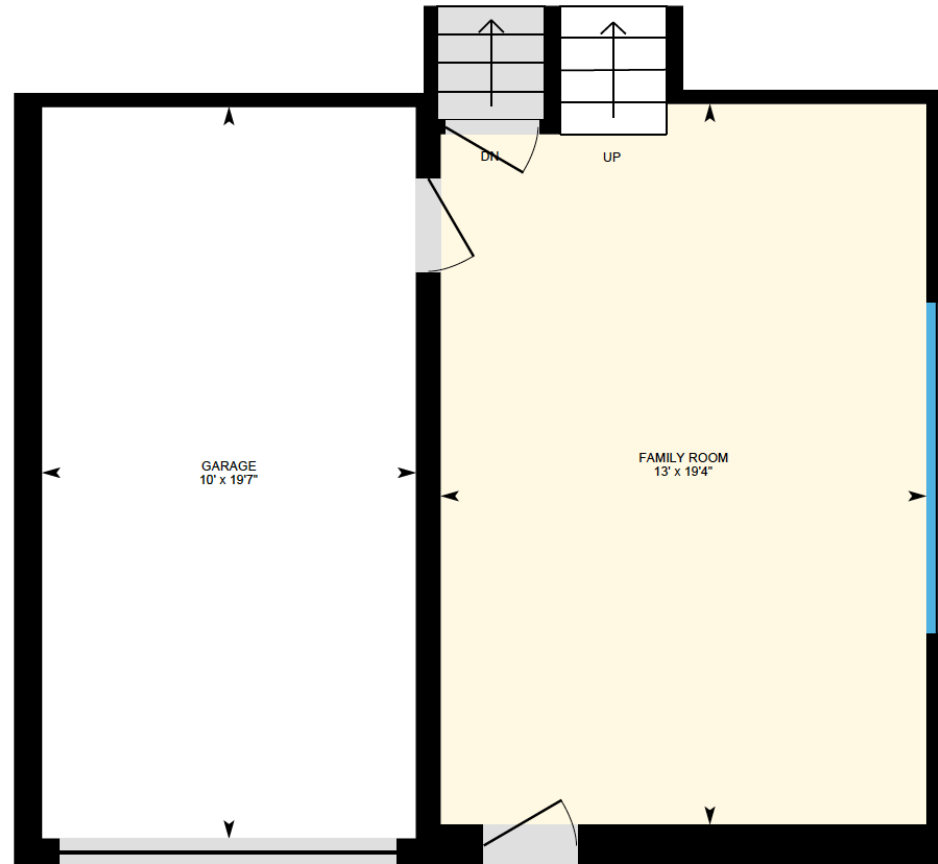

ALI & CHRIS

HOMES | MAISONS

130 Av. Empress, Pointe-Claire

Ground Floor

Ali & Chris Homes
147 Cartier, Suite 400, Pointe Claire
514-880-4689
aliandchrishomes.com

White regions are excluded from total floor area. All room dimensions and floor areas must be considered approximate and are subject to independent verification. For method of measurement please contact Ali & Chris Homes.