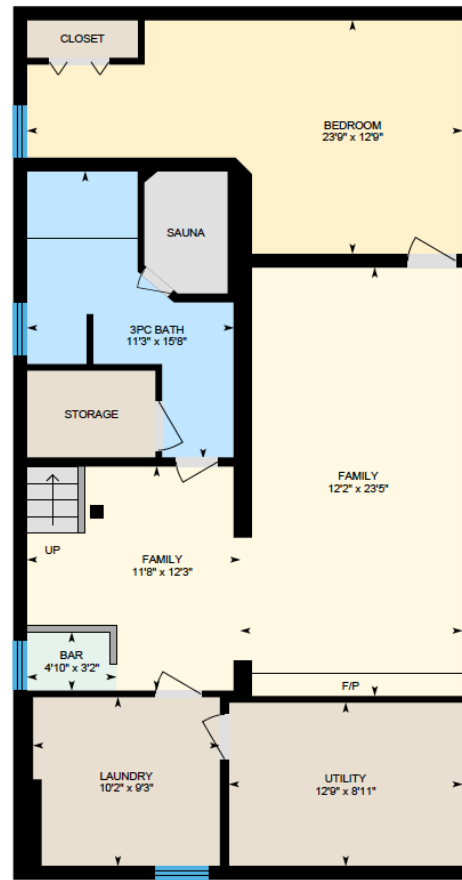

ALI & CHRIS

HOMES | MAISONS

126 Ave. Midland, Beaconsfield

Ali & Chris Homes
147 Cartier, Suite 400, Pointe Claire
514-880-4689
aliandchrishomes.com

White regions are excluded from total floor area. All room dimensions and floor areas must be considered approximate and are subject to independent verification. For method of measurement please contact Ali & Chris Homes.