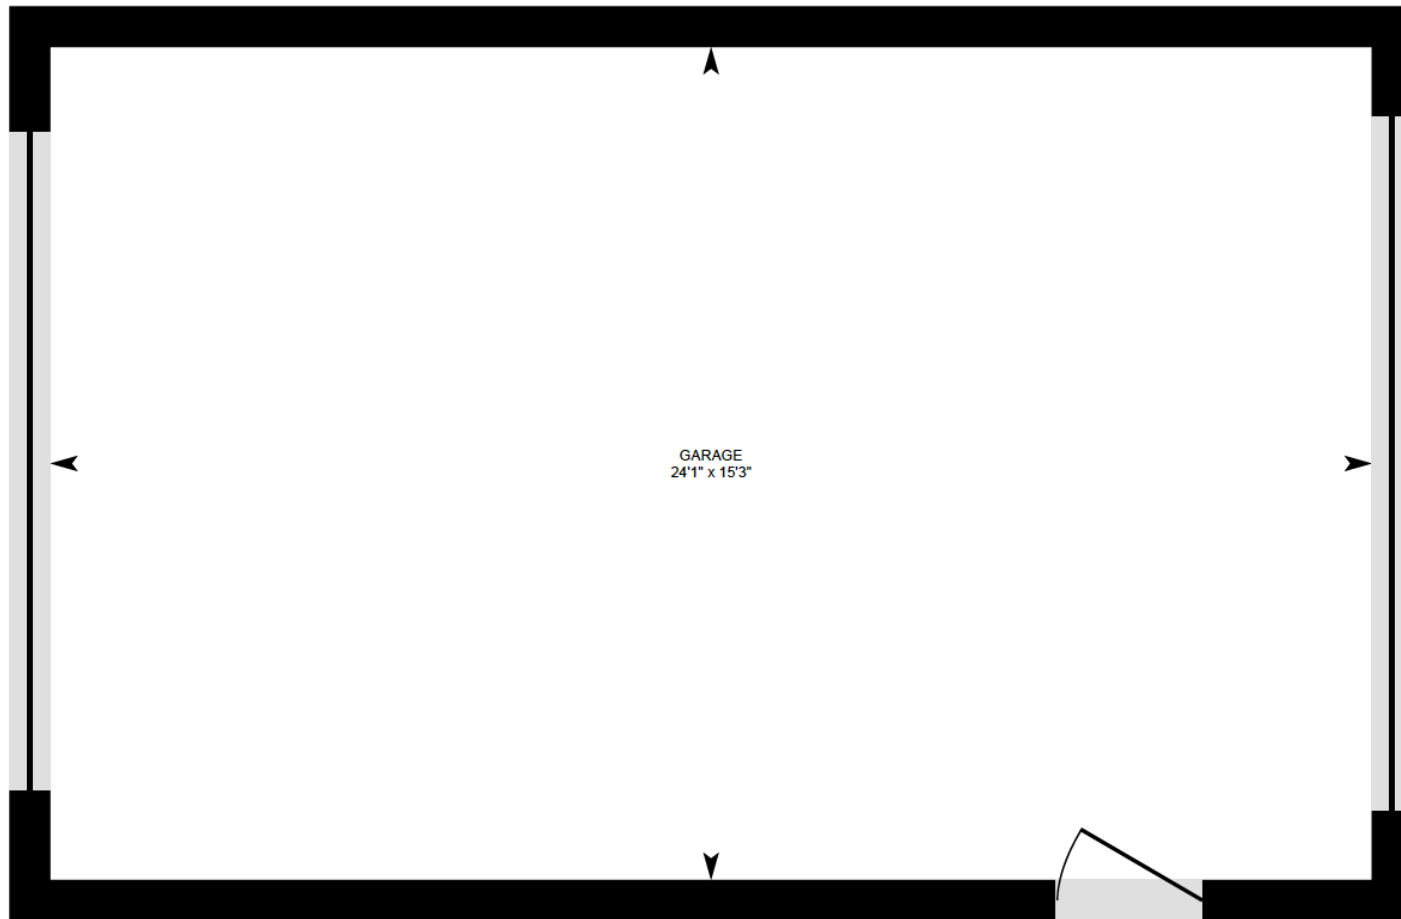

ALI & CHRIS

HOMES | MAISONS

126 Ave. Midland, Beaconsfield

Ali & Chris Homes
147 Cartier, Suite 400, Pointe Claire
514-880-4689
aliandchrishomes.com

White regions are excluded from total floor area. All room dimensions and floor areas must be considered approximate and are subject to independent verification. For method of measurement please contact Ali & Chris Homes.