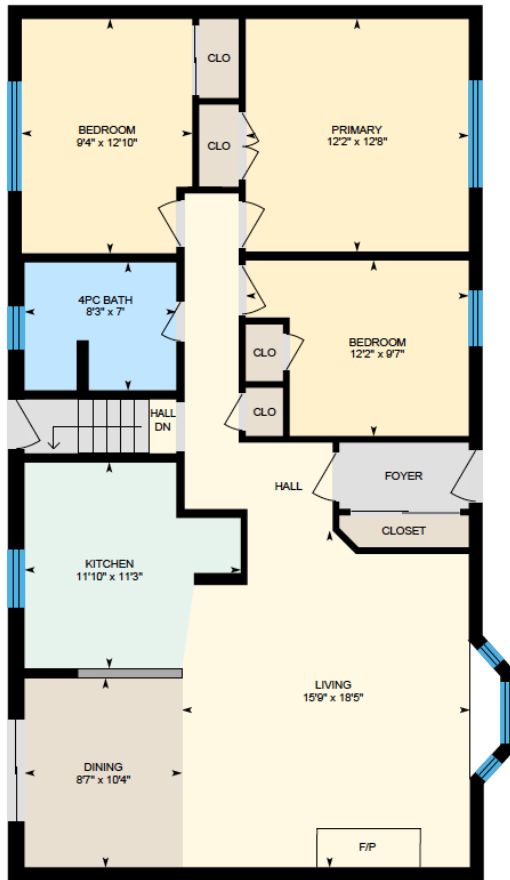

ALI & CHRIS

HOMES | MAISONS

126 Ave. Midland, Beaconsfield

Ali & Chris Homes
147 Cartier, Suite 400, Pointe Claire
514-880-4689
aliandchrishomes.com

White regions are excluded from total floor area. All room dimensions and floor areas must be considered approximate and are subject to independent verification. For method of measurement please contact Ali & Chris Homes.