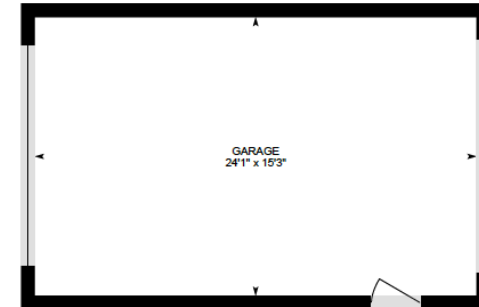

ALI & CHRIS

HOMES | MAISONS

126 Ave. Midland, Beaconsfield

Ali & Chris Homes
147 Cartier, Suite 400, Pointe Claire
514-880-4689
aliandchrishomes.com

White regions are excluded from total floor area. All room dimensions and floor areas must be considered approximate and are subject to independent verification. For method of measurement please contact Ali & Chris Homes.