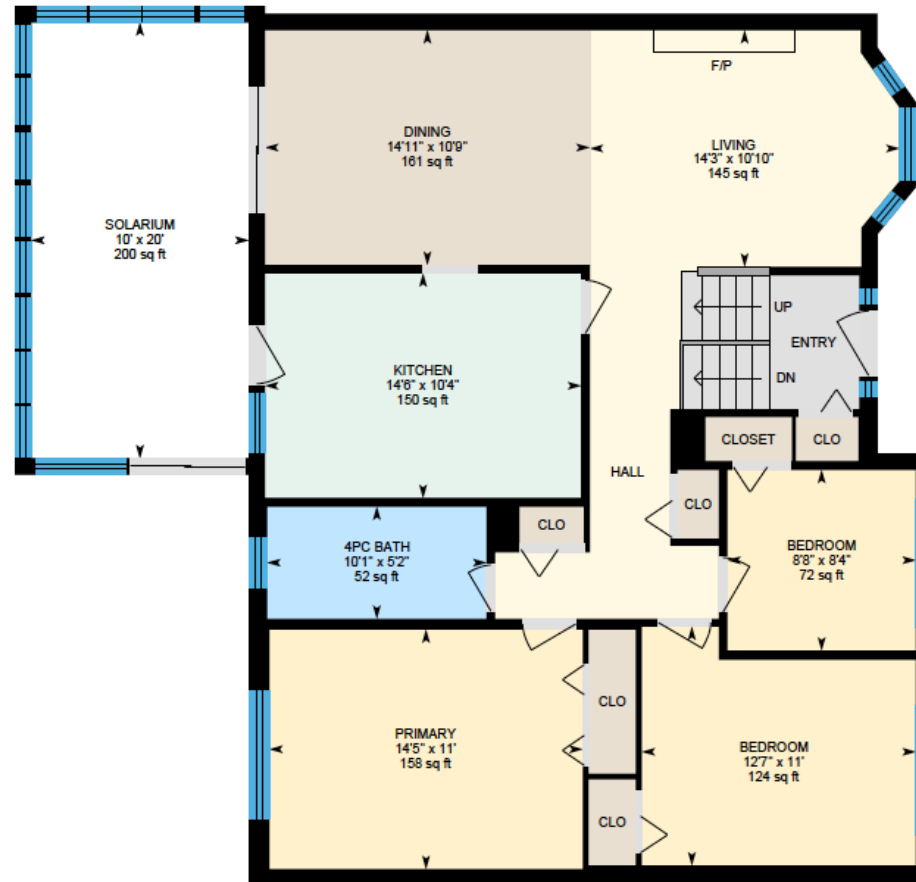

Ali & Chris Homes  
3535 boul. St-Charles #304, Kirkland  
514-880-4689  
aliandchrishomes.com

Main Floor: Total Interior Area: 1105 sq. ft.  
Basement: Total Interior Area: 998 sq. ft.

White regions are excluded from total floor area. All room dimensions and floor areas must be considered approximate and are subject to independent verification. For method of measurement please contact Ali & Chris Homes.