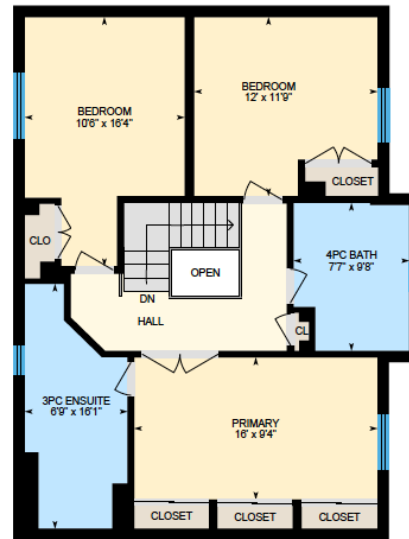

ALI & CHRIS

HOMES | MAISONS

122 Av. Amberley, Pointe-Claire

Ali & Chris Homes
147 Cartier, Suite 400, Pointe Claire
514-880-4689
aliandchrishomes.com

White regions are excluded from total floor area. All room dimensions and floor areas must be considered approximate and are subject to independent verification. For method of measurement please contact Ali & Chris Homes.