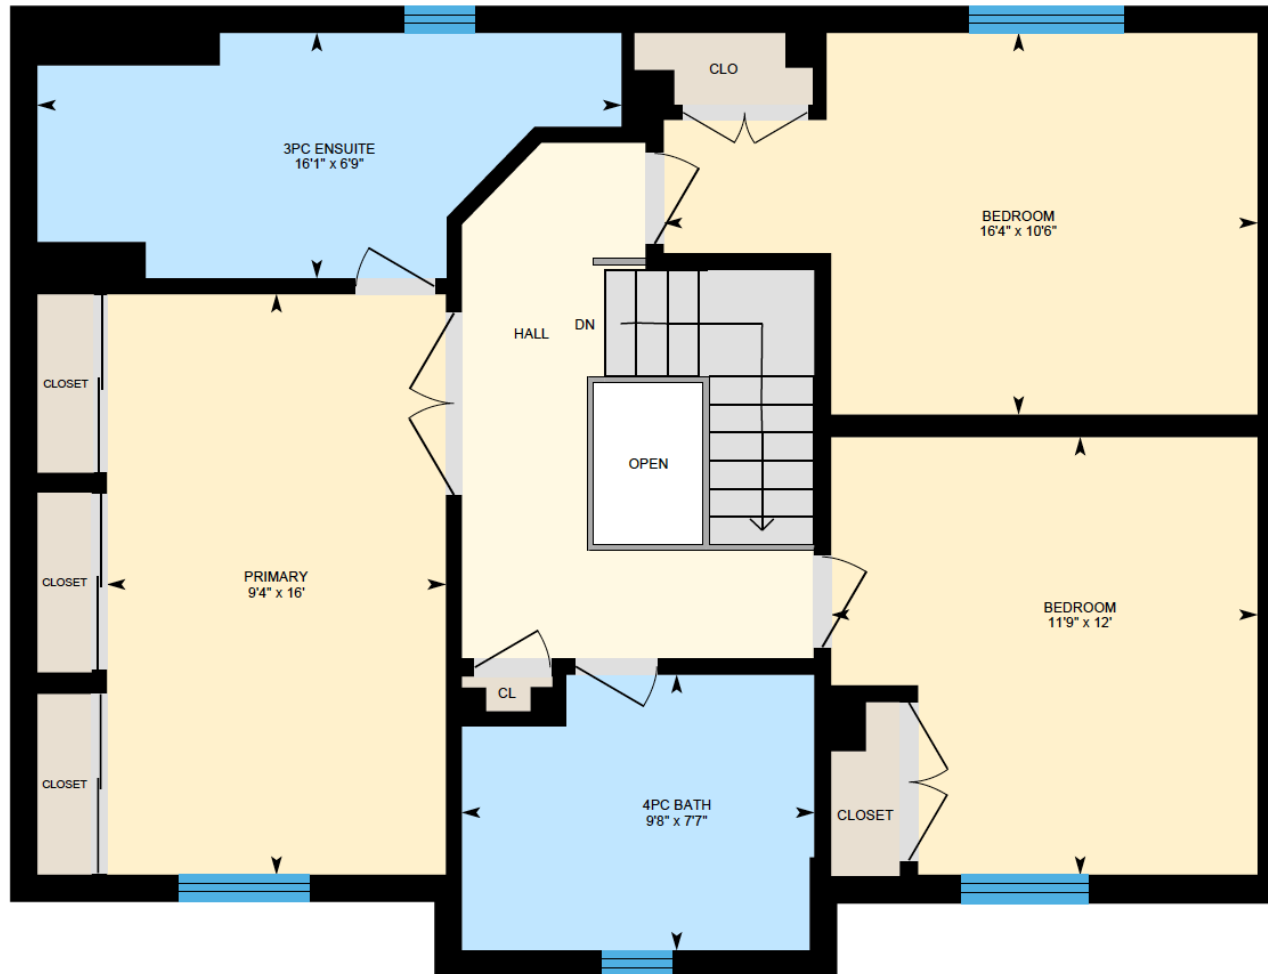

ALI & CHRIS

HOMES | MAISONS

122 Av. Amberley, Pointe-Claire

Ali & Chris Homes
147 Cartier, Suite 400, Pointe Claire
514-880-4689
aliandchrishomes.com

White regions are excluded from total floor area. All room dimensions and floor areas must be considered approximate and are subject to independent verification. For method of measurement please contact Ali & Chris Homes.