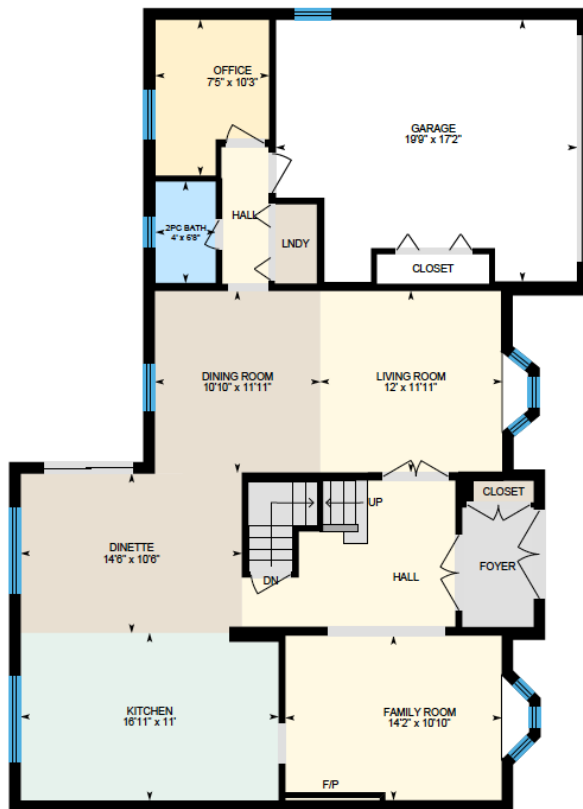

ALI & CHRIS

HOMES | MAISONS

122 Av. Amberley, Pointe-Claire

Ali & Chris Homes
147 Cartier, Suite 400, Pointe Claire
514-880-4689
aliandchrishomes.com

White regions are excluded from total floor area. All room dimensions and floor areas must be considered approximate and are subject to independent verification. For method of measurement please contact Ali & Chris Homes.