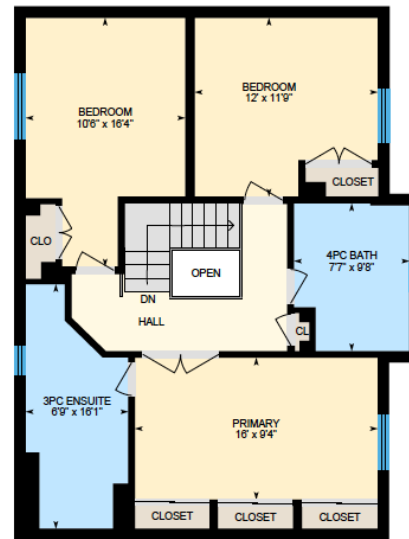

ALI & CHRIS

HOMES | MAISONS

122 Av. Amberley, Pointe-Claire

Ali & Chris Homes
147 Cartier, Suite 400, Pointe Claire
514-880-4689
aliandchrishomes.com

White regions are excluded from total floor area. All room dimensions and floor areas must be considered approximate and are subject to independent verification. For method of measurement please contact Ali & Chris Homes.