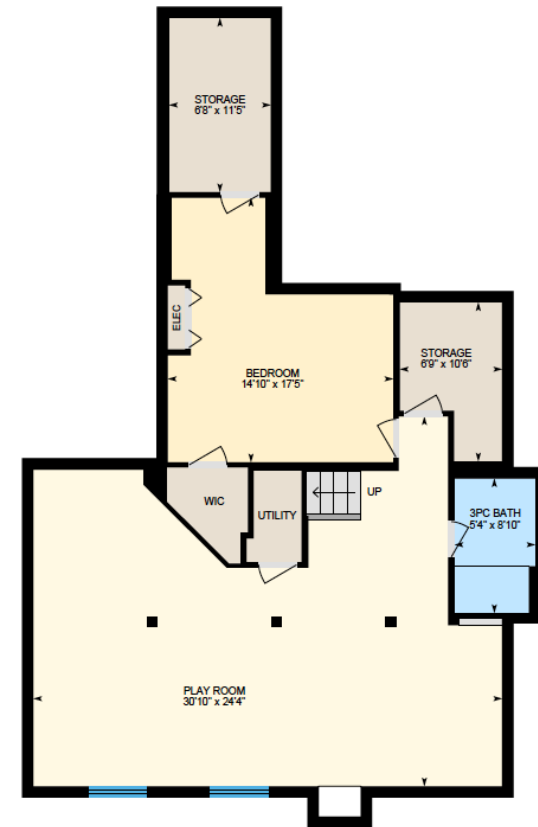

ALI & CHRIS

HOMES | MAISONS

122 Av. Amberley, Pointe-Claire

Ali & Chris Homes
147 Cartier, Suite 400, Pointe Claire
514-880-4689
aliandchrishomes.com

White regions are excluded from total floor area. All room dimensions and floor areas must be considered approximate and are subject to independent verification. For method of measurement please contact Ali & Chris Homes.