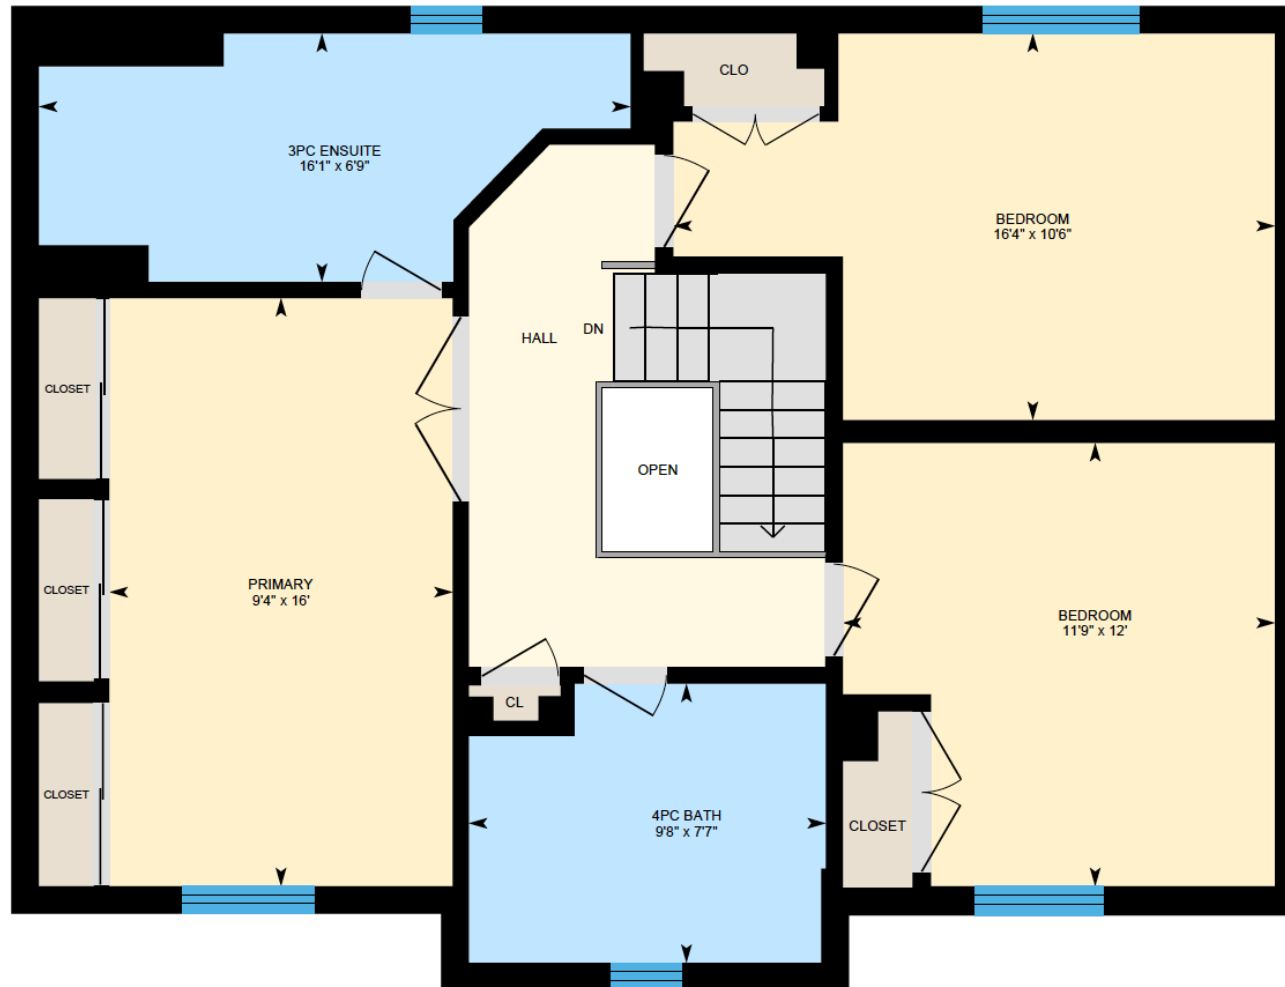

ALI & CHRIS

HOMES | MAISONS

122 Av. Amberley, Pointe-Claire

Ali & Chris Homes
147 Cartier, Suite 400, Pointe Claire
514-880-4689
aliandchrishomes.com

White regions are excluded from total floor area. All room dimensions and floor areas must be considered approximate and are subject to independent verification. For method of measurement please contact Ali & Chris Homes.