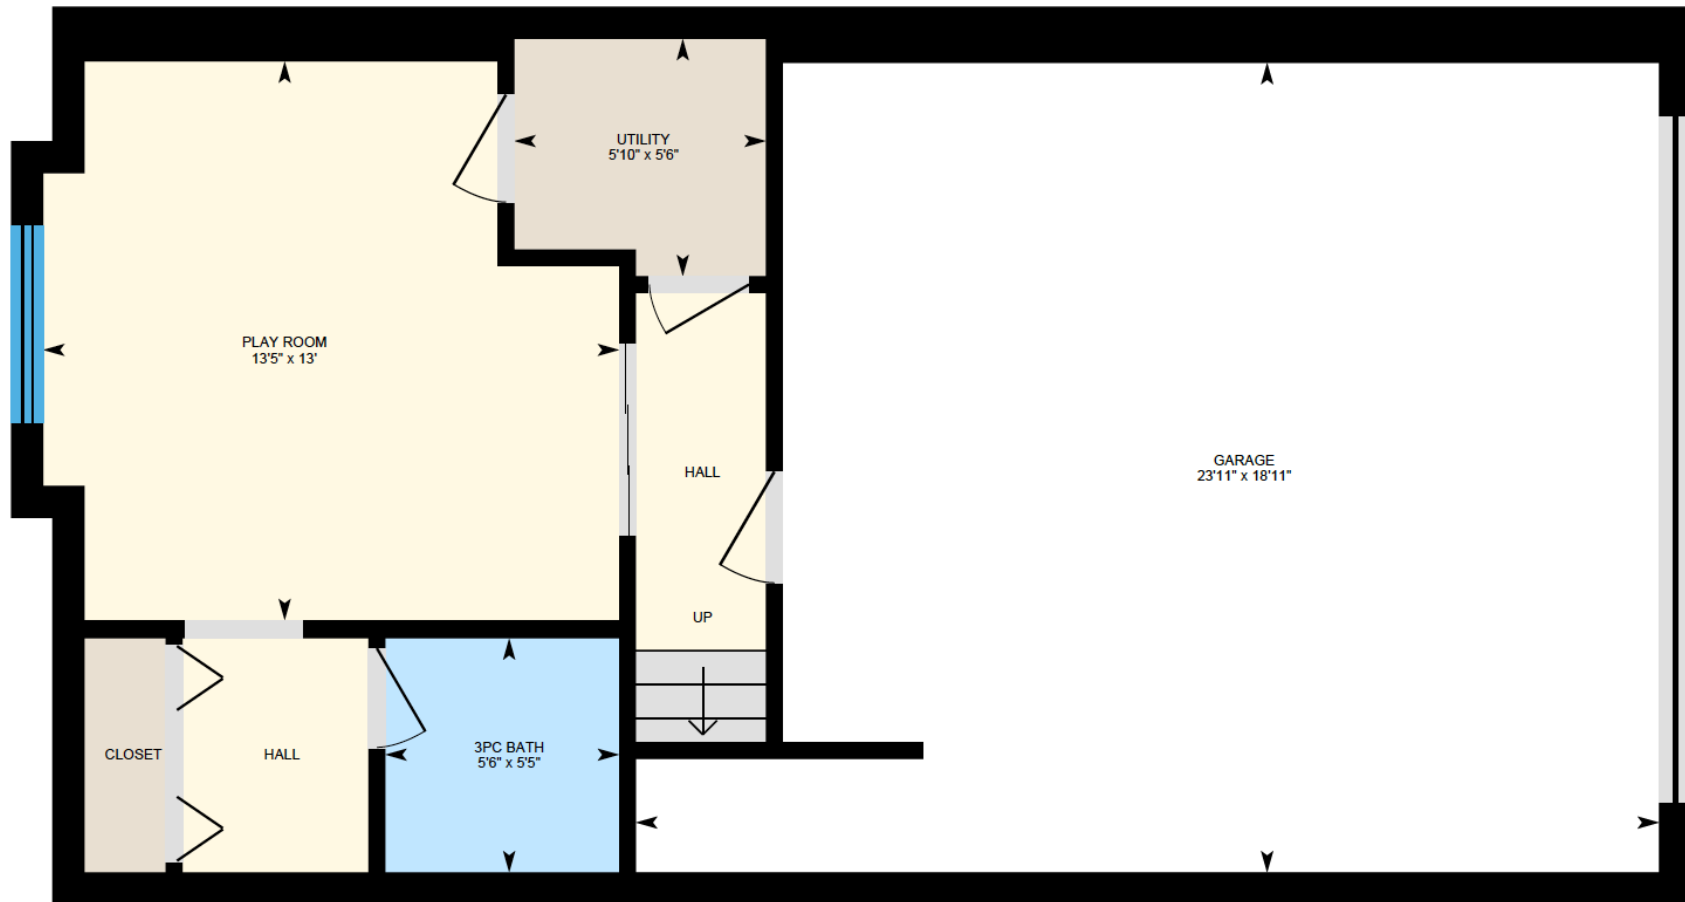

ALI & CHRIS

HOMES | MAISONS

12 Cercle, Vaudreuil-Dorion

Ali & Chris Homes
147 Cartier, Suite 400, Pointe Claire
514-880-4689
aliandchrishomes.com

White regions are excluded from total floor area. All room dimensions and floor areas must be considered approximate and are subject to independent verification. For method of measurement please contact Ali & Chris Homes.