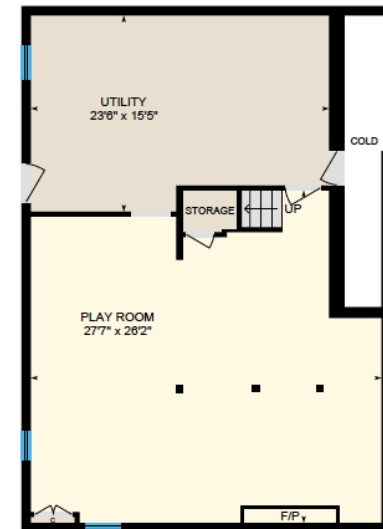

ALI & CHRIS

HOMES | MAISONS

12 Cercle, Vaudreuil-Dorion

Ali & Chris Homes
147 Cartier, Suite 400, Pointe Claire
514-880-4689
aliandchrishomes.com

White regions are excluded from total floor area. All room dimensions and floor areas must be considered approximate and are subject to independent verification. For method of measurement please contact Ali & Chris Homes.