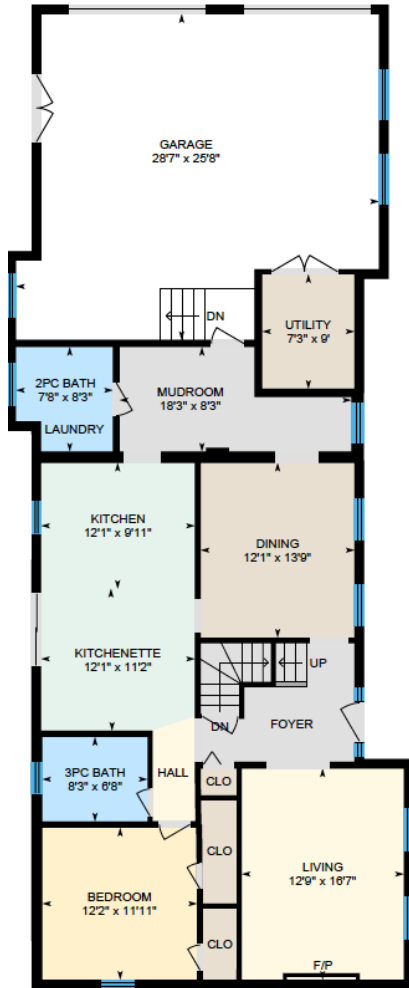

ALI & CHRIS

HOMES | MAISONS

12 Cercle, Vaudreuil-Dorion

Ali & Chris Homes
147 Cartier, Suite 400, Pointe Claire
514-880-4689
aliandchrishomes.com

White regions are excluded from total floor area. All room dimensions and floor areas must be considered approximate and are subject to independent verification. For method of measurement please contact Ali & Chris Homes.