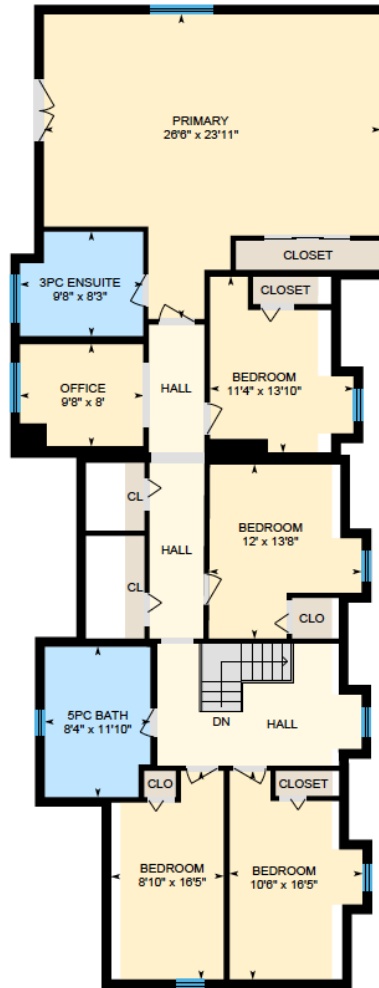

ALI & CHRIS

HOMES | MAISONS

12 Cercle, Vaudreuil-Dorion

Ali & Chris Homes
147 Cartier, Suite 400, Pointe Claire
514-880-4689
aliandchrishomes.com

White regions are excluded from total floor area. All room dimensions and floor areas must be considered approximate and are subject to independent verification. For method of measurement please contact Ali & Chris Homes.