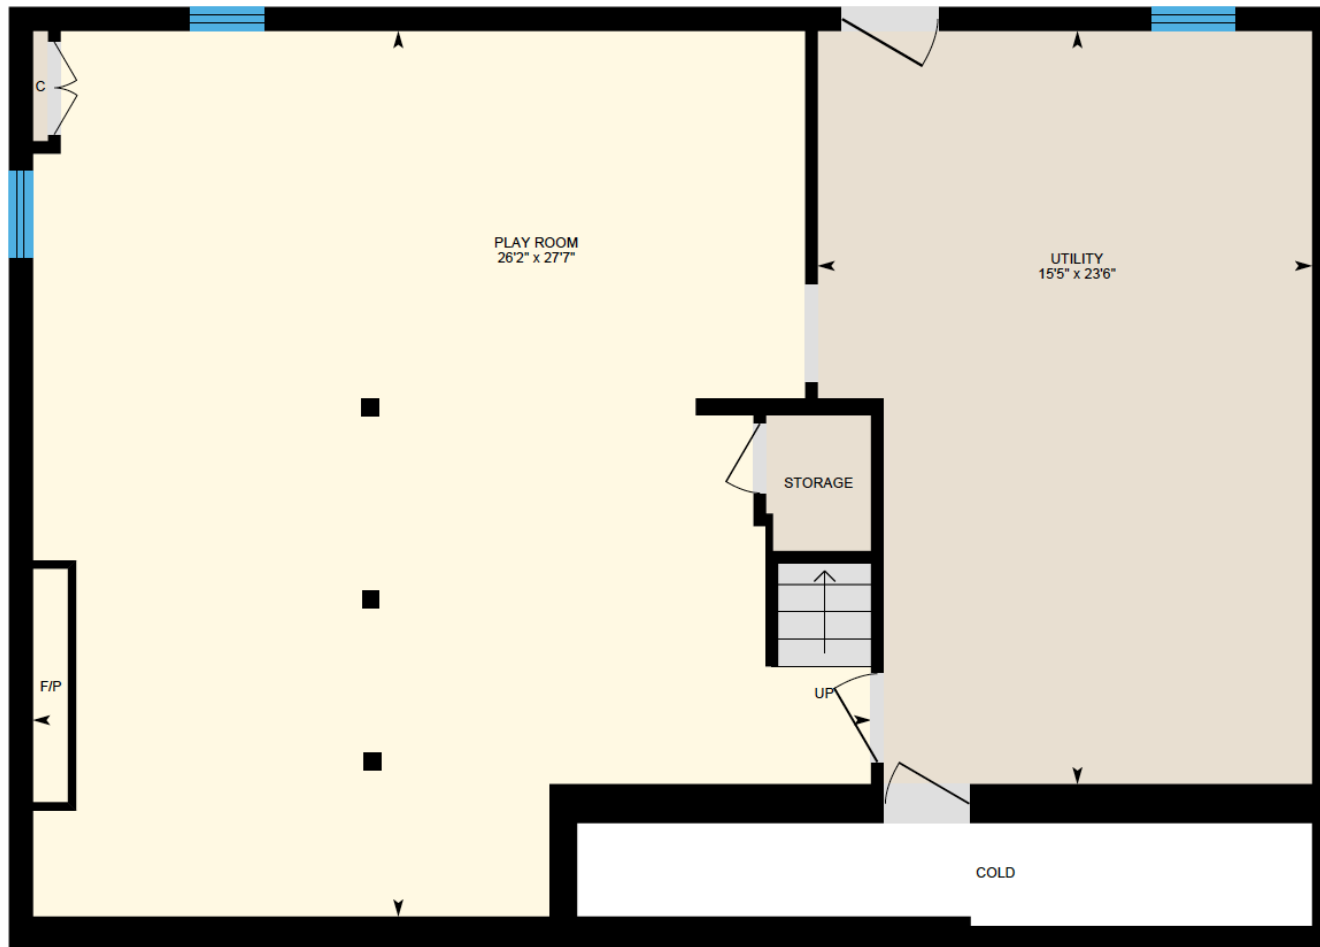

ALI & CHRIS

HOMES | MAISONS

12 Cercle, Vaudreuil-Dorion

Ali & Chris Homes
147 Cartier, Suite 400, Pointe Claire
514-880-4689
aliandchrishomes.com

White regions are excluded from total floor area. All room dimensions and floor areas must be considered approximate and are subject to independent verification. For method of measurement please contact Ali & Chris Homes.