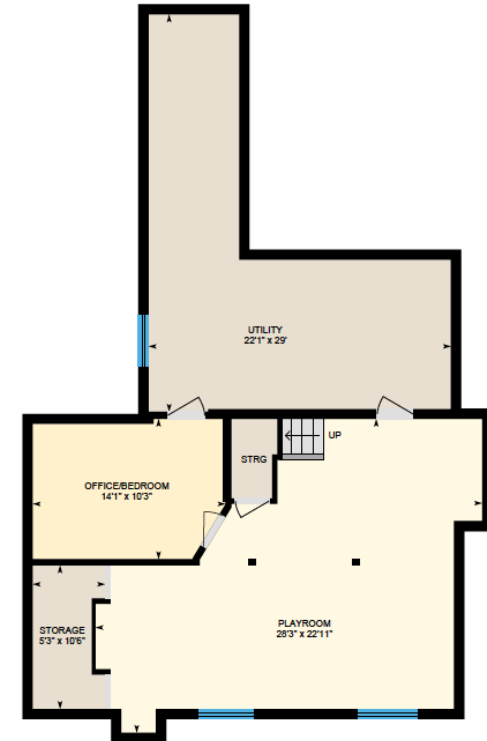

# ALI & CHRIS

HOMES | MAISONS

114 Amberley, Pointe-Claire

Ali & Chris Homes  
147 Cartier, Suite 400, Pointe Claire  
514-880-4689  
aliandchrishomes.com

White regions are excluded from total floor area. All room dimensions and floor areas must be considered approximate and are subject to independent verification. For method of measurement please contact Ali & Chris Homes.