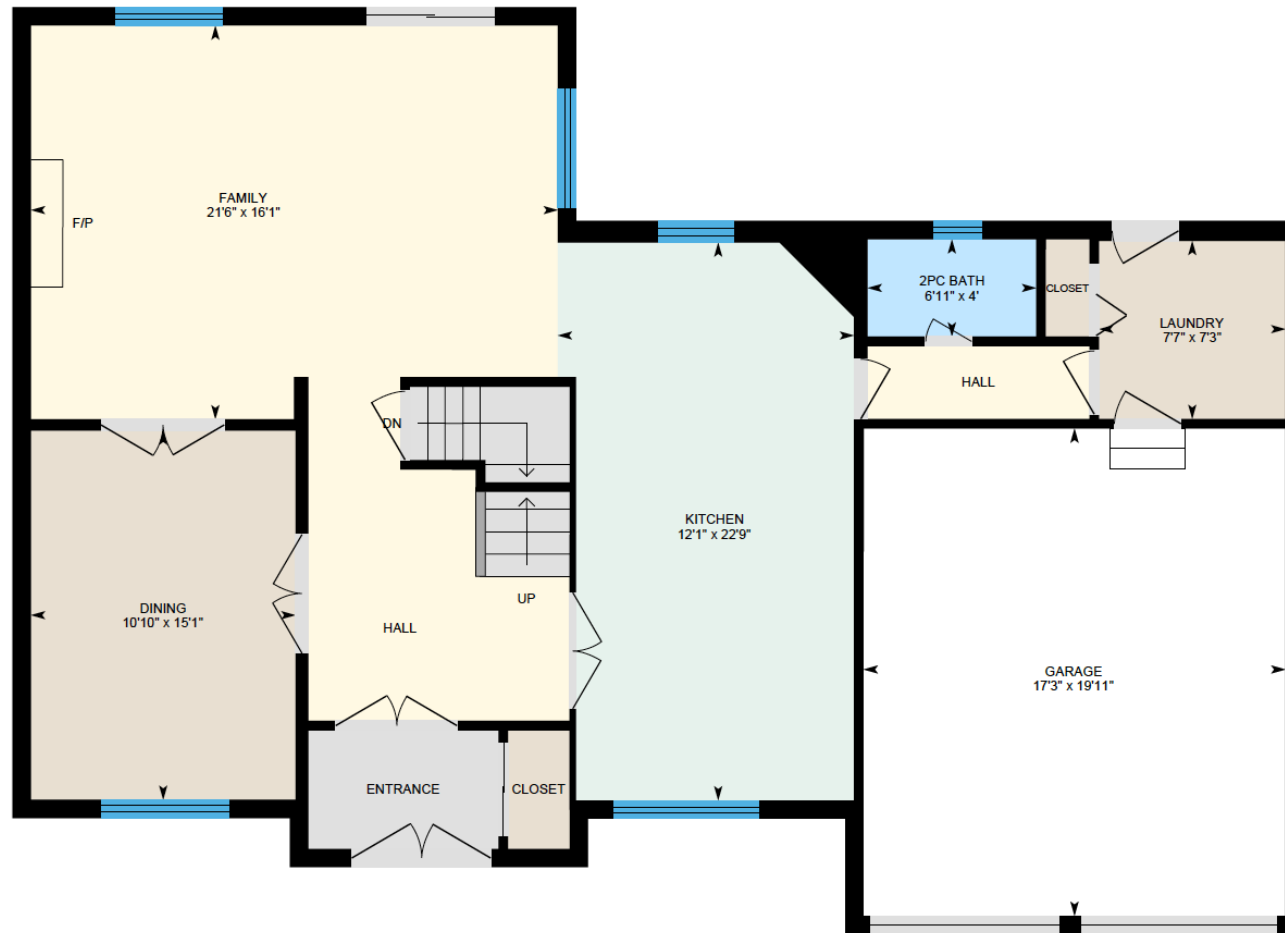

ALI & CHRIS

HOMES | MAISONS

114 Amberley, Pointe-Claire

Ali & Chris Homes
147 Cartier, Suite 400, Pointe Claire
514-880-4689
aliandchrishomes.com

White regions are excluded from total floor area. All room dimensions and floor areas must be considered approximate and are subject to independent verification. For method of measurement please contact Ali & Chris Homes.