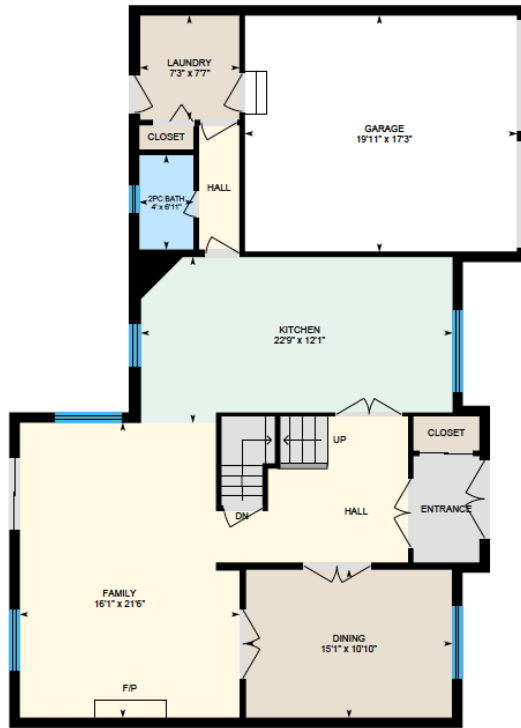

# ALI & CHRIS

HOMES | MAISONS

114 Amberley, Pointe-Claire

Ali & Chris Homes  
147 Cartier, Suite 400, Pointe Claire  
514-880-4689  
aliandchrishomes.com

White regions are excluded from total floor area. All room dimensions and floor areas must be considered approximate and are subject to independent verification. For method of measurement please contact Ali & Chris Homes.