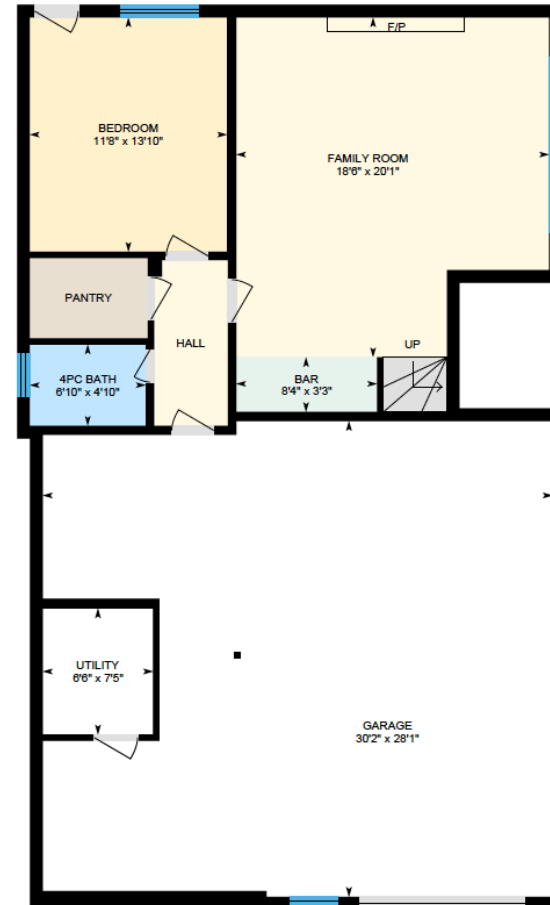

ALI & CHRIS

HOMES | MAISONS

11 Meloche, Sainte-Anne-de-Bellevue

Ali & Chris Homes
147 Cartier, Suite 400, Pointe Claire
514-880-4689
aliandchrishomes.com

White regions are excluded from total floor area. All room dimensions and floor areas must be considered approximate and are subject to independent verification. For method of measurement please contact Ali & Chris Homes.