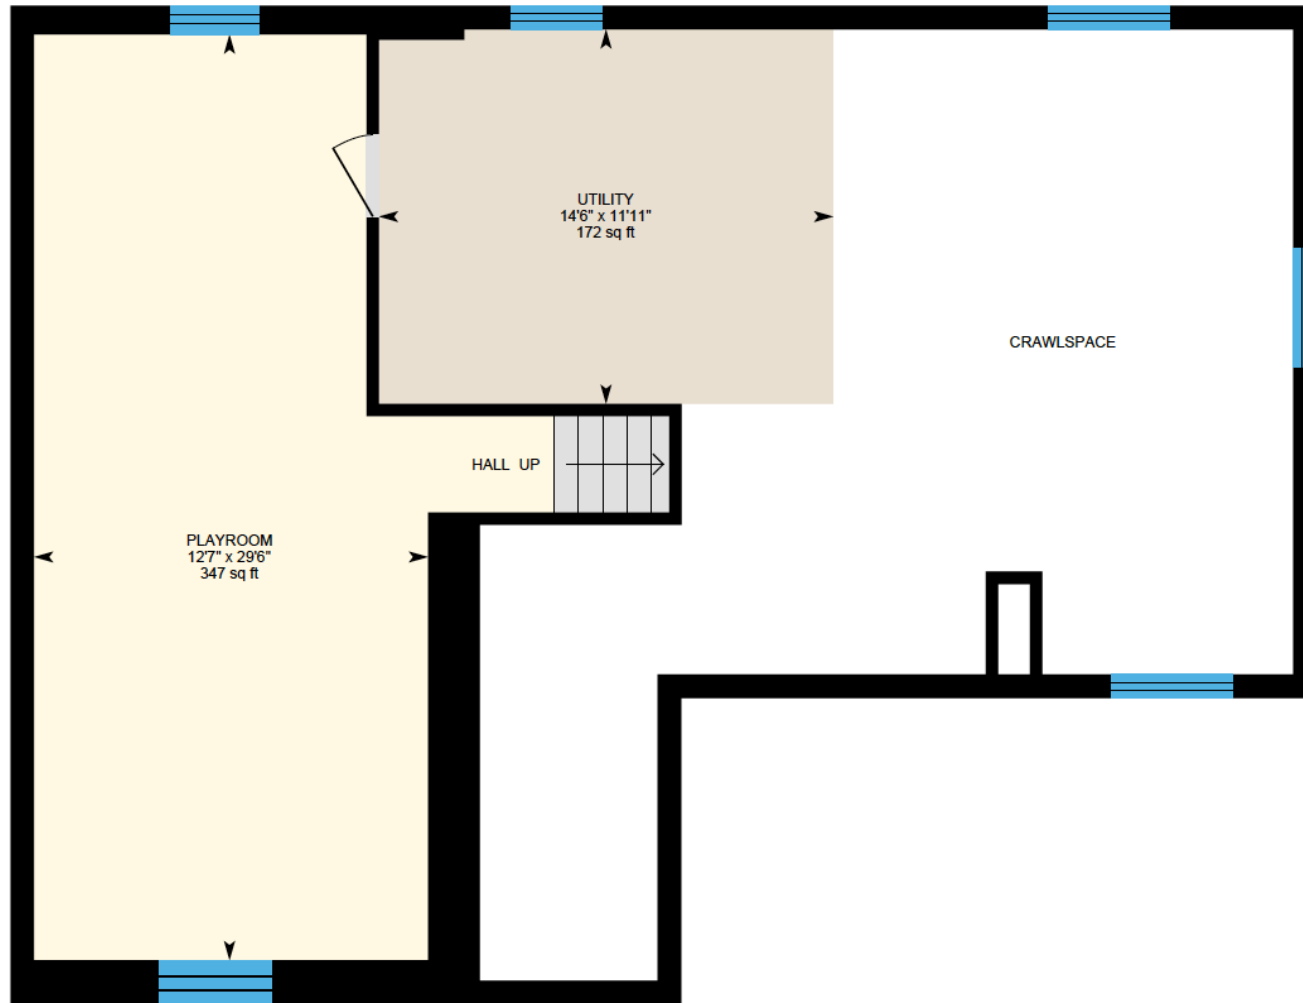

Ground Floor: Total Interior Area: 474 sq. ft.  
1<sup>st</sup> Floor: Total Interior Area: 577 sq. ft.  
2<sup>nd</sup> Floor: Total Interior Area: 861 sq. ft.  
Basement: Total Interior Area: 580 sq. ft.

Ali & Chris Homes  
3535 boul. St-Charles #304, Kirkland  
514-880-4689  
aliandchrishomes.com

White regions are excluded from total floor area. All room dimensions and floor areas must be considered approximate and are subject to independent verification. For method of measurement please contact Ali & Chris Homes.