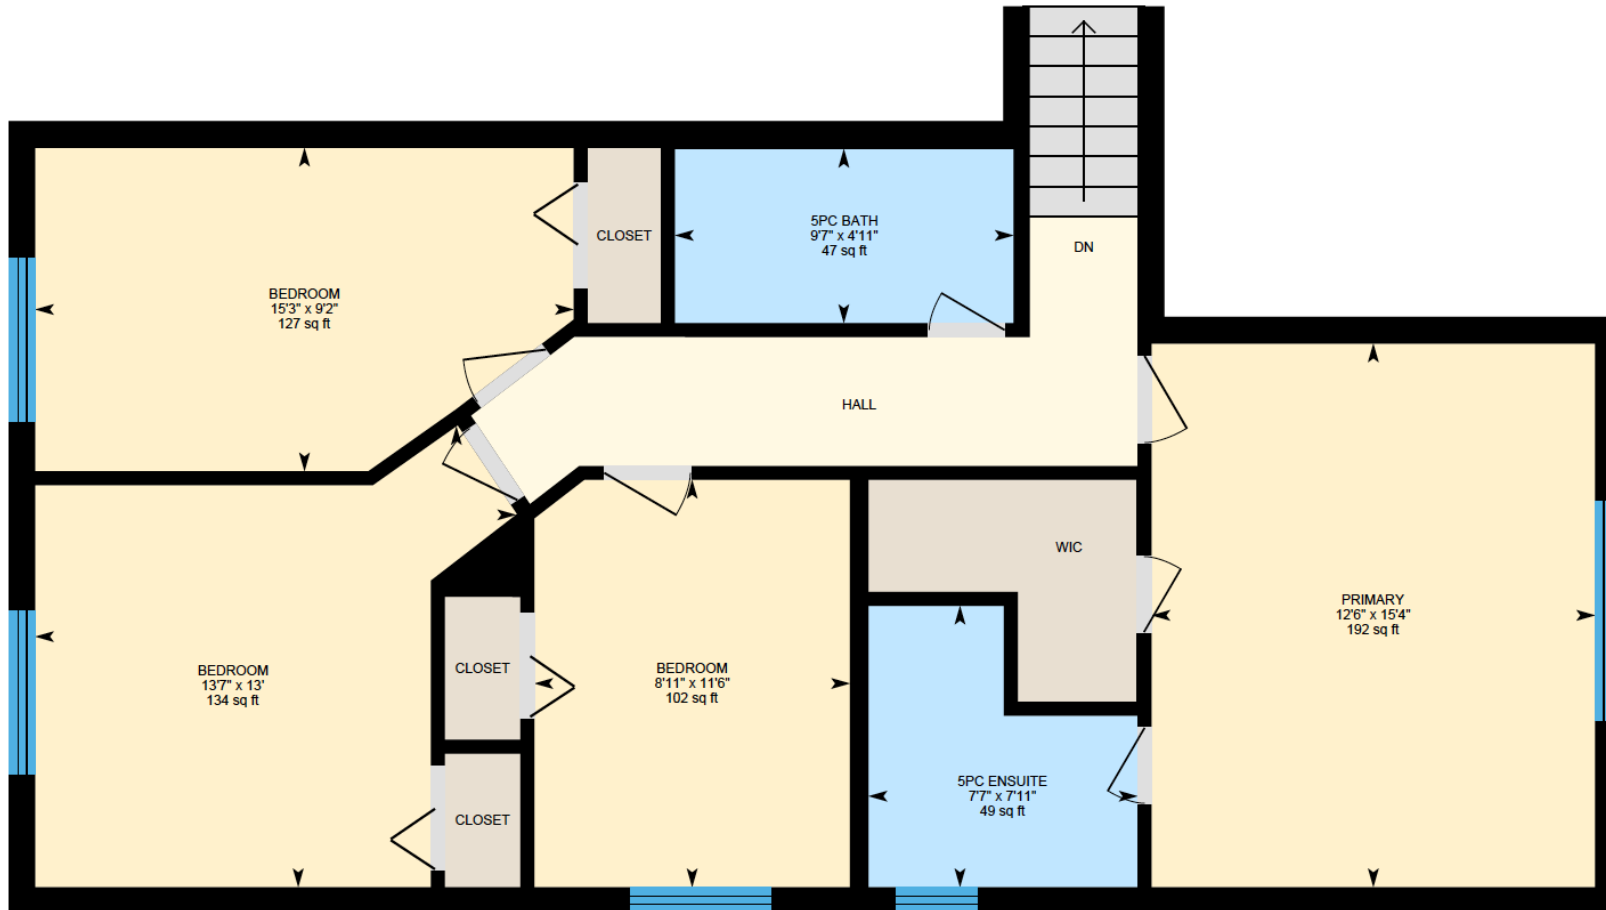

Ground Floor: Total Interior Area: 474 sq. ft.  
1<sup>st</sup> Floor: Total Interior Area: 577 sq. ft.  
2<sup>nd</sup> Floor: Total Interior Area: 861 sq. ft.  
Basement: Total Interior Area: 580 sq. ft.