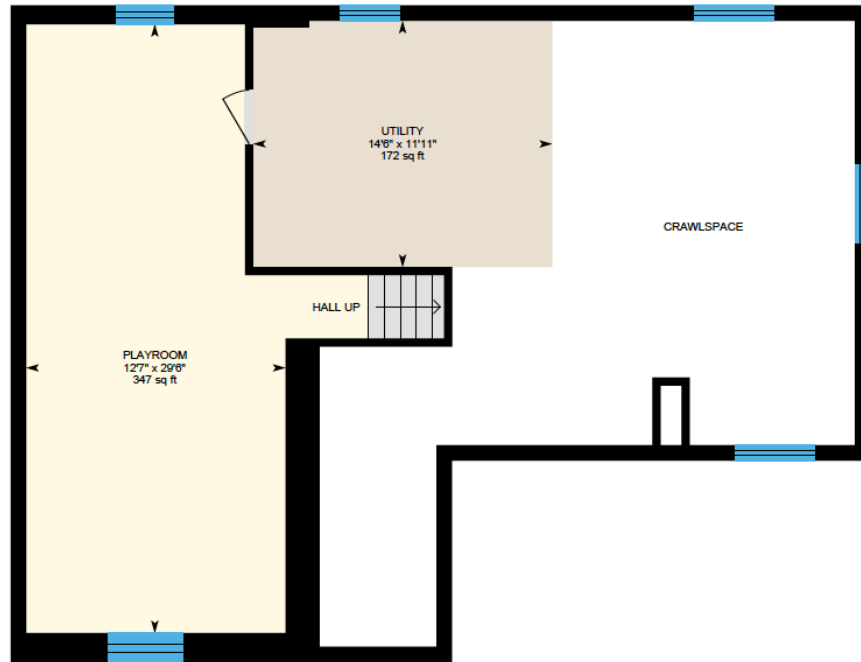

Ali & Chris Homes  
3535 boul. St-Charles #304, Kirkland  
514-880-4689  
aliandchrishomes.com

White regions are excluded from total floor area. All room dimensions and floor areas must be considered approximate and are subject to independent verification. For method of measurement please contact Ali & Chris Homes.

Ground Floor: Total Interior Area: 474 sq. ft.  
1<sup>st</sup> Floor: Total Interior Area: 577 sq. ft.  
2<sup>nd</sup> Floor: Total Interior Area: 861 sq. ft.  
Basement: Total Interior Area: 580 sq. ft.