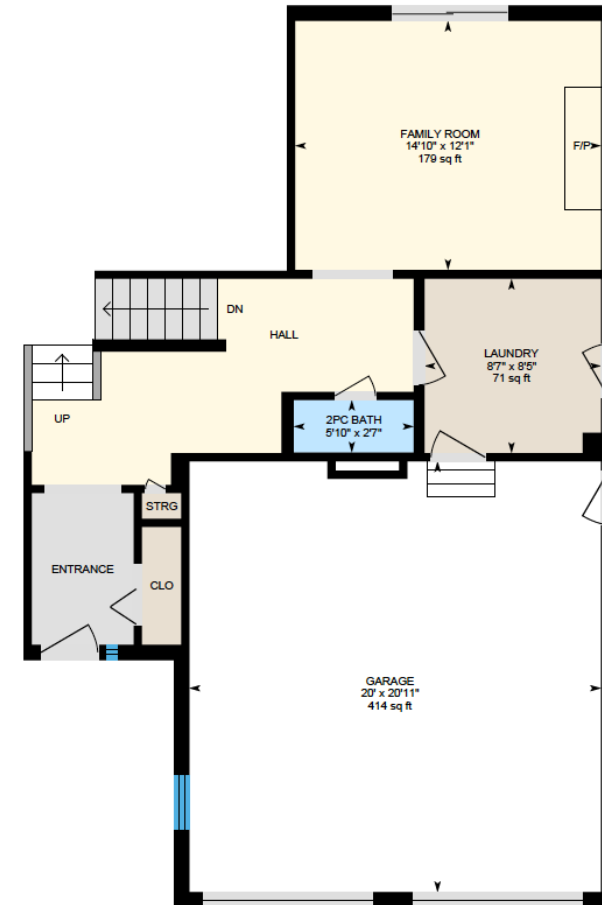

Ali & Chris Homes  
3535 boul. St-Charles #304, Kirkland  
514-880-4689  
aliandchrishomes.com

White regions are excluded from total floor area. All room dimensions and floor areas must be considered approximate and are subject to independent verification. For method of measurement please contact Ali & Chris Homes.

Ground Floor: Total Interior Area: 474 sq. ft.  
1<sup>st</sup> Floor: Total Interior Area: 577 sq. ft.  
2<sup>nd</sup> Floor: Total Interior Area: 861 sq. ft.  
Basement: Total Interior Area: 580 sq. ft.