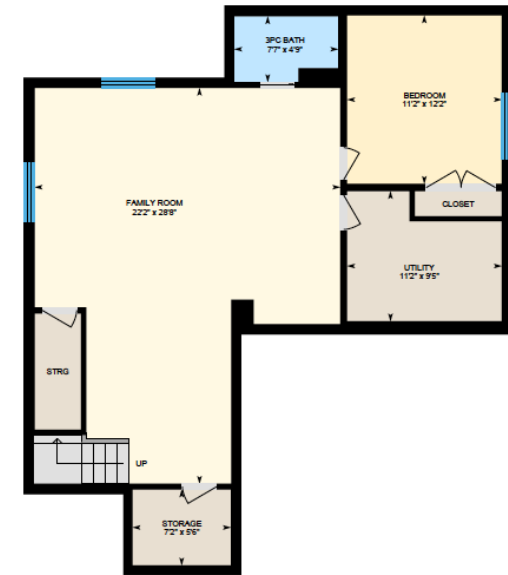

ALI & CHRIS

HOMES | MAISONS

11 Av. Tunstall, Senneville

Ali & Chris Homes
147 Cartier, Suite 400, Pointe Claire
514-880-4689
aliandchrishomes.com

White regions are excluded from total floor area. All room dimensions and floor areas must be considered approximate and are subject to independent verification. For method of measurement please contact Ali & Chris Homes.