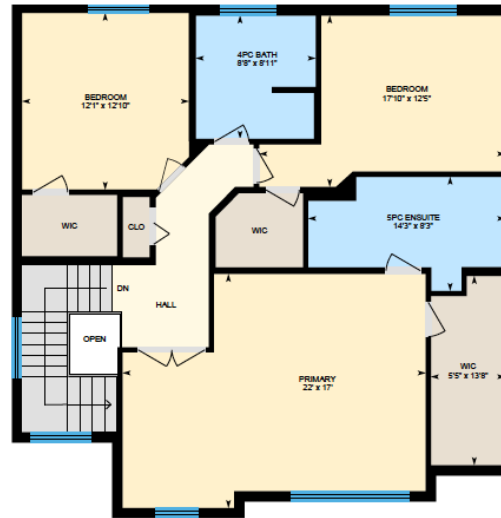

ALI & CHRIS

HOMES | MAISONS

11 Av. Tunstall, Senneville

Ali & Chris Homes
147 Cartier, Suite 400, Pointe Claire
514-880-4689
aliandchrishomes.com

White regions are excluded from total floor area. All room dimensions and floor areas must be considered approximate and are subject to independent verification. For method of measurement please contact Ali & Chris Homes.