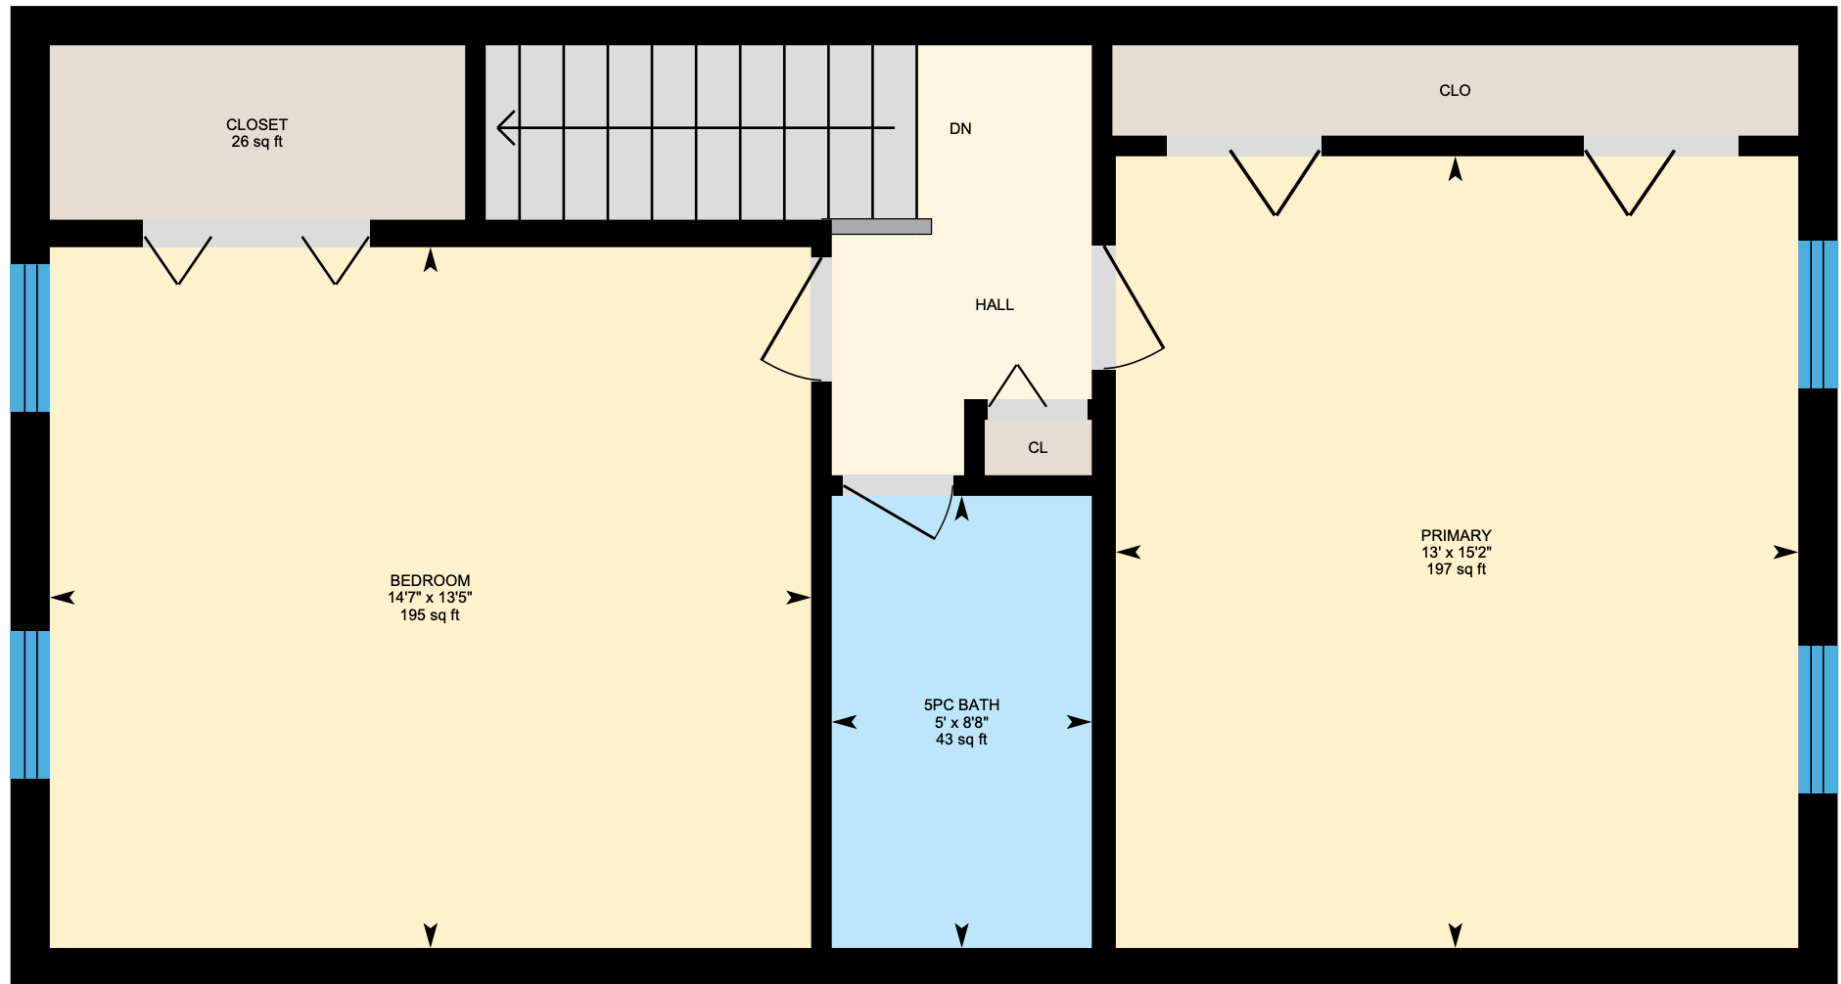

Ali & Chris Homes
3535 boul. St-Charles #304, Kirkland
514-880-4689
aliandchrishomes.com

Main Floor: Total Interior Area: 520 sq. ft.
1st Floor: Total Interior Area: 576 sq. ft.
Basement: Total Interior Area: 485 sq. ft.

White regions are excluded from total floor area. All room dimensions and floor areas must be considered approximate and are subject to independent verification. For method of measurement please contact Ali & Chris Homes.