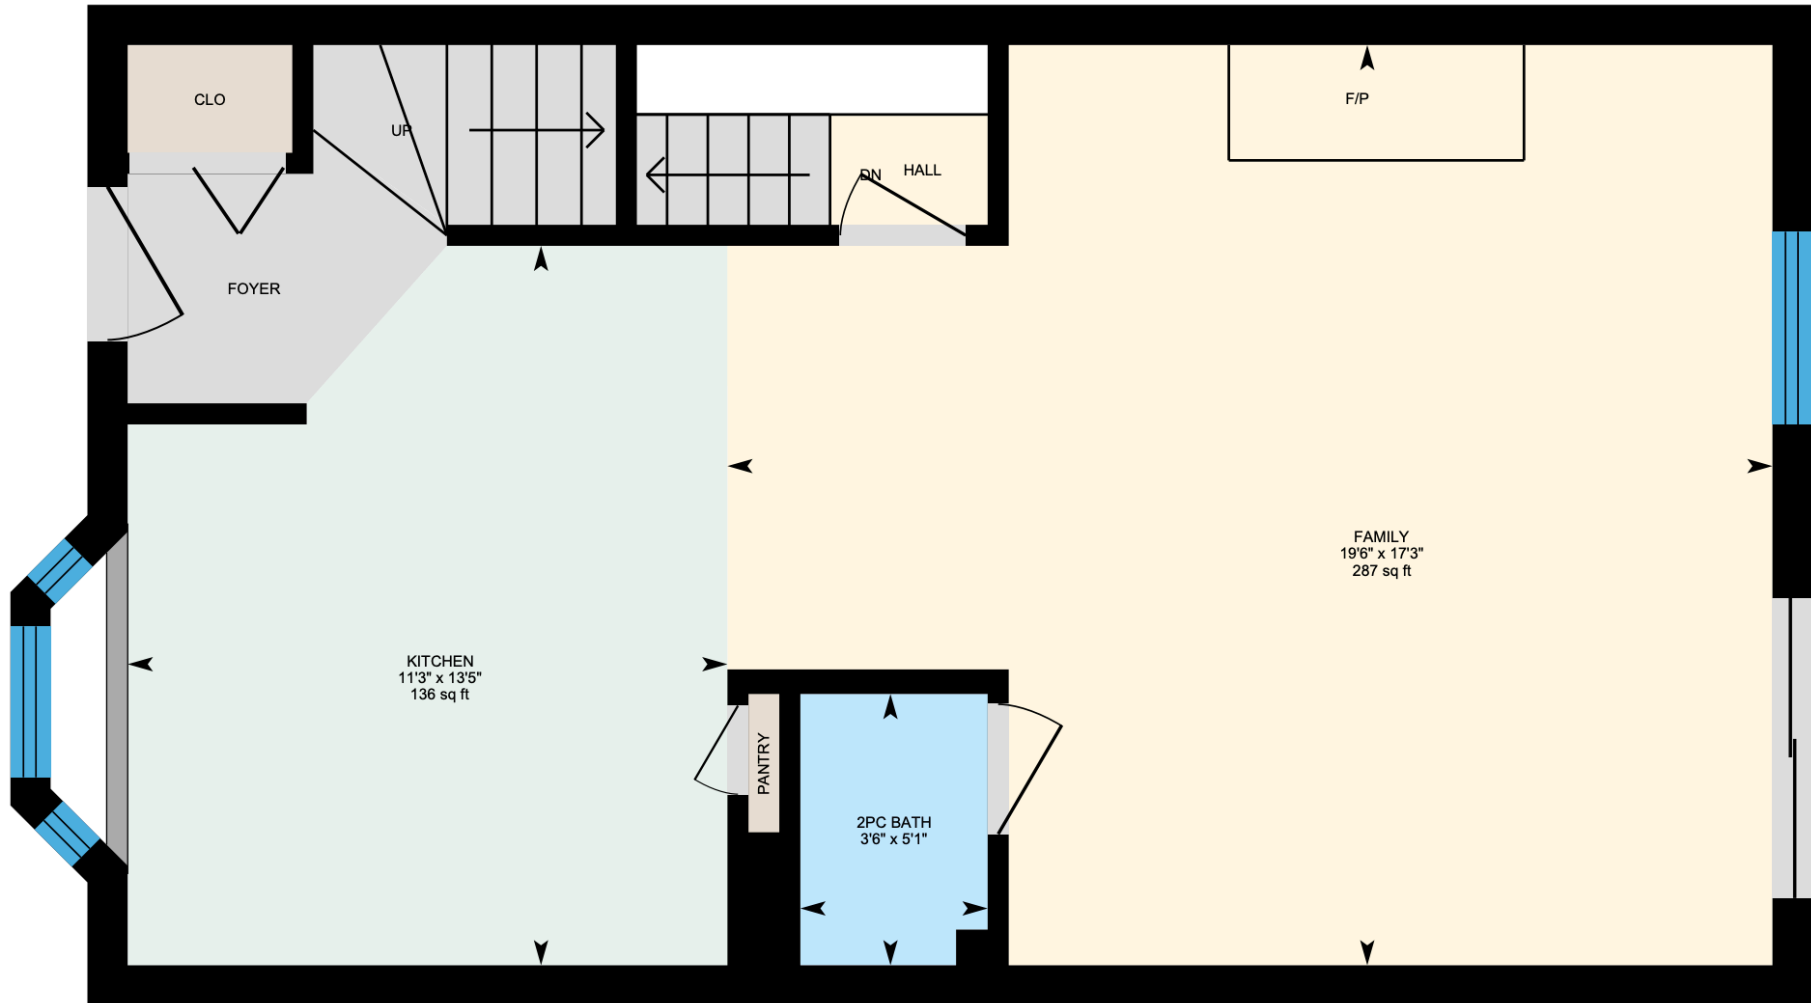

Ali & Chris Homes
3535 boul. St-Charles #304, Kirkland
514-880-4689
aliandchrishomes.com

Main Floor: Total Interior Area: 520 sq. ft.
1st Floor: Total Interior Area: 576 sq. ft.
Basement: Total Interior Area: 485 sq. ft.

White regions are excluded from total floor area. All room dimensions and floor areas must be considered approximate and are subject to independent verification. For method of measurement please contact Ali & Chris Homes.