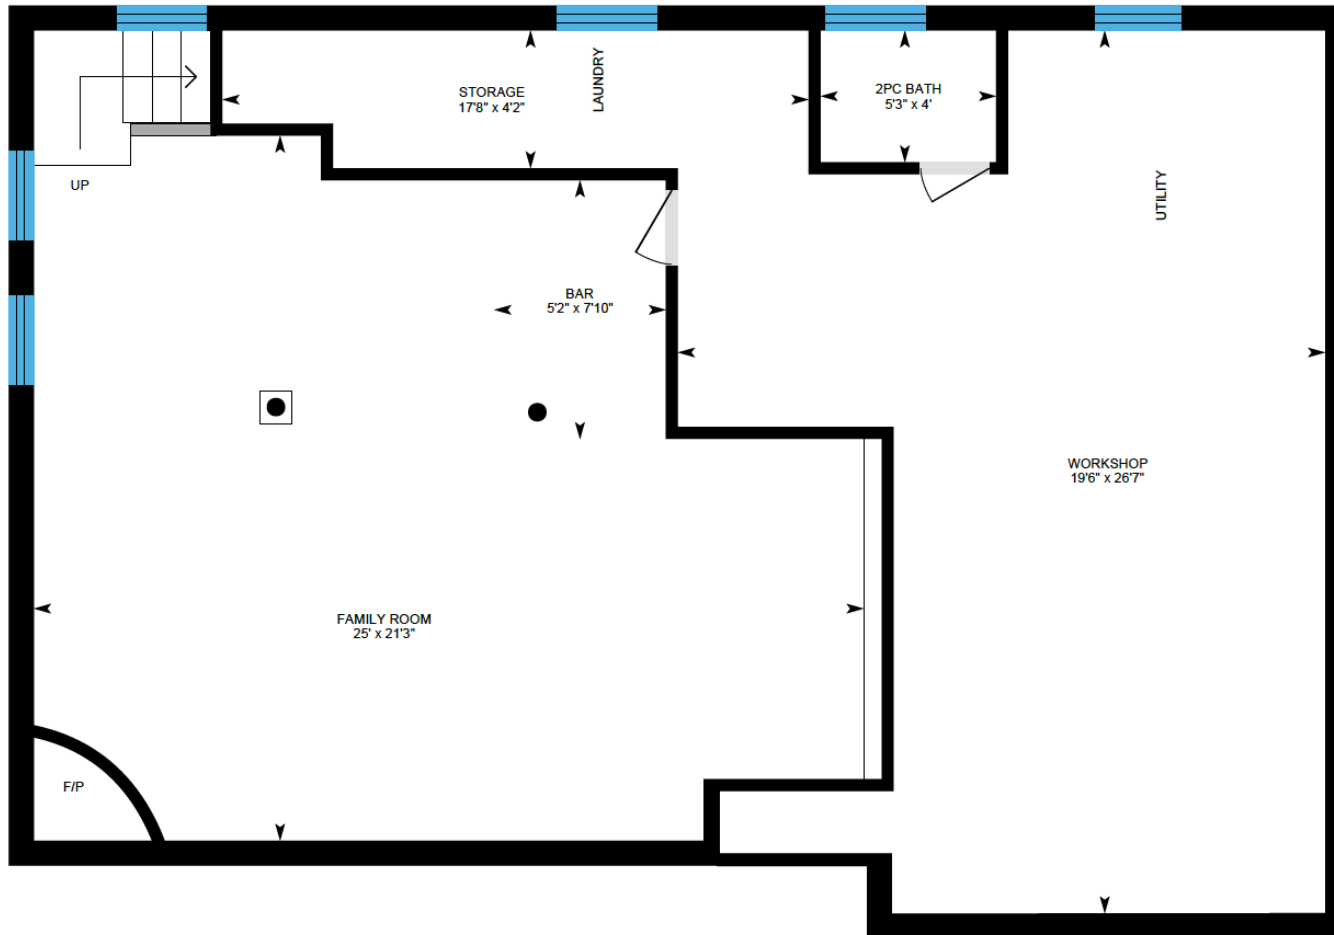

ALI & CHRIS

HOMES | MAISONS

109 Av. Sundale, Pointe-Claire

Ali & Chris Homes
147 Cartier, Suite 400, Pointe Claire
514-880-4689
aliandchrishomes.com

White regions are excluded from total floor area. All room dimensions and floor areas must be considered approximate and are subject to independent verification. For method of measurement please contact Ali & Chris Homes.