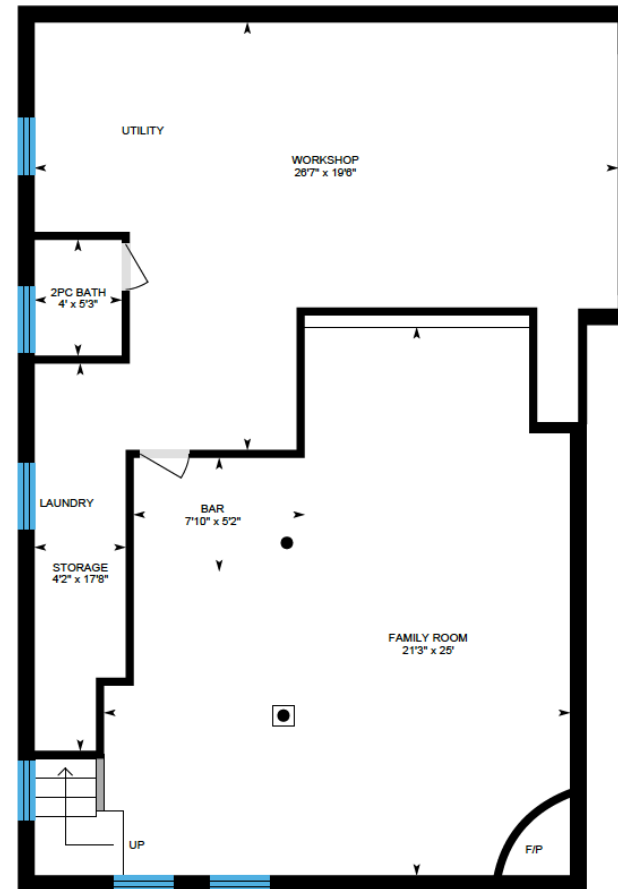

ALI & CHRIS

HOMES | MAISONS

109 Av. Sundale, Pointe-Claire

Ali & Chris Homes
147 Cartier, Suite 400, Pointe Claire
514-880-4689
aliandchrishomes.com

White regions are excluded from total floor area. All room dimensions and floor areas must be considered approximate and are subject to independent verification. For method of measurement please contact Ali & Chris Homes.