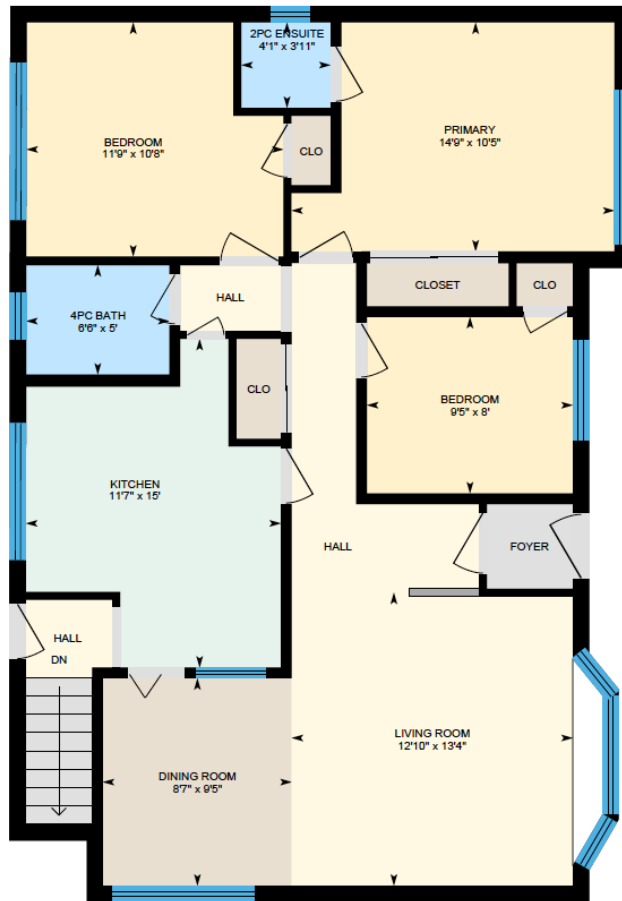

ALI & CHRIS

HOMES | MAISONS

109 Av. Sundale, Pointe-Claire

Ali & Chris Homes
147 Cartier, Suite 400, Pointe Claire
514-880-4689
aliandchrishomes.com

White regions are excluded from total floor area. All room dimensions and floor areas must be considered approximate and are subject to independent verification. For method of measurement please contact Ali & Chris Homes.