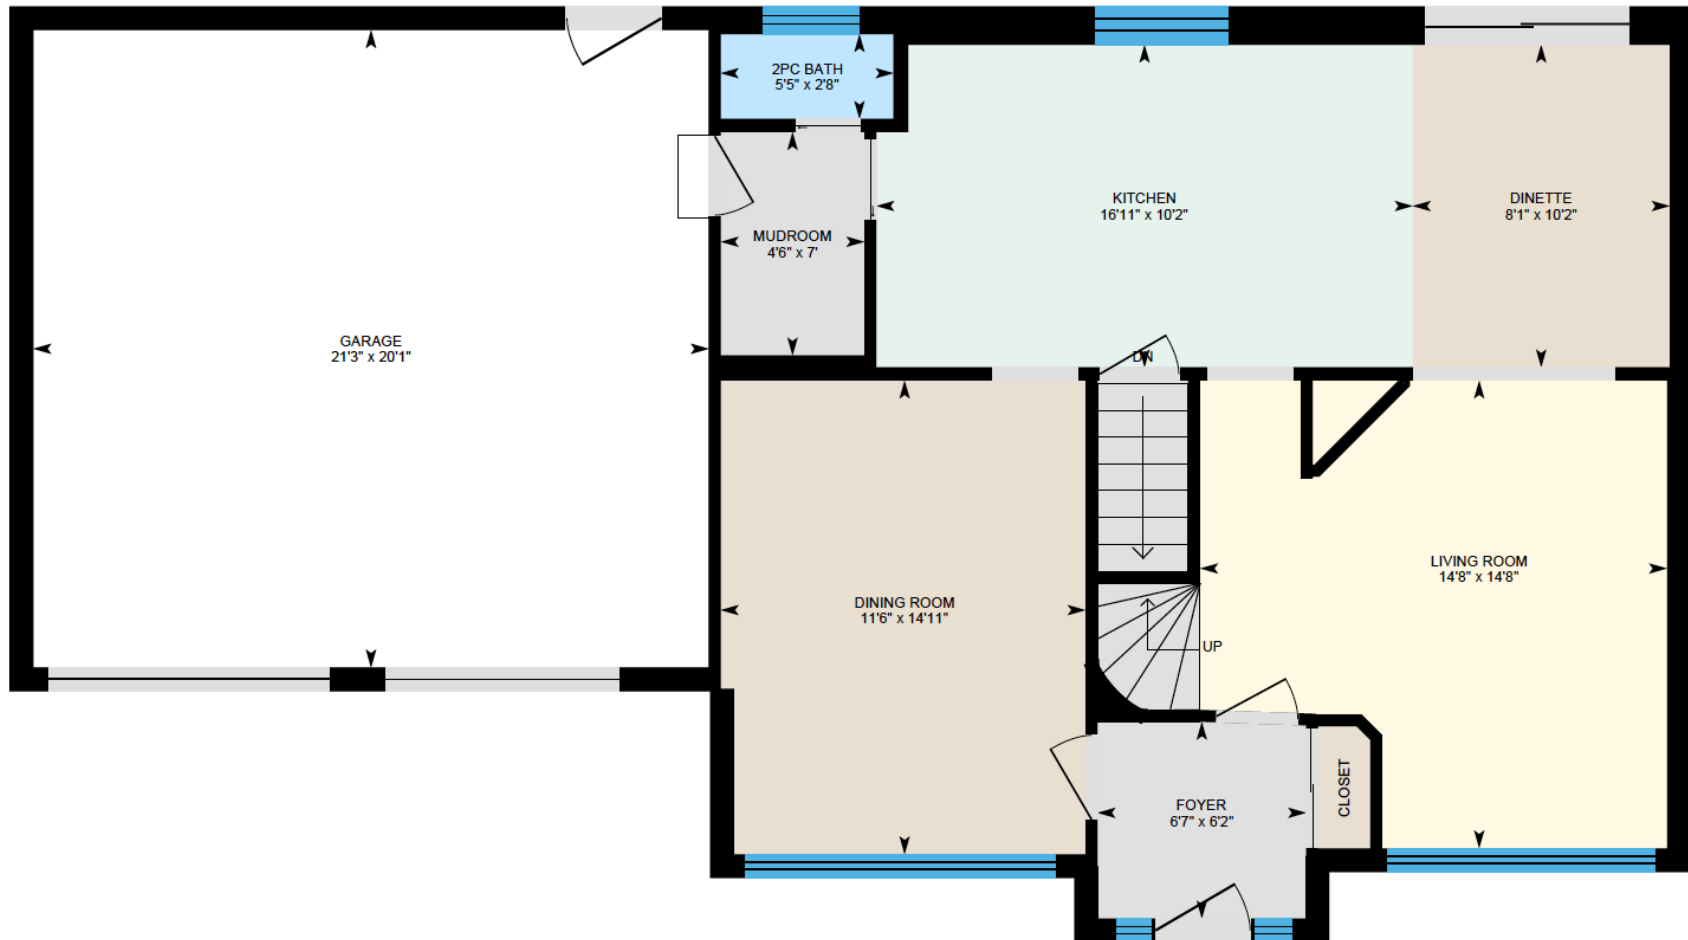

ALI & CHRIS

HOMES | MAISONS

103 Morley Hill, Kirkland

Ali & Chris Homes
147 Cartier, Suite 400, Pointe Claire
514-880-4689
aliandchrishomes.com

White regions are excluded from total floor area. All room dimensions and floor areas must be considered approximate and are subject to independent verification. For method of measurement please contact Ali & Chris Homes.