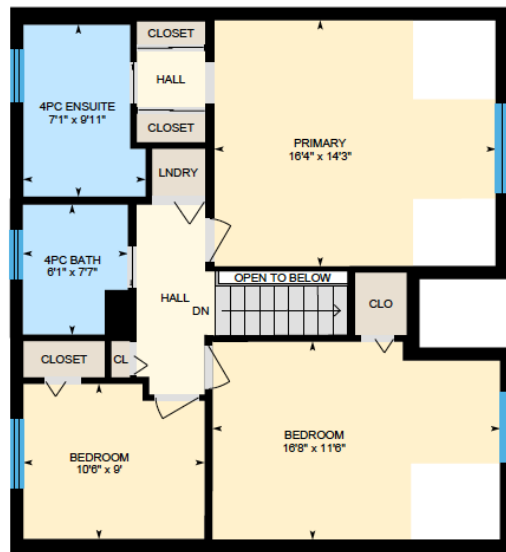

ALI & CHRIS

HOMES | MAISONS

103 Morley Hill, Kirkland

Ali & Chris Homes
147 Cartier, Suite 400, Pointe Claire
514-880-4689
aliandchrishomes.com

White regions are excluded from total floor area. All room dimensions and floor areas must be considered approximate and are subject to independent verification. For method of measurement please contact Ali & Chris Homes.