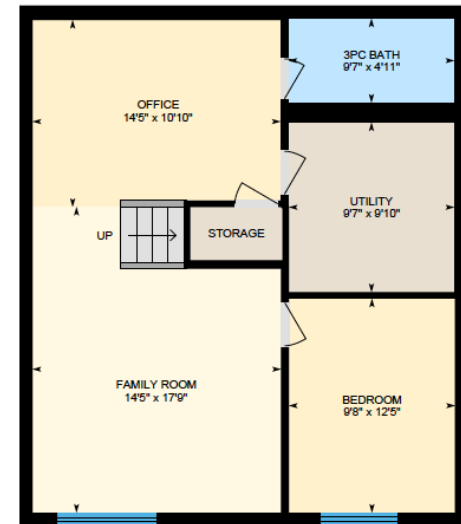

ALI & CHRIS

HOMES | MAISONS

103 Morley Hill, Kirkland

Ali & Chris Homes
147 Cartier, Suite 400, Pointe Claire
514-880-4689
aliandchrishomes.com

White regions are excluded from total floor area. All room dimensions and floor areas must be considered approximate and are subject to independent verification. For method of measurement please contact Ali & Chris Homes.