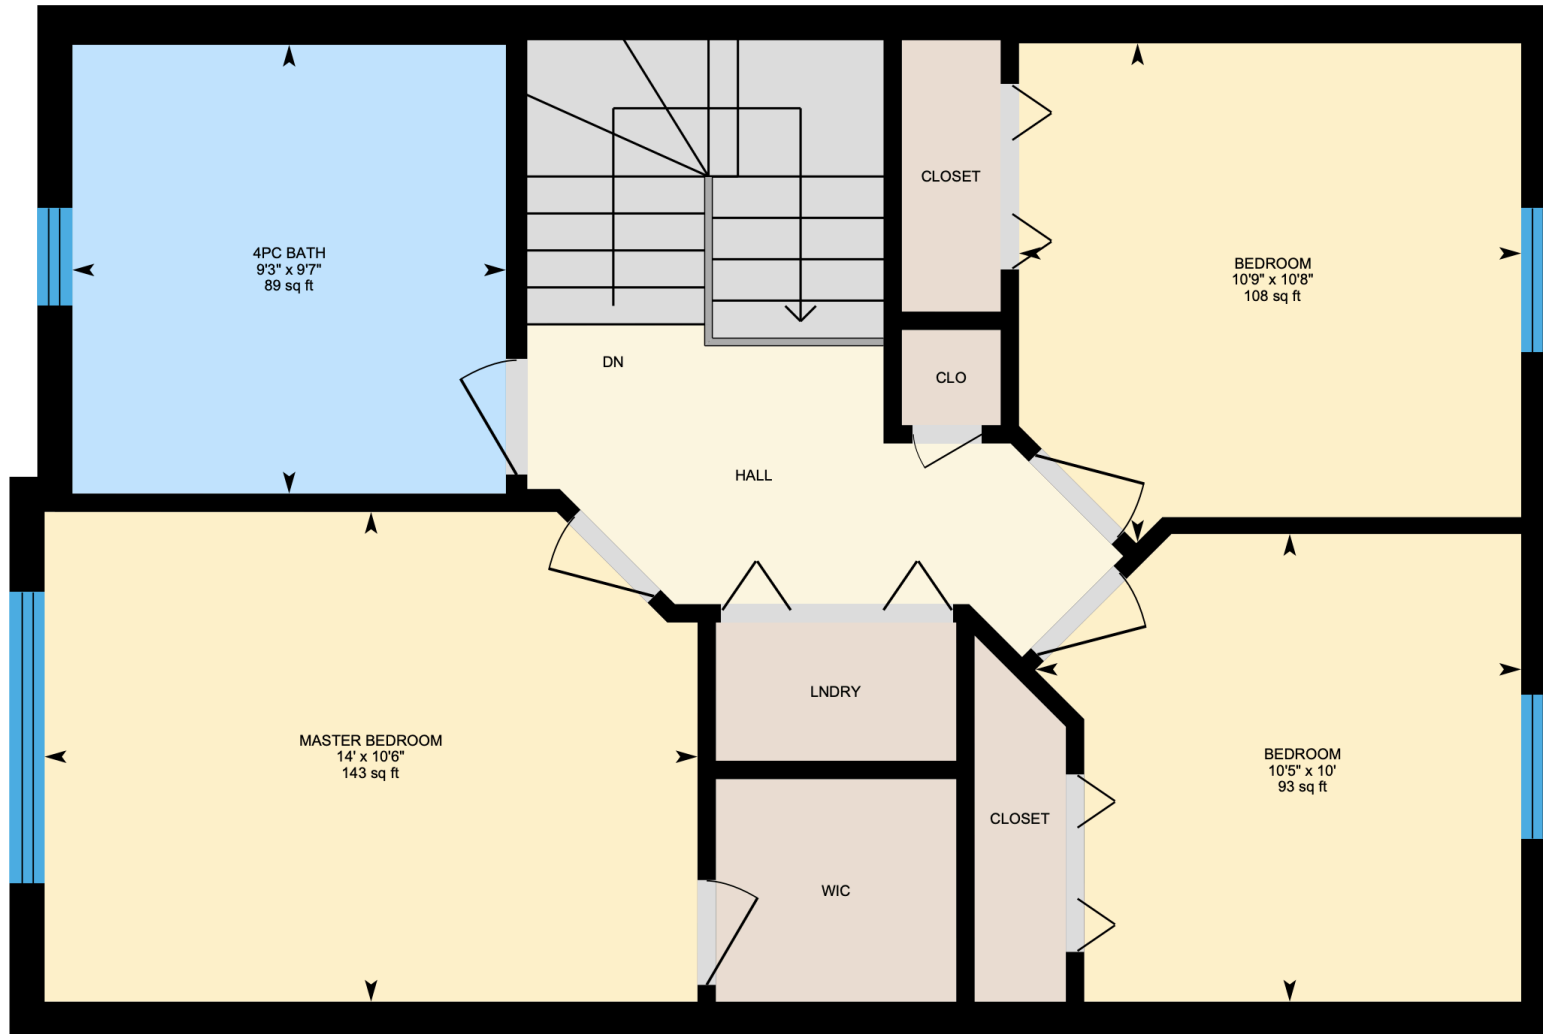

Ali & Chris Homes  
 3535 boul. St-Charles #304, Kirkland  
 514-880-4689  
[aliandchrishomes.com](http://aliandchrishomes.com)

Main Floor: Total Interior Area: 475 sq. ft.  
 1<sup>st</sup> Floor: Total Interior Area: 645 sq. ft.  
 Basement: Total Interior Area: 446 sq. ft.

White regions are excluded from total floor area. All room dimensions and floor areas must be considered approximate and are subject to independent verification. For method of measurement please contact Ali & Chris Homes.

Ali & Chris Homes  
3535 boul. St-Charles #304, Kirkland  
514-880-4689  
aliandchrishomes.com

Main Floor: Total Interior Area: 475 sq. ft.  
1<sup>st</sup> Floor: Total Interior Area: 645 sq. ft.  
Basement: Total Interior Area: 446 sq. ft.