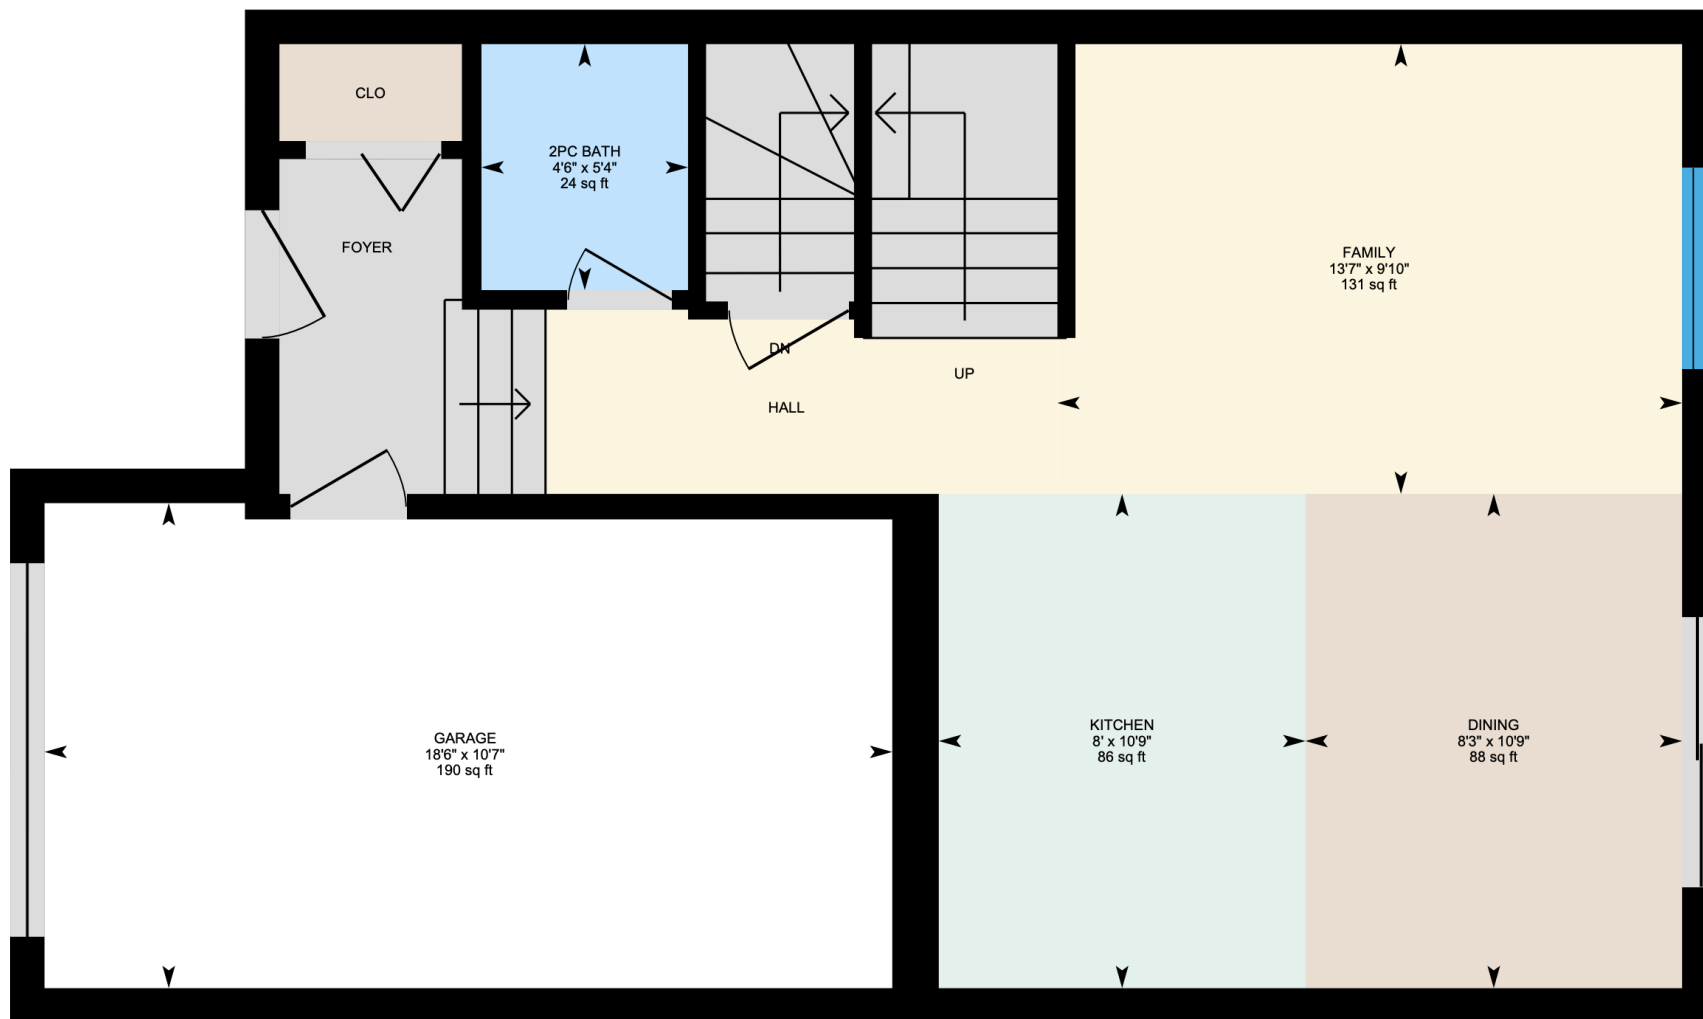

Ali & Chris Homes  
 3535 boul. St-Charles #304, Kirkland  
 514-880-4689  
[aliandchrishomes.com](http://aliandchrishomes.com)

Main Floor: Total Interior Area: 475 sq. ft.  
 1<sup>st</sup> Floor: Total Interior Area: 645 sq. ft.  
 Basement: Total Interior Area: 446 sq. ft.

White regions are excluded from total floor area. All room dimensions and floor areas must be considered approximate and are subject to independent verification. For method of measurement please contact Ali & Chris Homes.

Ali & Chris Homes  
3535 boul. St-Charles #304, Kirkland  
514-880-4689  
aliandchrishomes.com

Main Floor: Total Interior Area: 475 sq. ft.  
1<sup>st</sup> Floor: Total Interior Area: 645 sq. ft.  
Basement: Total Interior Area: 446 sq. ft.