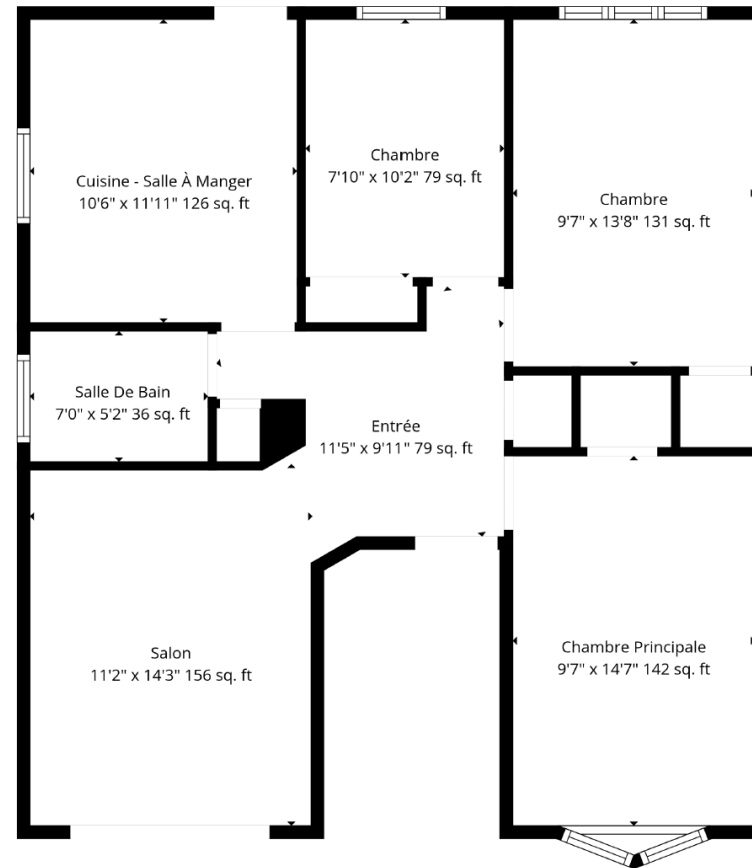

ALI & CHRIS

HOMES | MAISONS

10185-10187 Rue Verville, Ahuntsic

Second Floor

Ali & Chris Homes
147 Cartier, Suite 400, Pointe Claire
514-880-4689
aliandchrishomes.com

White regions are excluded from total floor area. All room dimensions and floor areas must be considered approximate and are subject to independent verification. For method of measurement please contact Ali & Chris Homes.