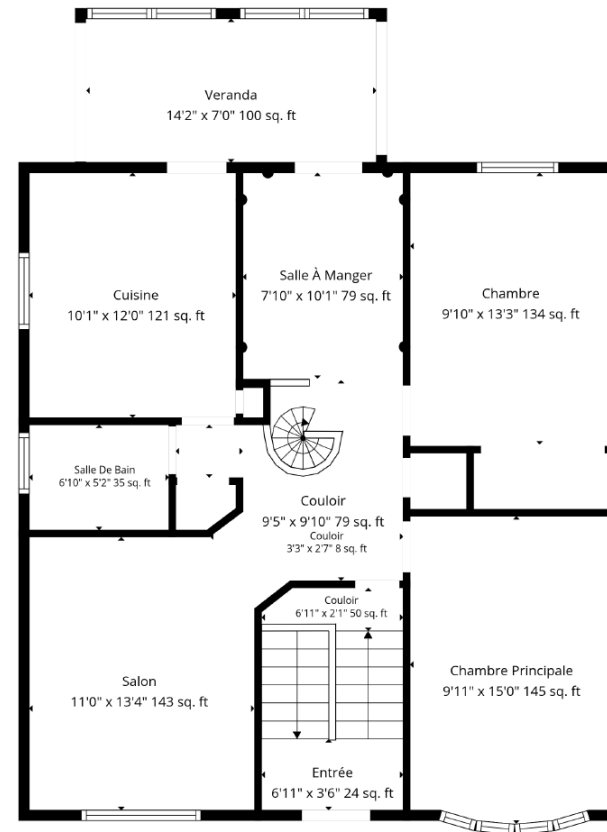

## Main Unit

Ali & Chris Homes  
147 Cartier, Suite 400, Pointe Claire  
514-880-4689  
aliandchrishomes.com

White regions are excluded from total floor area. All room dimensions and floor areas must be considered approximate and are subject to independent verification. For method of measurement please contact Ali & Chris Homes.