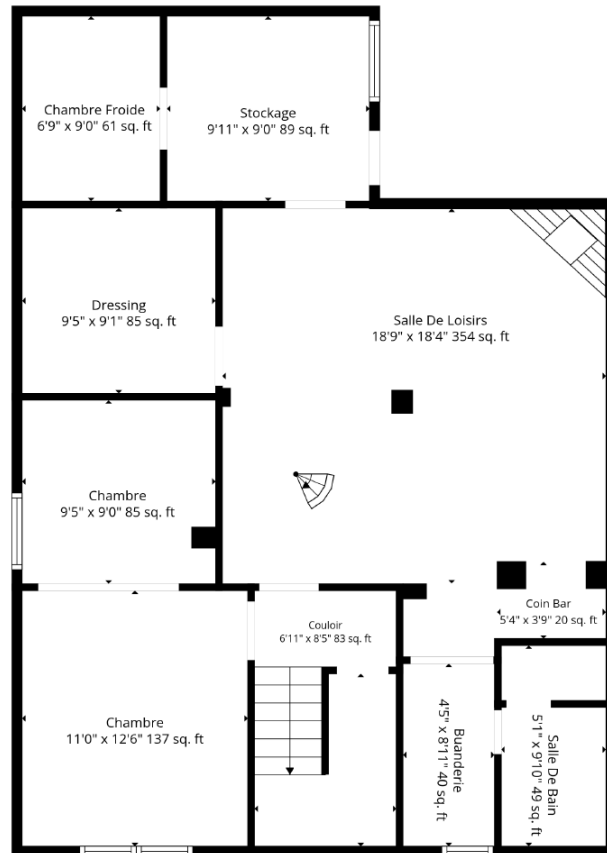

## Main Unit

Ali & Chris Homes  
147 Cartier, Suite 400, Pointe Claire  
514-880-4689  
aliandchrishomes.com

White regions are excluded from total floor area. All room dimensions and floor areas must be considered approximate and are subject to independent verification. For method of measurement please contact Ali & Chris Homes.