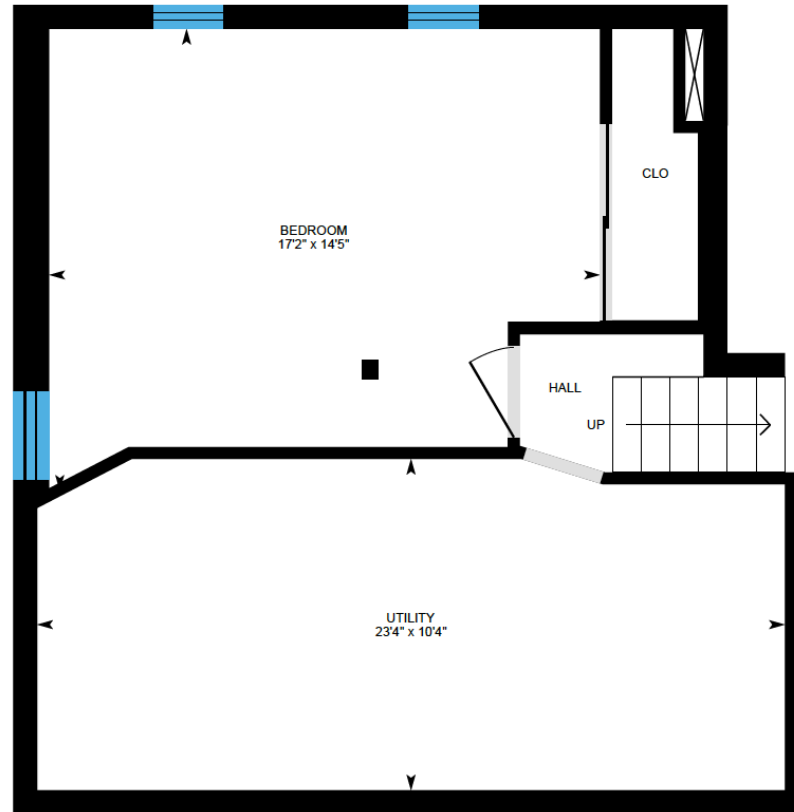

ALI & CHRIS

HOMES | MAISONS

10 Prairie Lane, Beaconsfield

Ground Floor

Ali & Chris Homes
147 Cartier, Suite 400, Pointe Claire
514-880-4689
aliandchrishomes.com

White regions are excluded from total floor area. All room dimensions and floor areas must be considered approximate and are subject to independent verification. For method of measurement please contact Ali & Chris Homes.

ALI & CHRIS

HOMES | MAISONS

10 Prairie Lane, Beaconsfield

Basement

Ali & Chris Homes
147 Cartier, Suite 400, Pointe Claire
514-880-4689
aliandchrishomes.com

White regions are excluded from total floor area. All room dimensions and floor areas must be considered approximate and are subject to independent verification. For method of measurement please contact Ali & Chris Homes.