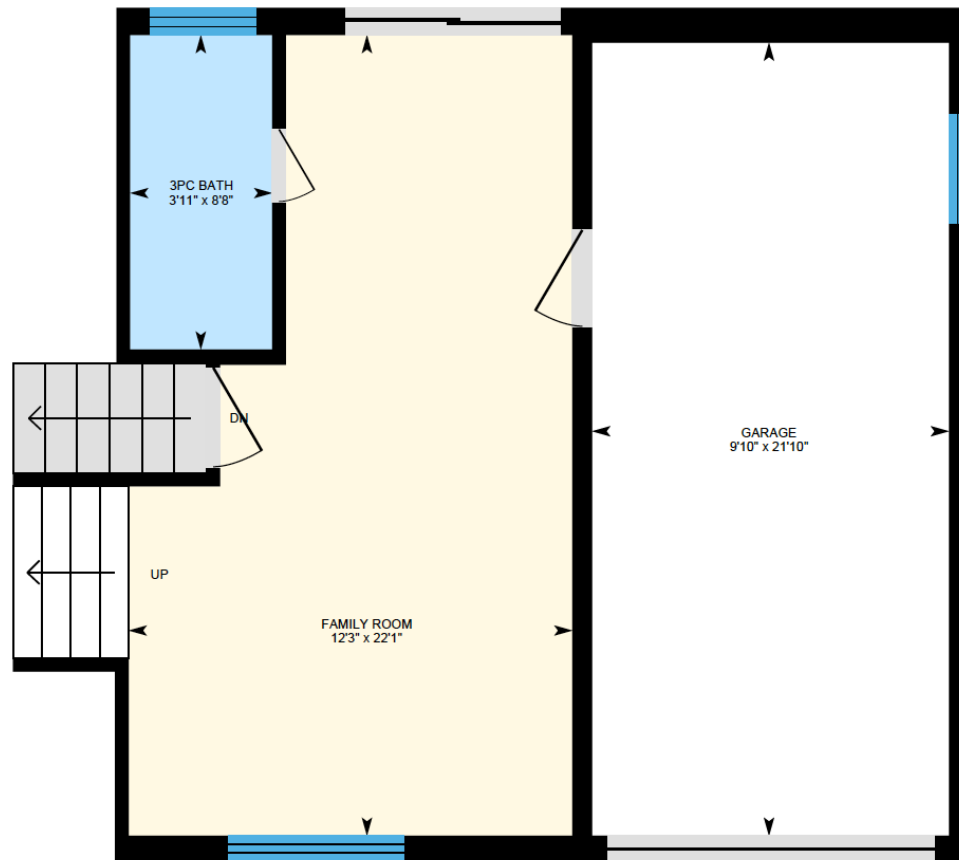

ALI & CHRIS

HOMES | MAISONS

10 Prairie Lane, Beaconsfield

2nd Floor

Ali & Chris Homes
147 Cartier, Suite 400, Pointe Claire
514-880-4689
aliandchrishomes.com

White regions are excluded from total floor area. All room dimensions and floor areas must be considered approximate and are subject to independent verification. For method of measurement please contact Ali & Chris Homes.

ALI & CHRIS

HOMES | MAISONS

10 Prairie Lane, Beaconsfield

Ground Floor

Ali & Chris Homes
147 Cartier, Suite 400, Pointe Claire
514-880-4689
aliandchrishomes.com

White regions are excluded from total floor area. All room dimensions and floor areas must be considered approximate and are subject to independent verification. For method of measurement please contact Ali & Chris Homes.